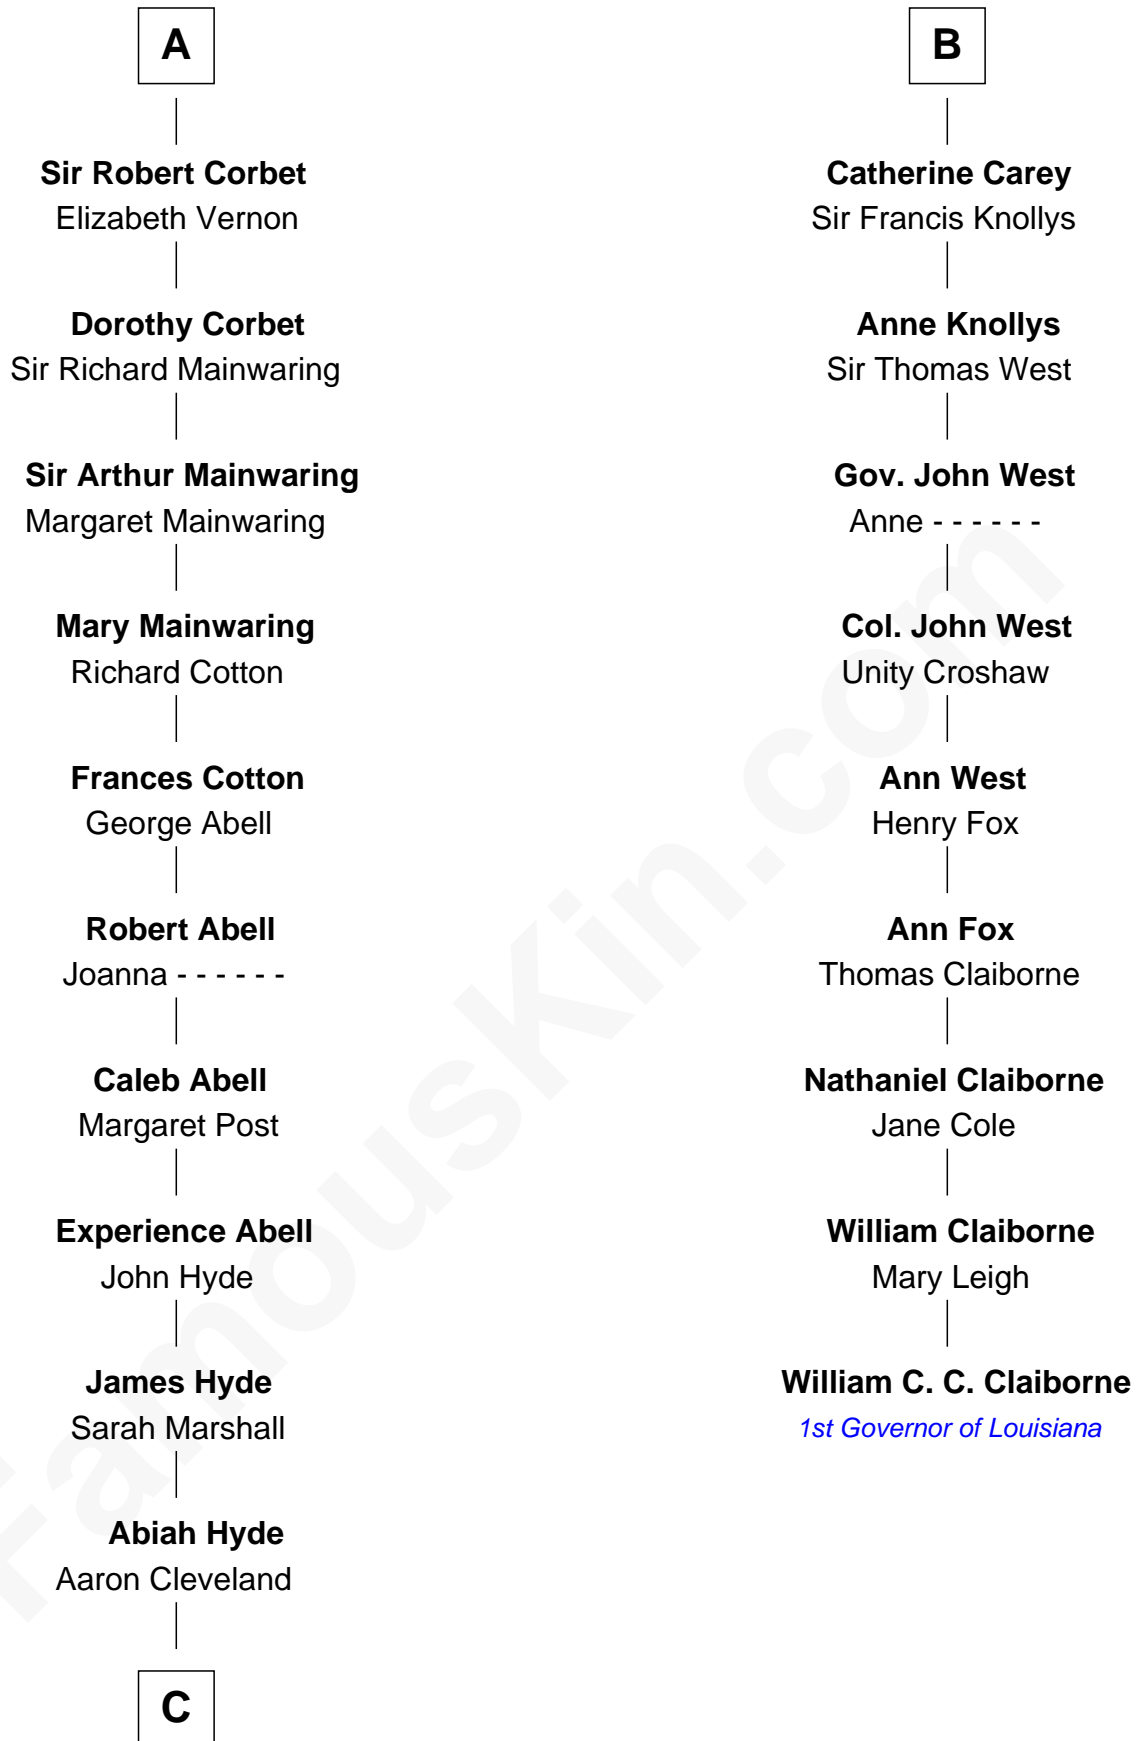

FamousKin.com

Relationship Chart of

Grover Cleveland

22nd and 24th U.S. President

15th cousin 4 times removed of

William C. C. Claiborne

1st Governor of Louisiana

FamousKin.com