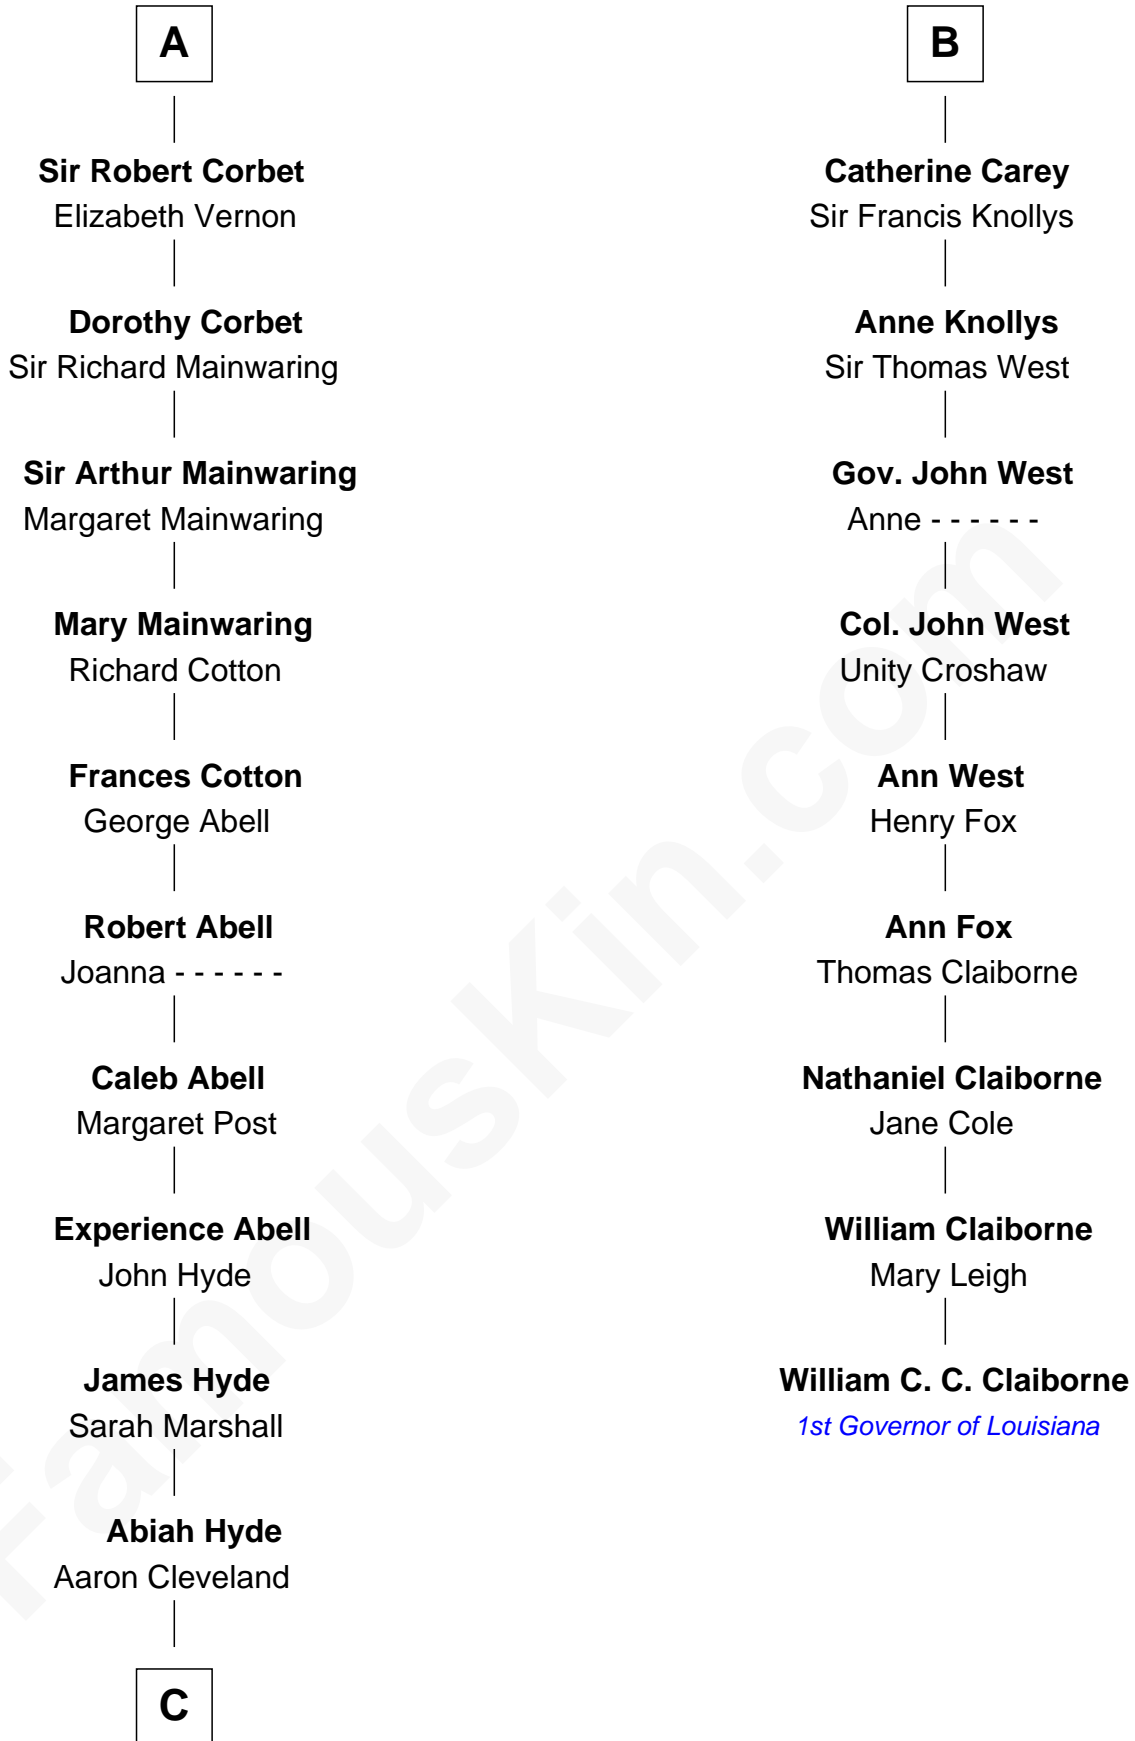

FamousKin.com

Relationship Chart of

Grover Cleveland

22nd and 24th U.S. President

15th cousin 4 times removed of

William C. C. Claiborne

1st Governor of Louisiana

C

William Cleveland

Margaret Falley

Rev. Richard Falley Cleveland

Ann Neal

Grover Cleveland

22nd and 24th U.S. President

FamousKin.com