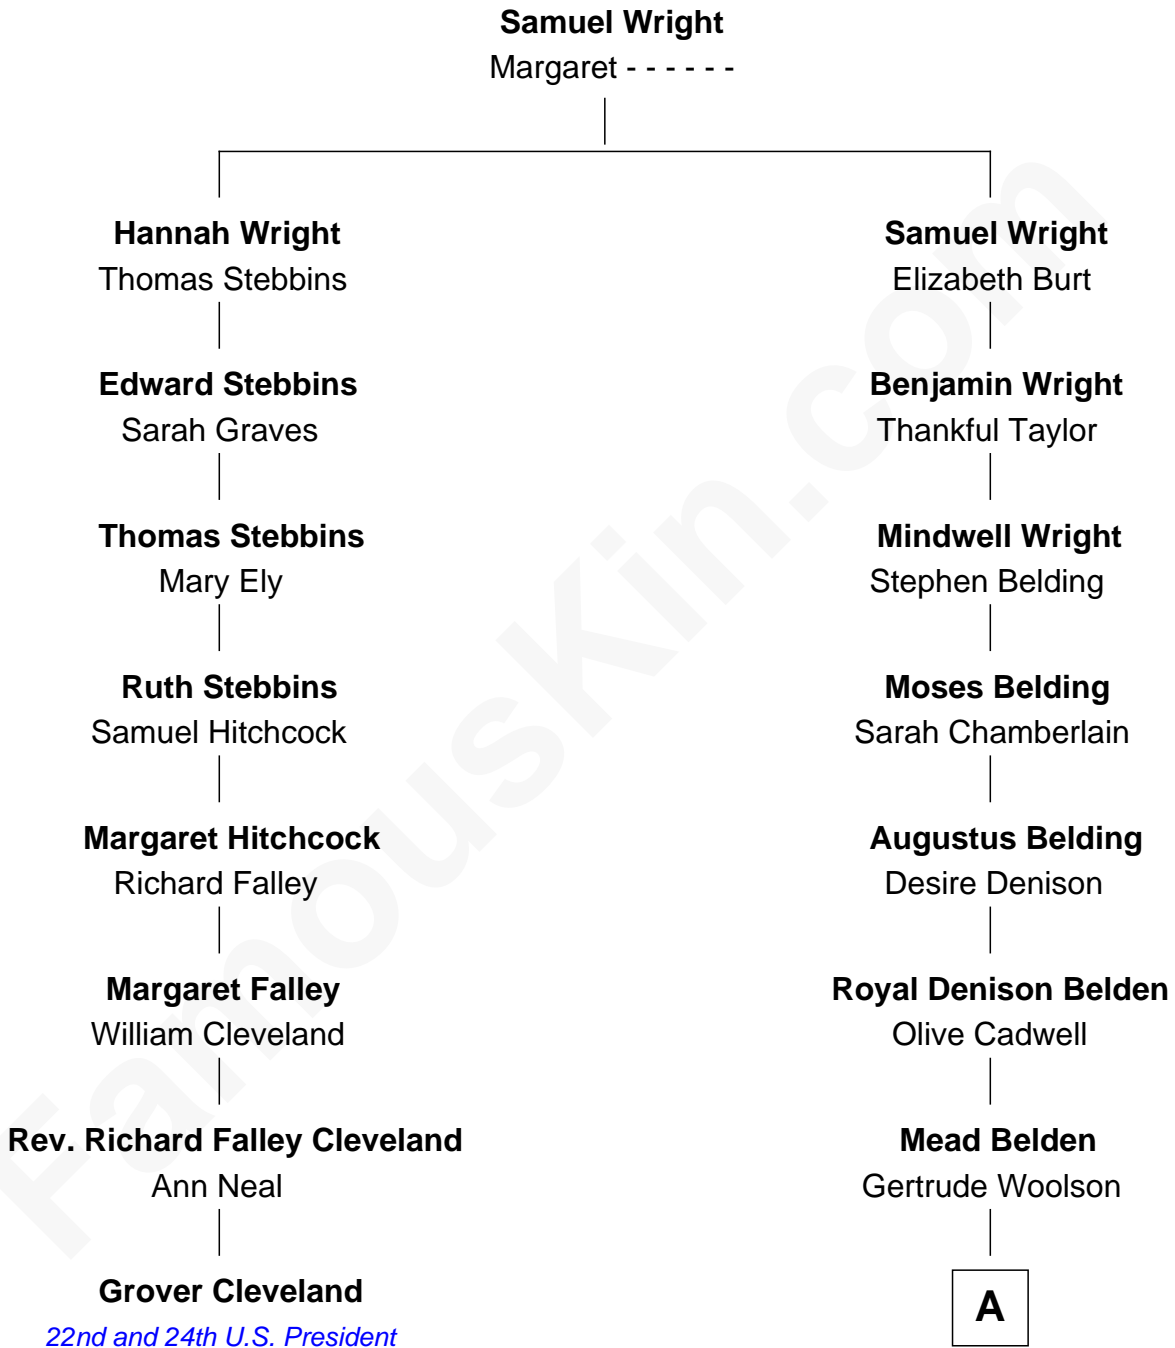

## Relationship Chart of

### Grover Cleveland

22nd and 24th U.S. President

7th cousin 3 times removed of

**Howard Dean**

79th Governor of Vermont

**A**

—  
**Olive Gertrude Belden**

Henry Wigglesworth