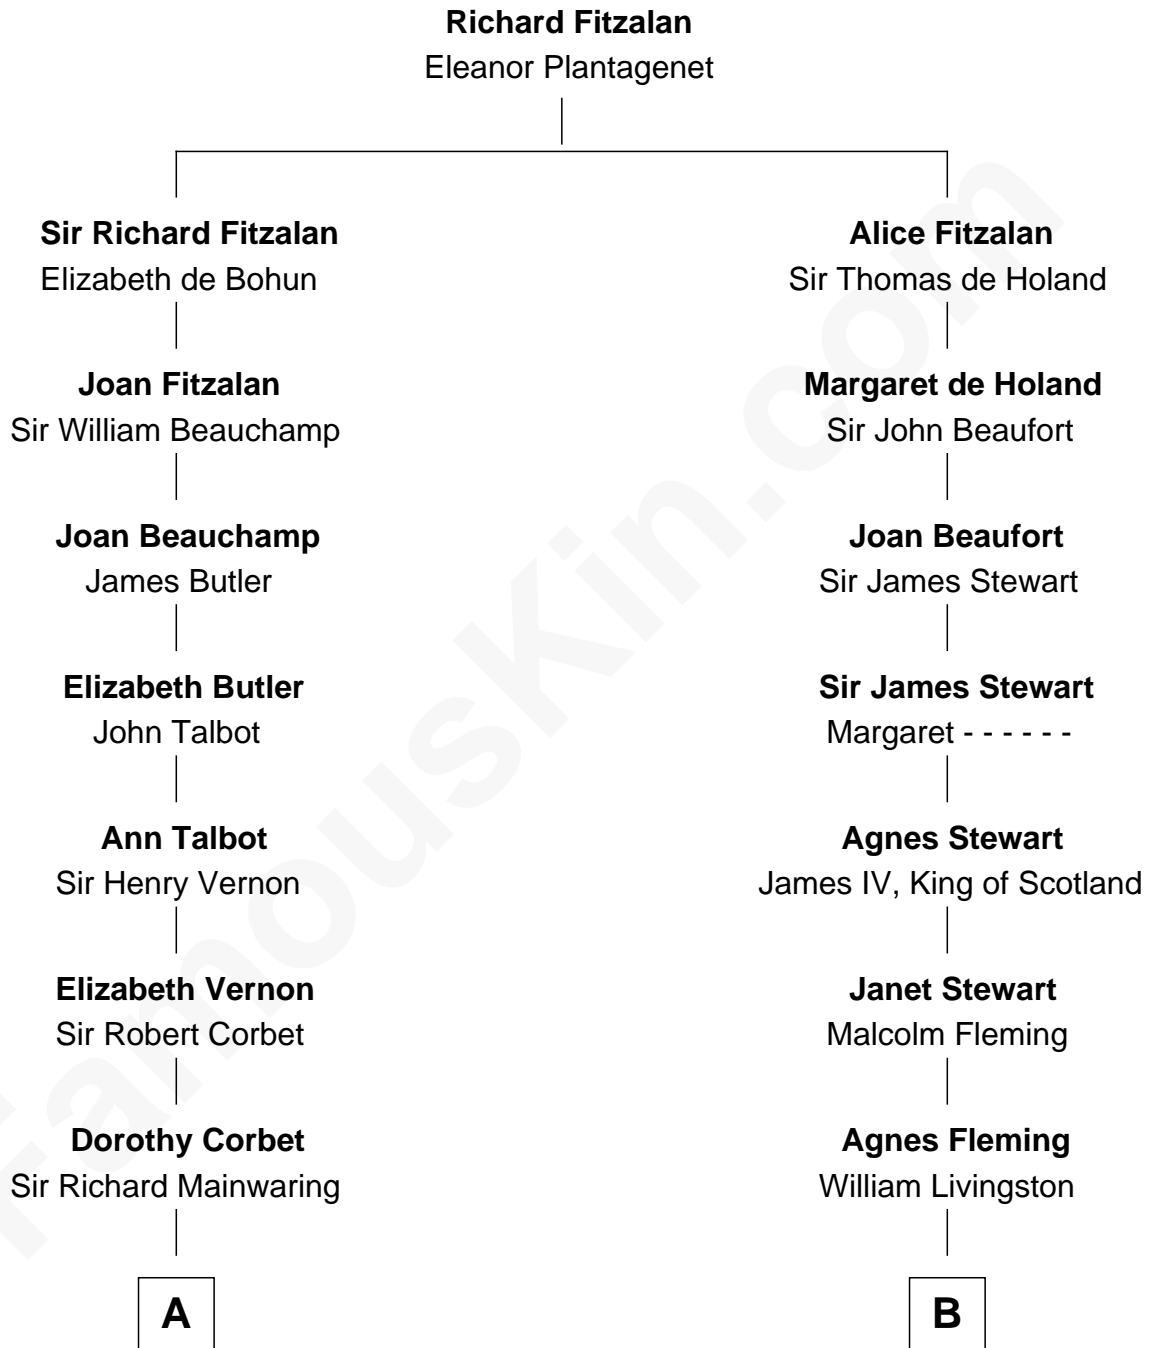

FamousKin.com

Relationship Chart of

Grover Cleveland

22nd and 24th U.S. President

17th cousin 2 times removed of

Howard Dean

79th Governor of Vermont

C

James William Maitland

Sylvia Wigglesworth

Andrea Belden Maitland

Howard Brush Dean

Howard Dean

79th Governor of Vermont