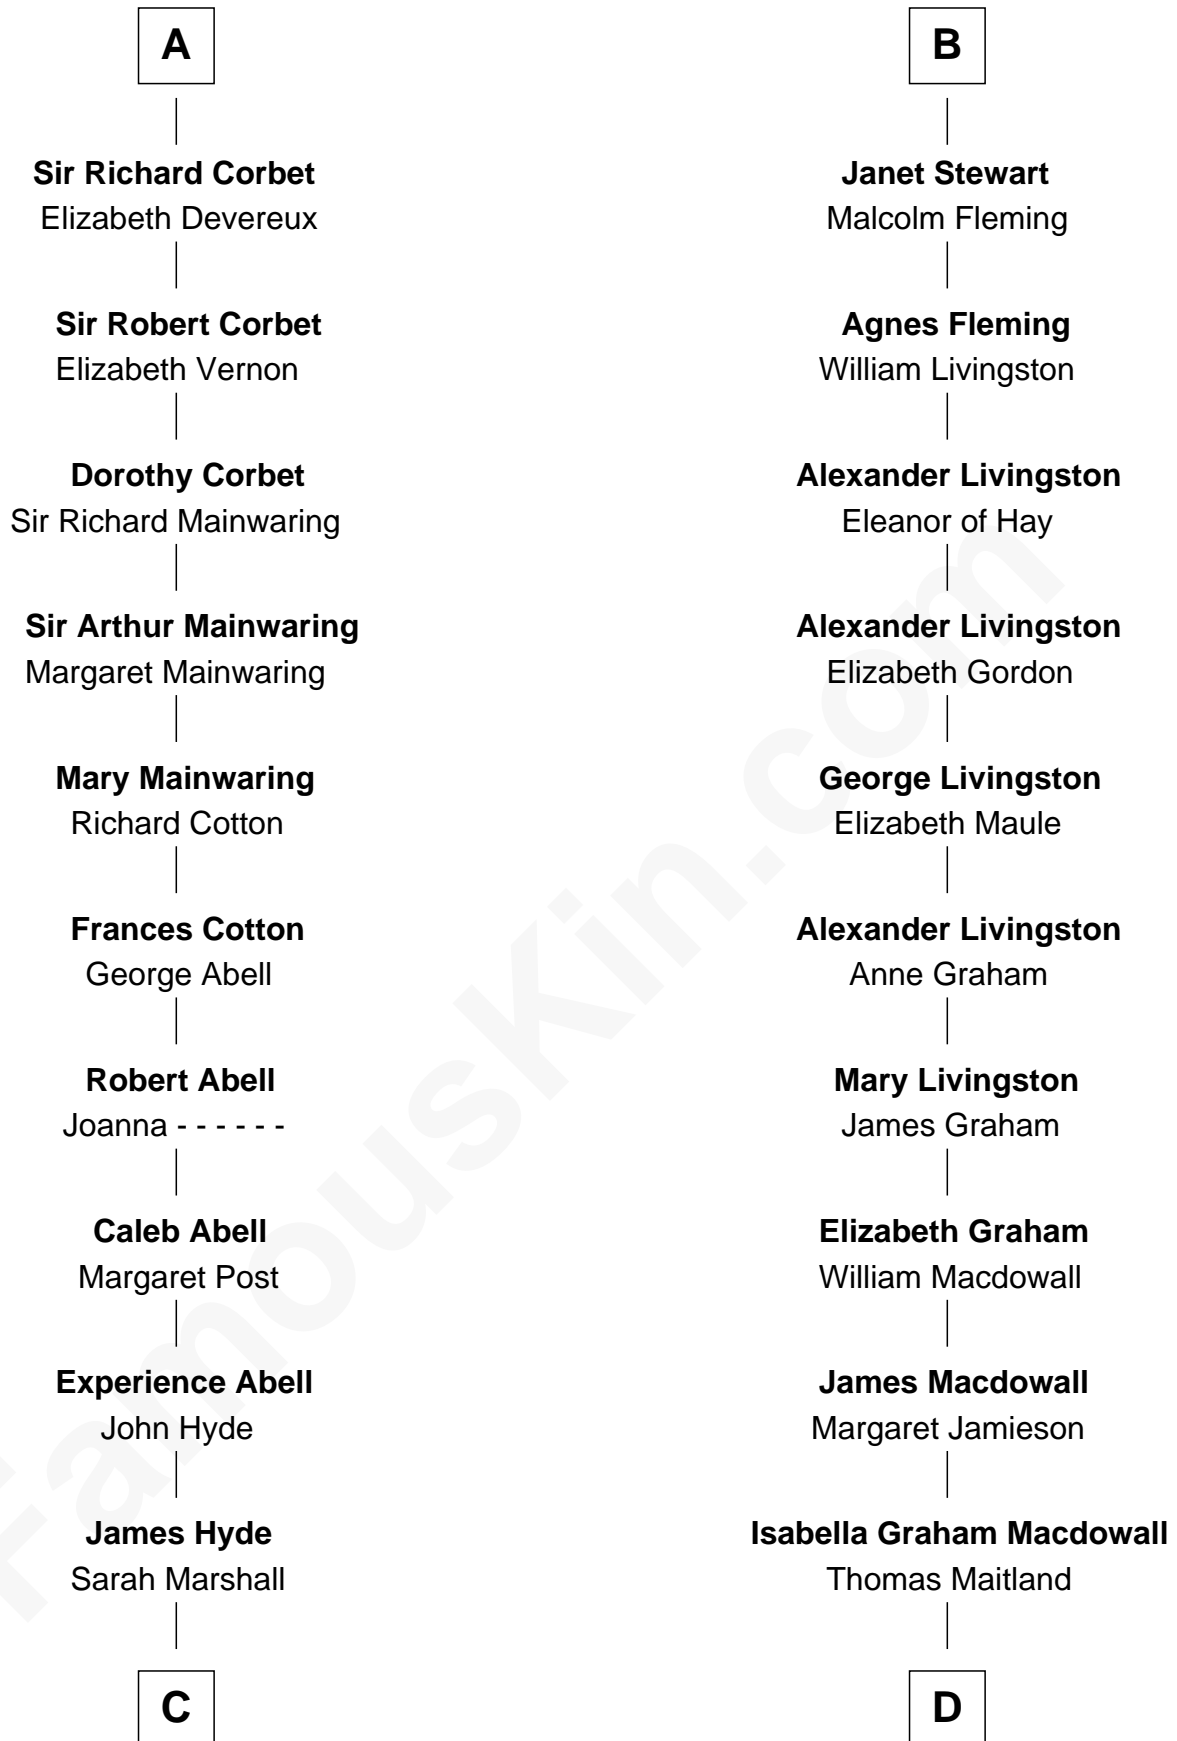

FamousKin.com

Relationship Chart of

Grover Cleveland

22nd and 24th U.S. President

20th cousin 1 time removed of

Howard Dean

79th Governor of Vermont

Margaret of France
Edward I, King of England

Sir James Stewart

Sir James Stewart

Margaret - - - - -

Agnes Stewart

James IV, King of Scotland

B

C

Abiah Hyde
Aaron Cleveland

William Cleveland
Margaret Falley

Rev. Richard Falley Cleveland
Ann Neal

Grover Cleveland
22nd and 24th U.S. President

D

James William Maitland
Agnes Jane O'Reilly

Thomas A. Maitland
Helen Abby Van Voorhis