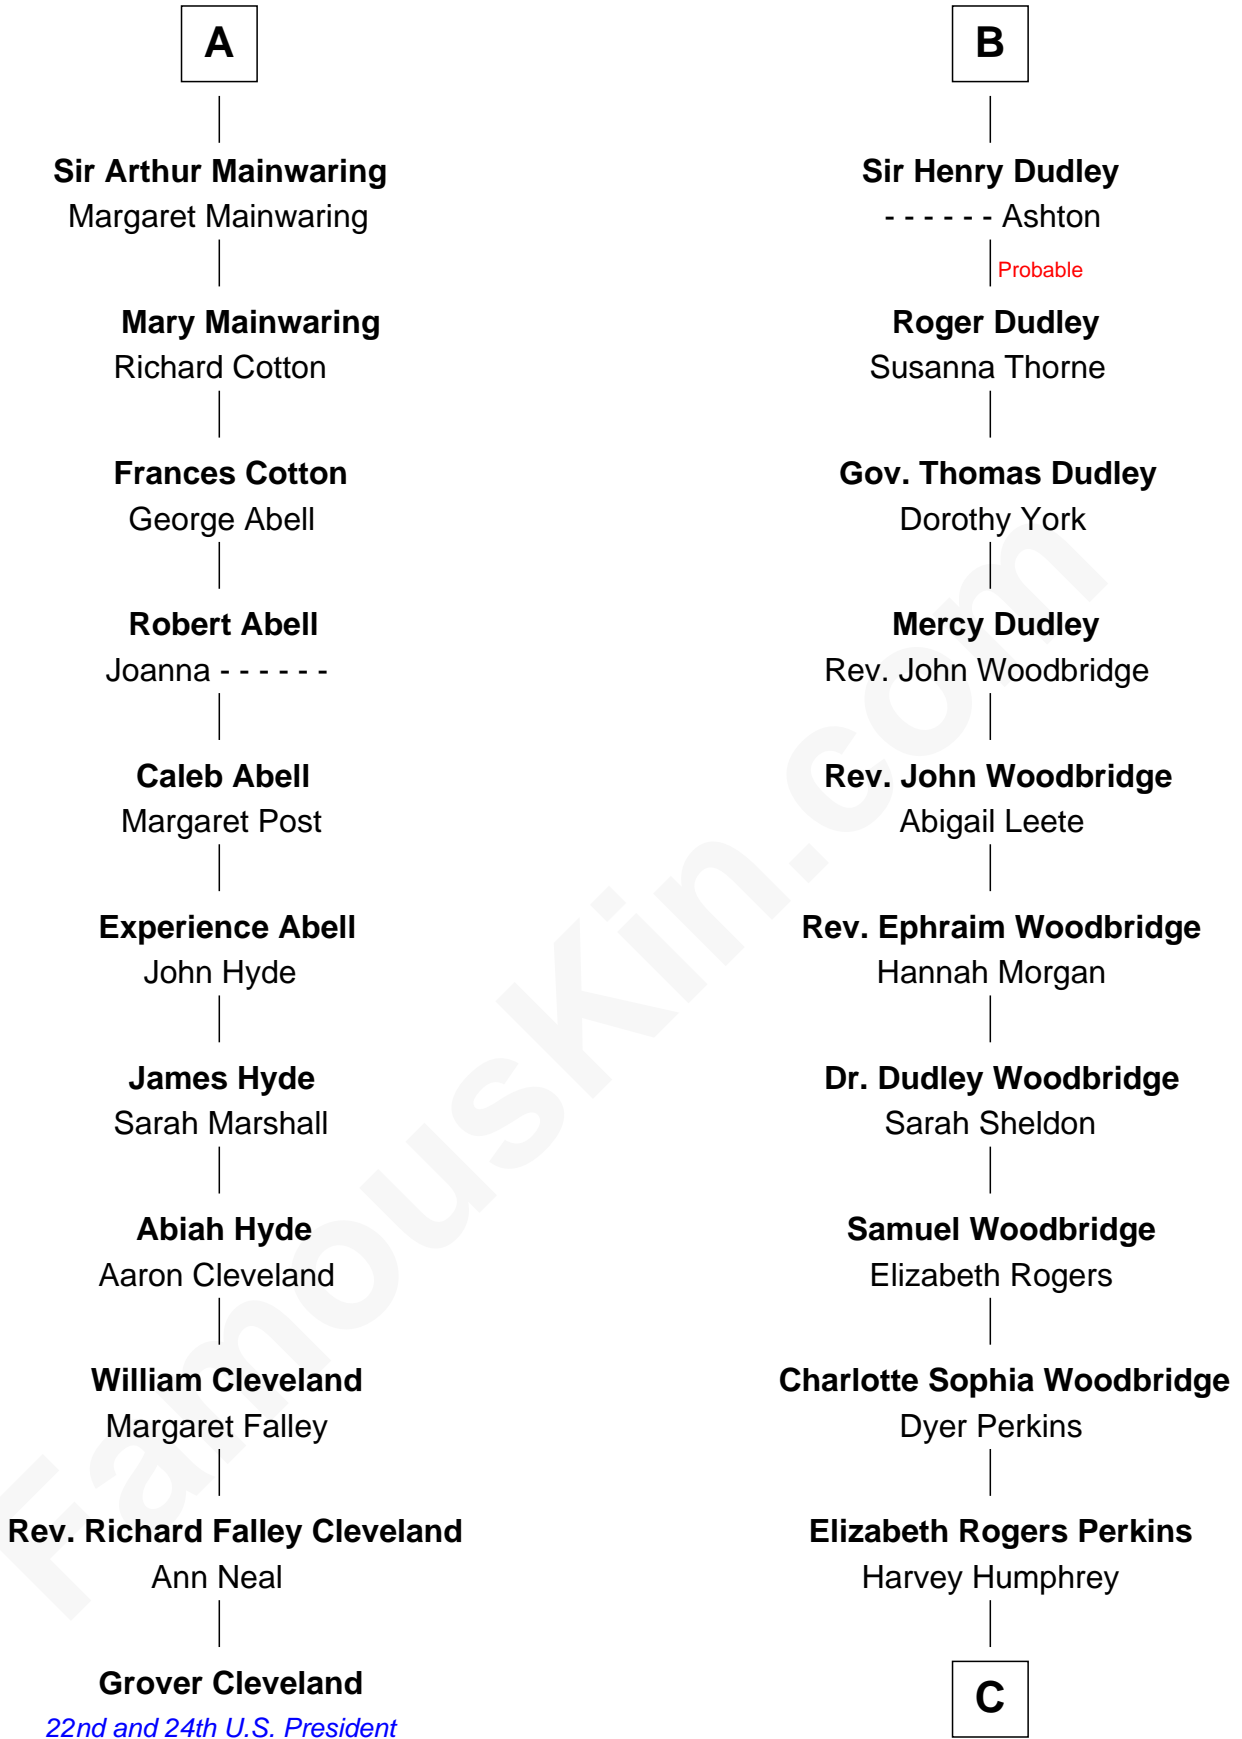

FamousKin.com Relationship Chart of

Grover Cleveland

22nd and 24th U.S. President

17th cousin 2 times removed of

Humphrey Bogart

Movie Actor

Sir William de Ros
Margery de Badlesmere

C