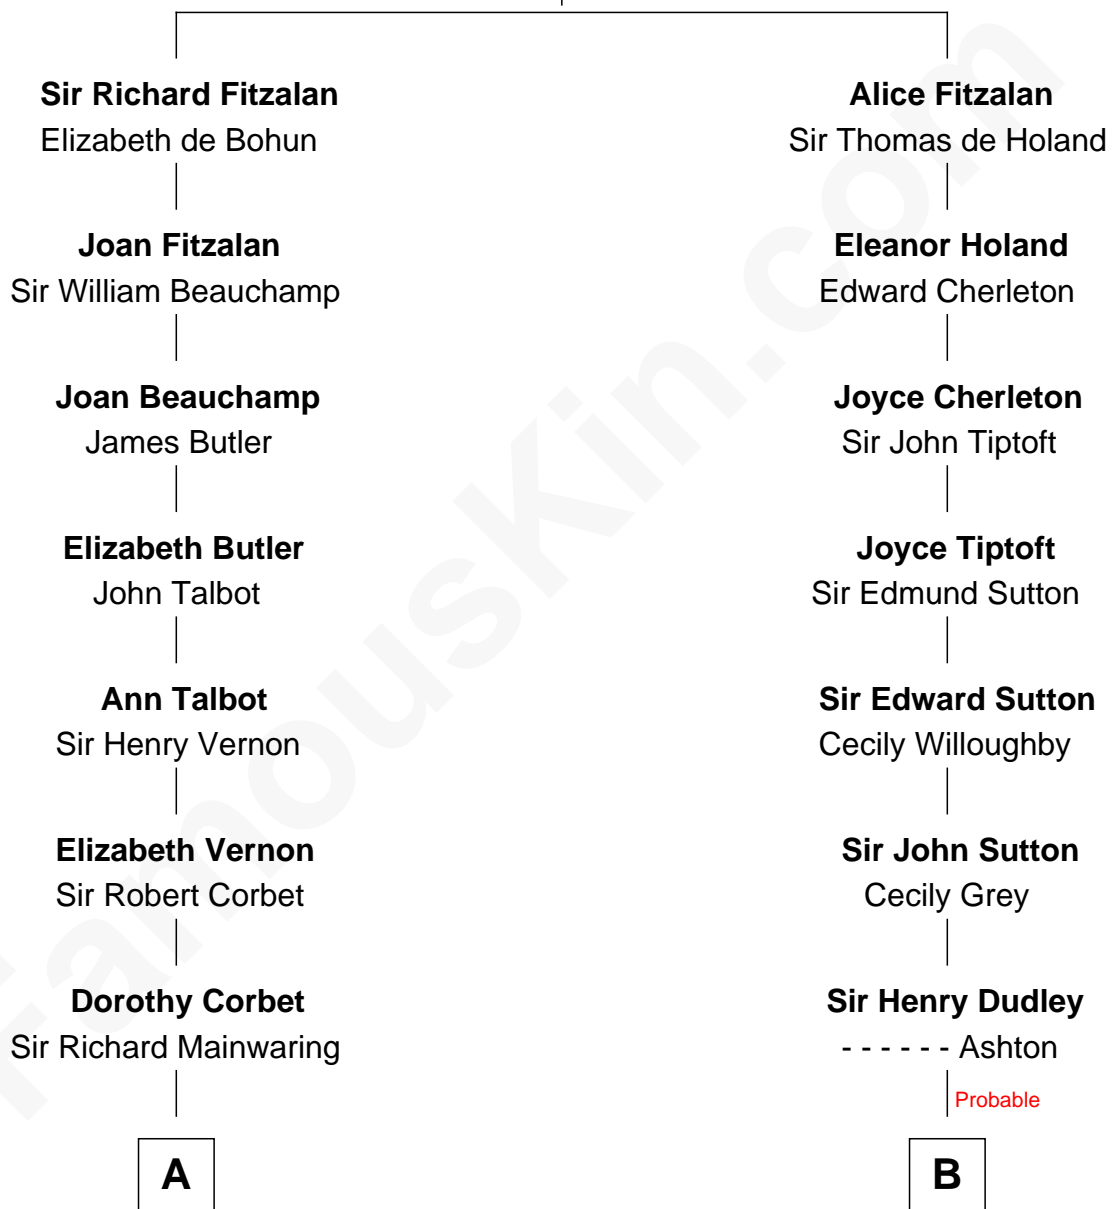

FamousKin.com

Relationship Chart of

Grover Cleveland

22nd and 24th U.S. President

17th cousin 1 time removed of

Humphrey Bogart
Movie Actor

Richard Fitzalan
Eleanor Plantagenet

C

Maud Humphrey
Dr. Belmont Deforest Bogart

Humphrey Bogart
Movie Actor

FamousKin.com