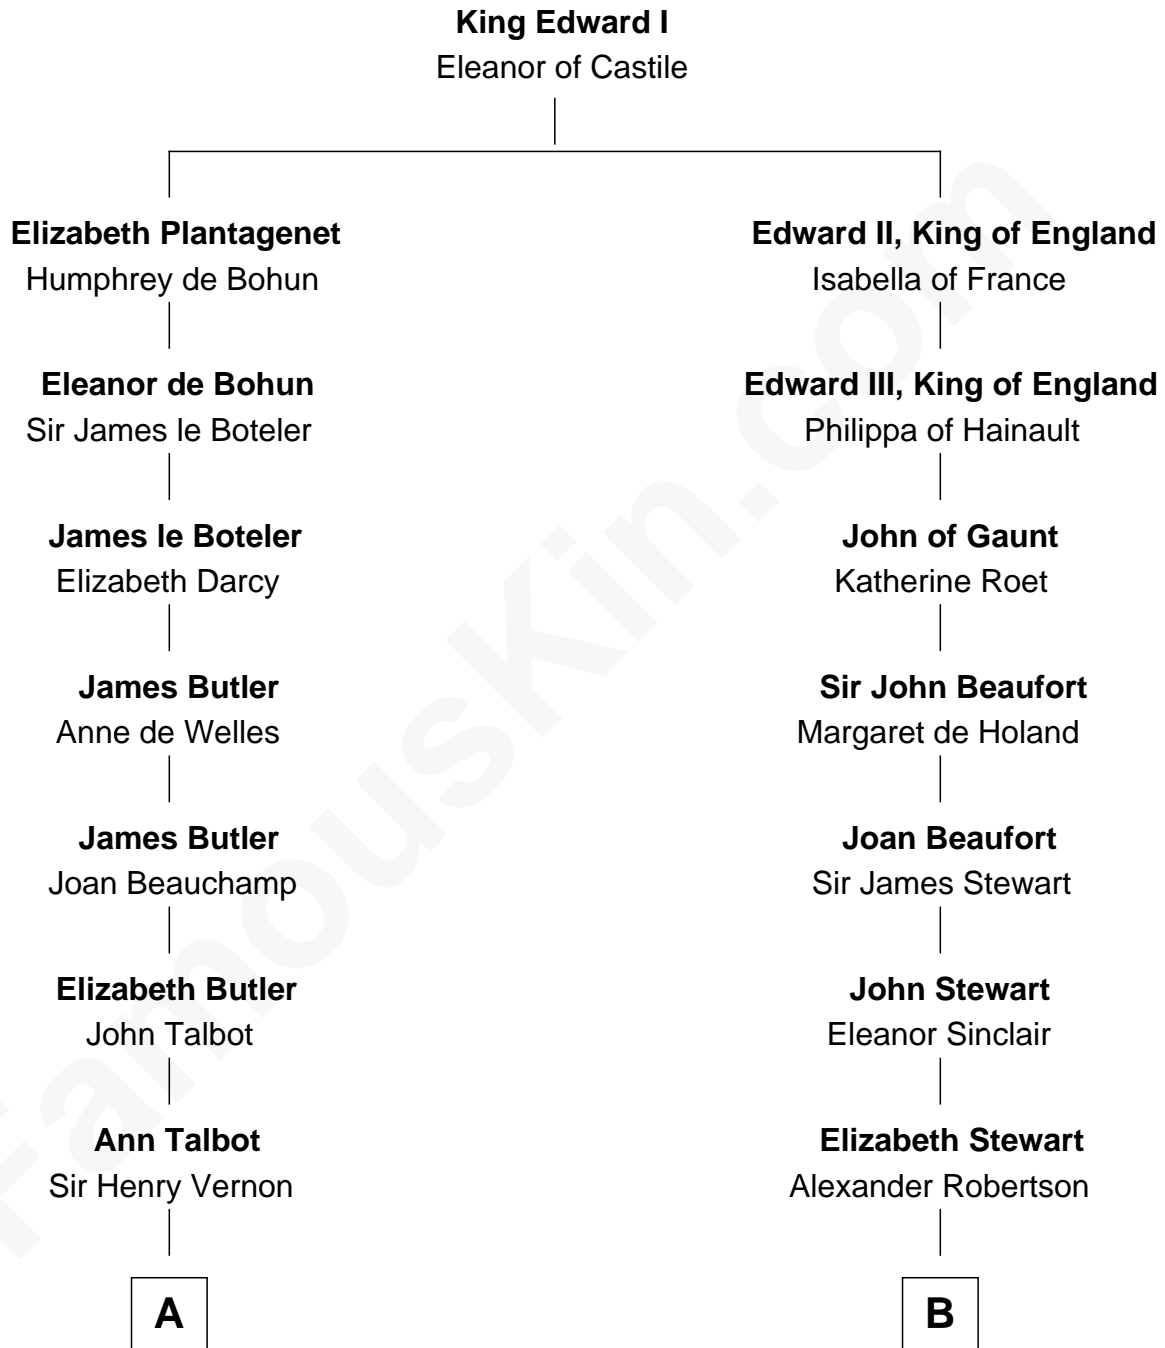

FamousKin.com

Relationship Chart of

Grover Cleveland

22nd and 24th U.S. President

13th cousin 6 times removed of

Patrick Henry

1st and 6th Governor of Virginia