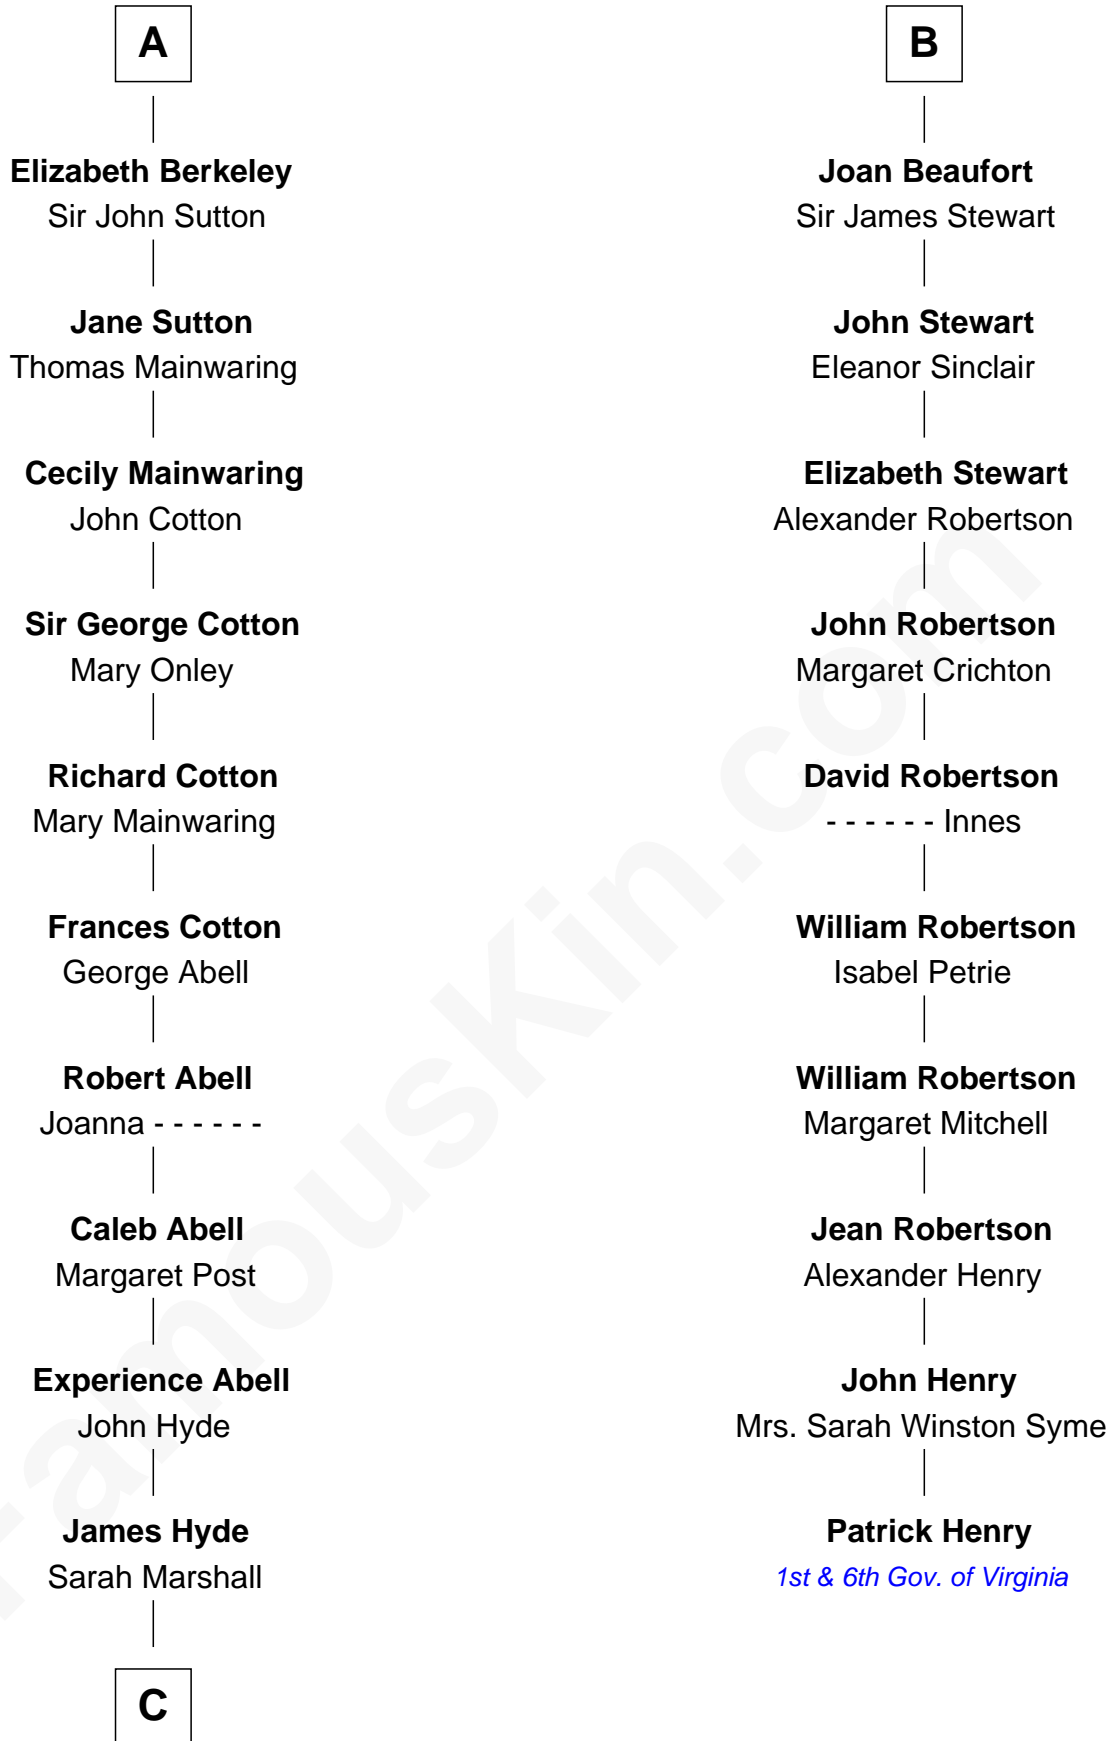

FamousKin.com

Relationship Chart of

Grover Cleveland

22nd and 24th U.S. President

16th cousin 4 times removed of

Patrick Henry

1st and 6th Governor of Virginia

Henry II, King of England

Edward III, King of England

Philippa of Hainault

John of Gaunt

Katherine Roet

Sir John Beaufort

Margaret de Holand

B

C