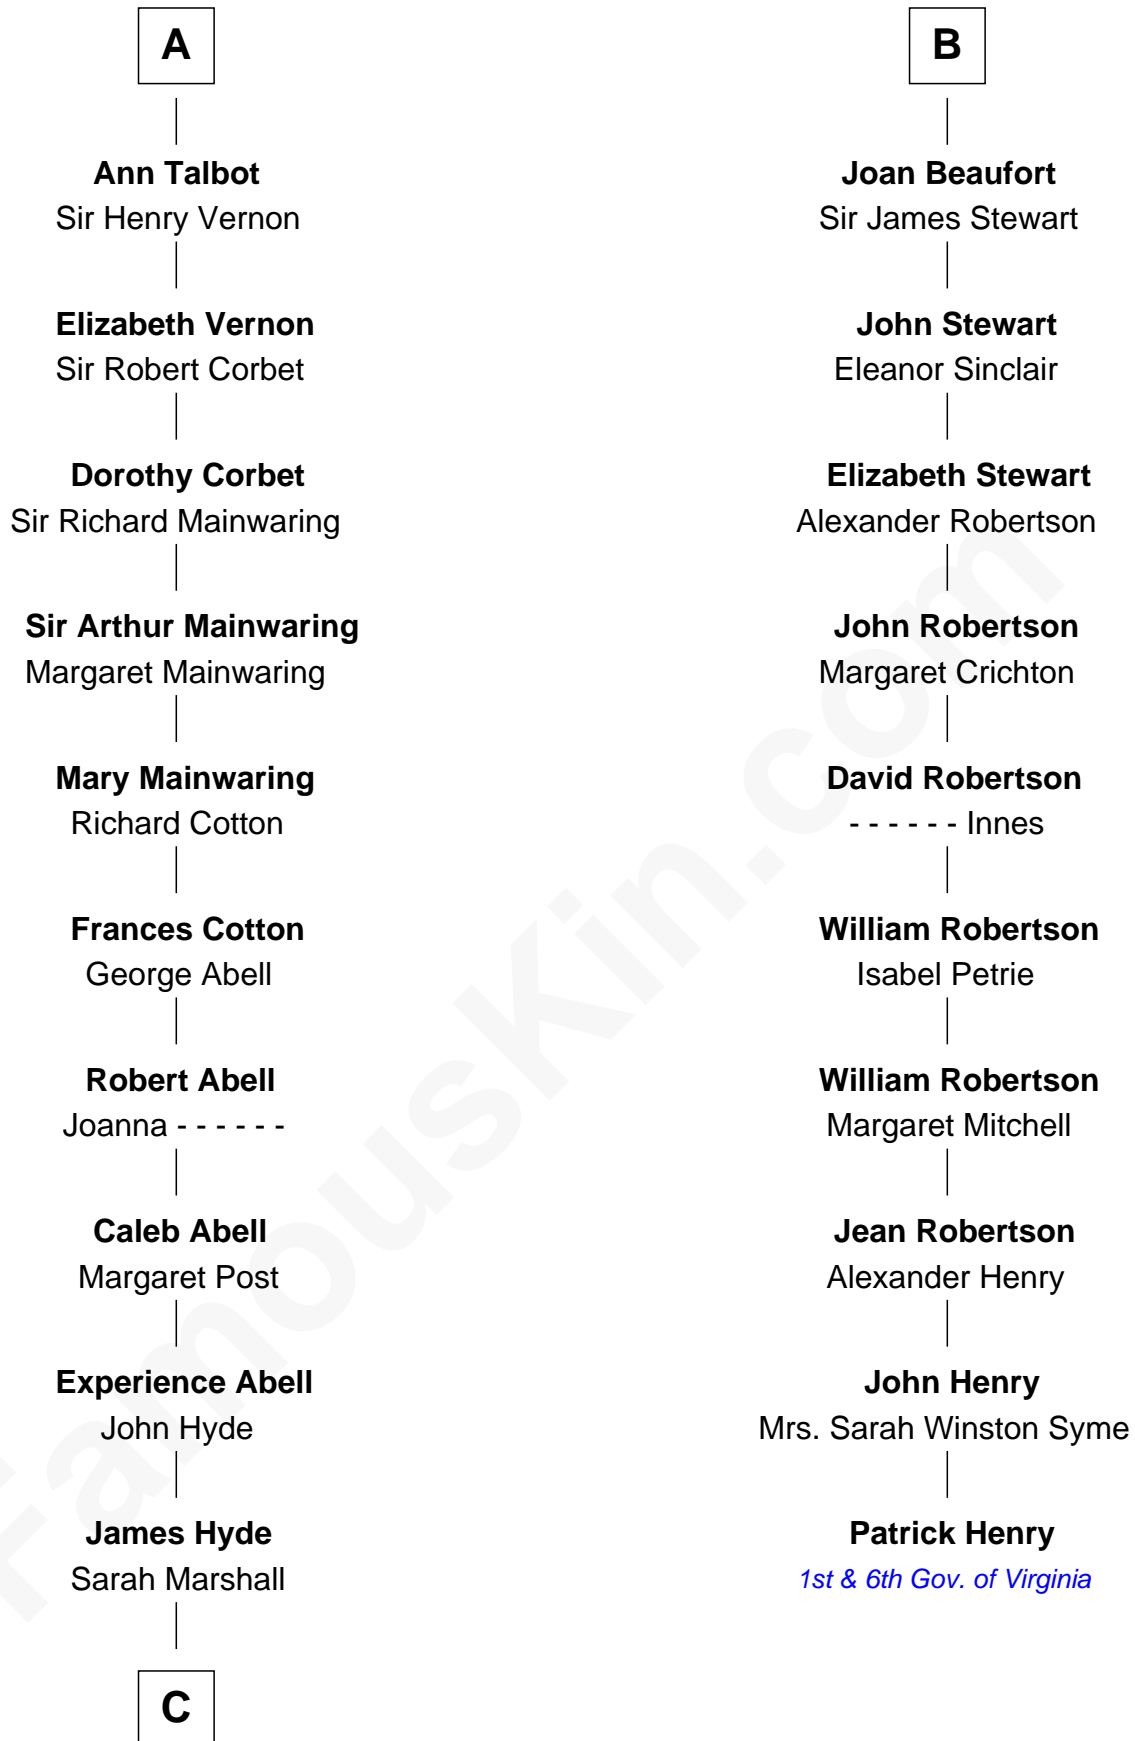

FamousKin.com

Relationship Chart of

Grover Cleveland

22nd and 24th U.S. President

16th cousin 4 times removed of

Patrick Henry

1st and 6th Governor of Virginia

C

Abiah Hyde

Aaron Cleveland

William Cleveland

Margaret Falley

Rev. Richard Falley Cleveland

Ann Neal

Grover Cleveland

22nd and 24th U.S. President