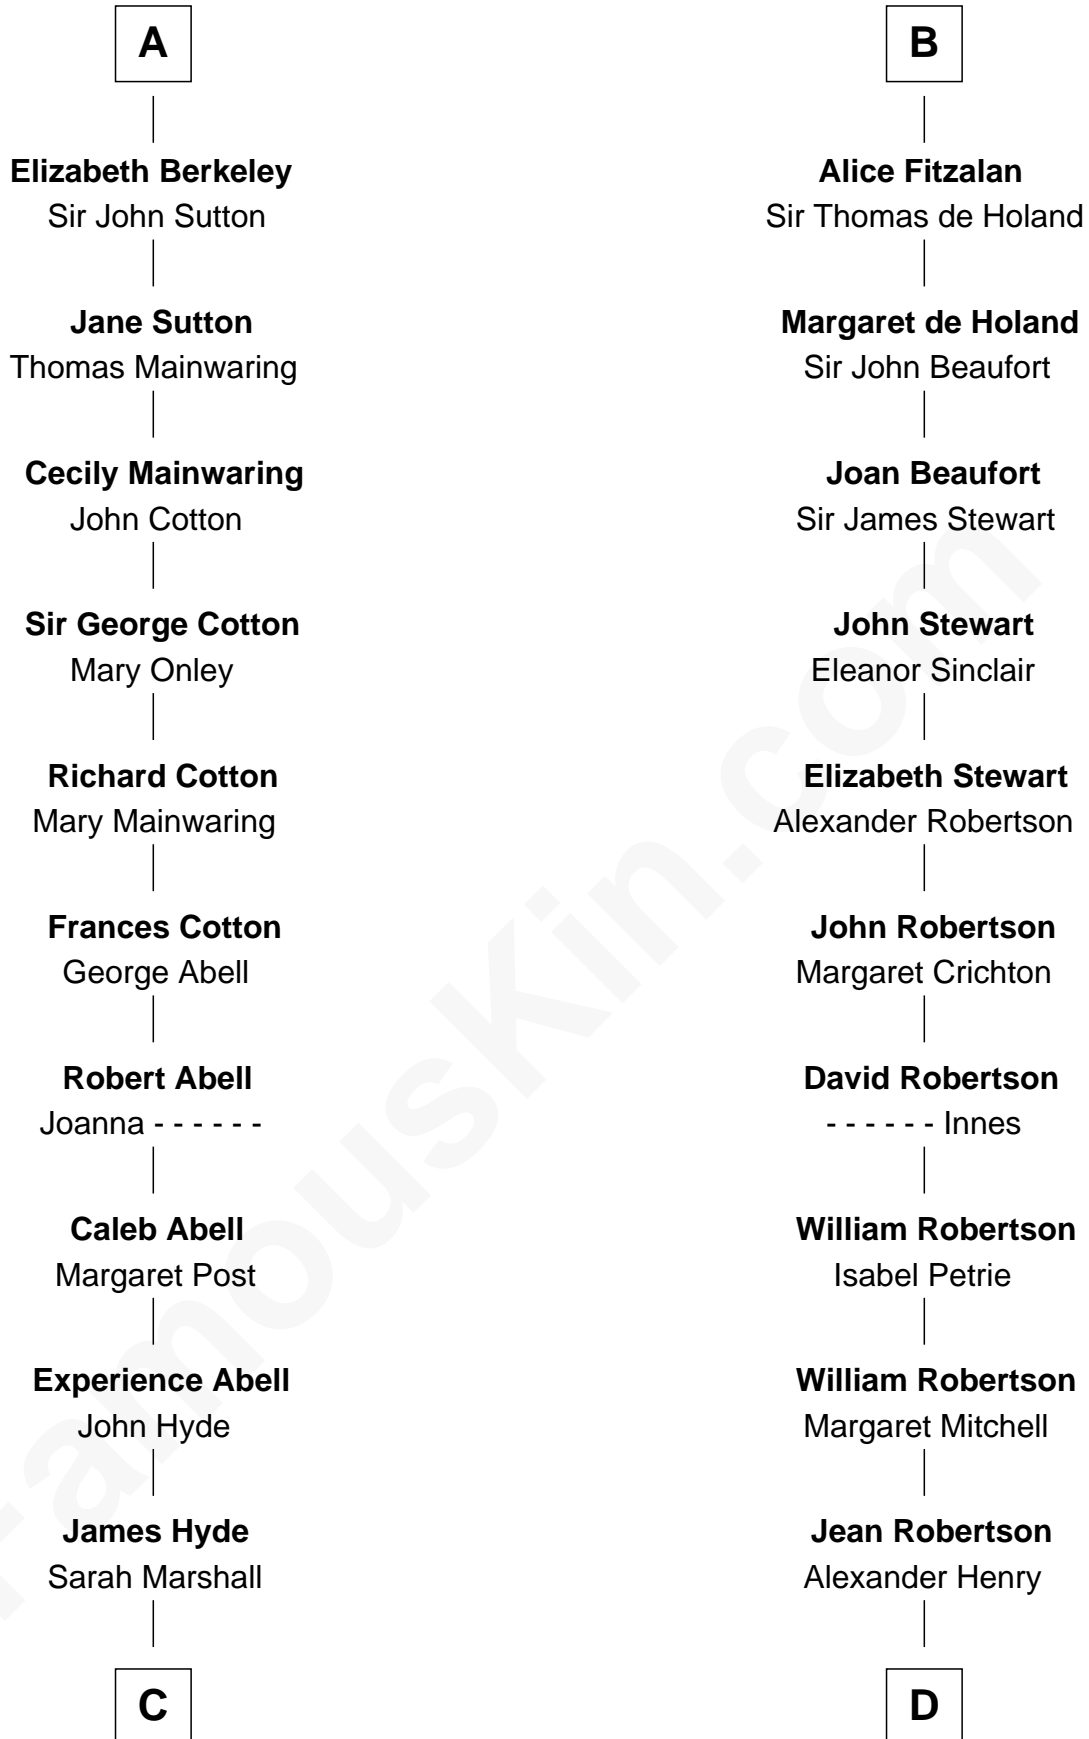

FamousKin.com

Relationship Chart of

Grover Cleveland

22nd and 24th U.S. President

18th cousin 2 times removed of

Patrick Henry

1st and 6th Governor of Virginia

Richard de Clare
Aoife MacMurrough

C

Abiah Hyde
Aaron Cleveland

William Cleveland
Margaret Falley

Rev. Richard Falley Cleveland
Ann Neal

Grover Cleveland
22nd and 24th U.S. President

D

John Henry
Mrs. Sarah Winston Syme

Patrick Henry
1st & 6th Gov. of Virginia