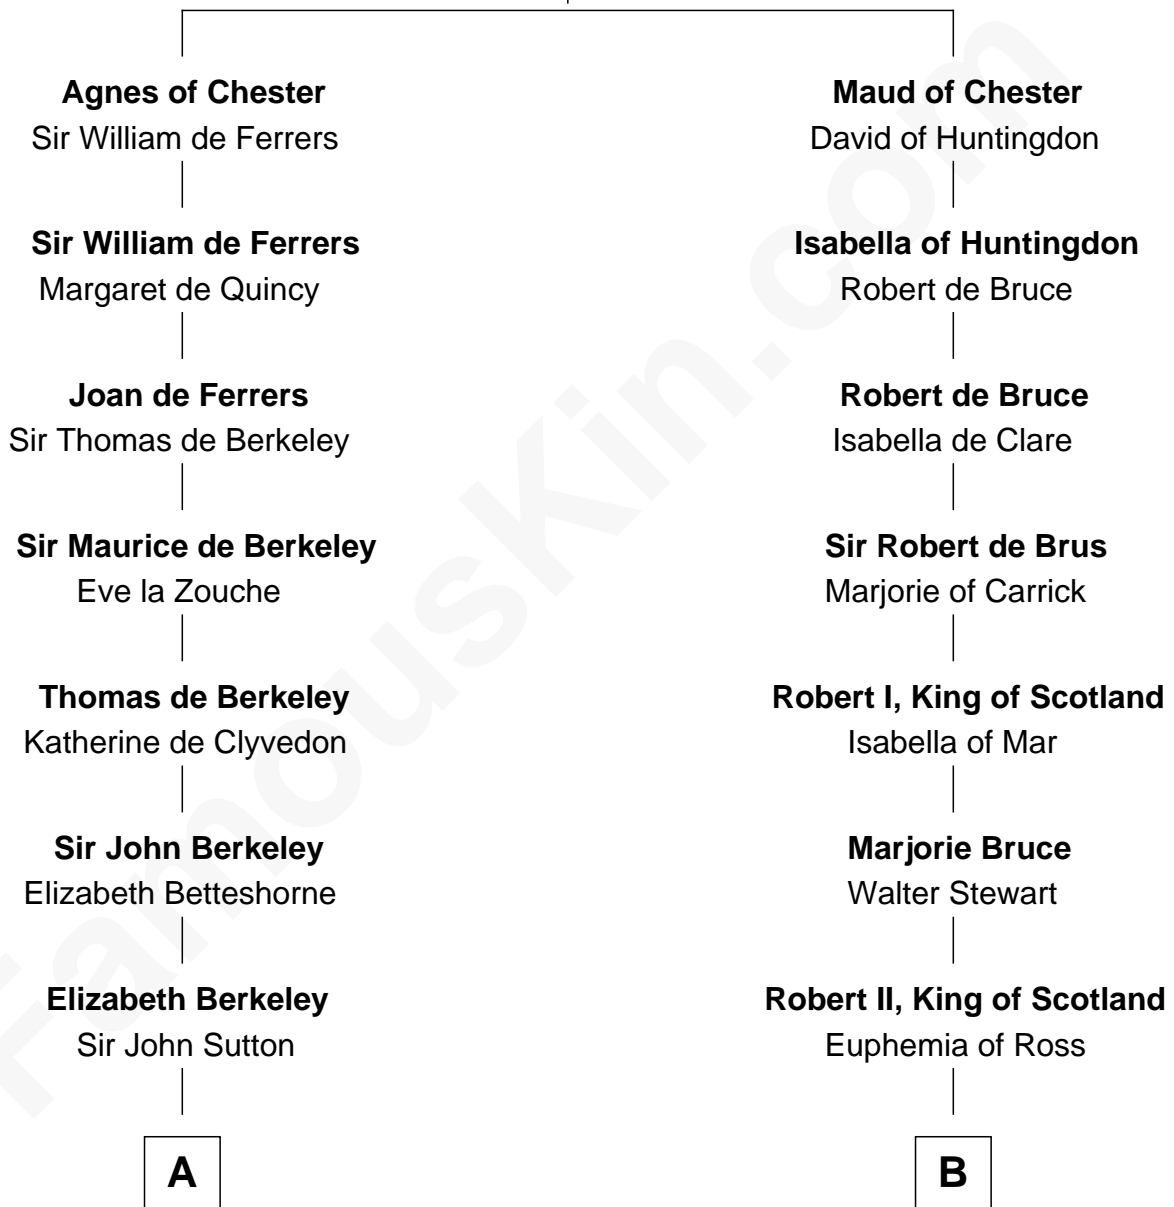

FamousKin.com

Relationship Chart of

Grover Cleveland

22nd and 24th U.S. President

18th cousin 1 time removed of

Patrick Henry

1st and 6th Governor of Virginia

Hugh de Kevelioc
Bertrade de Montfort

FamousKin.com