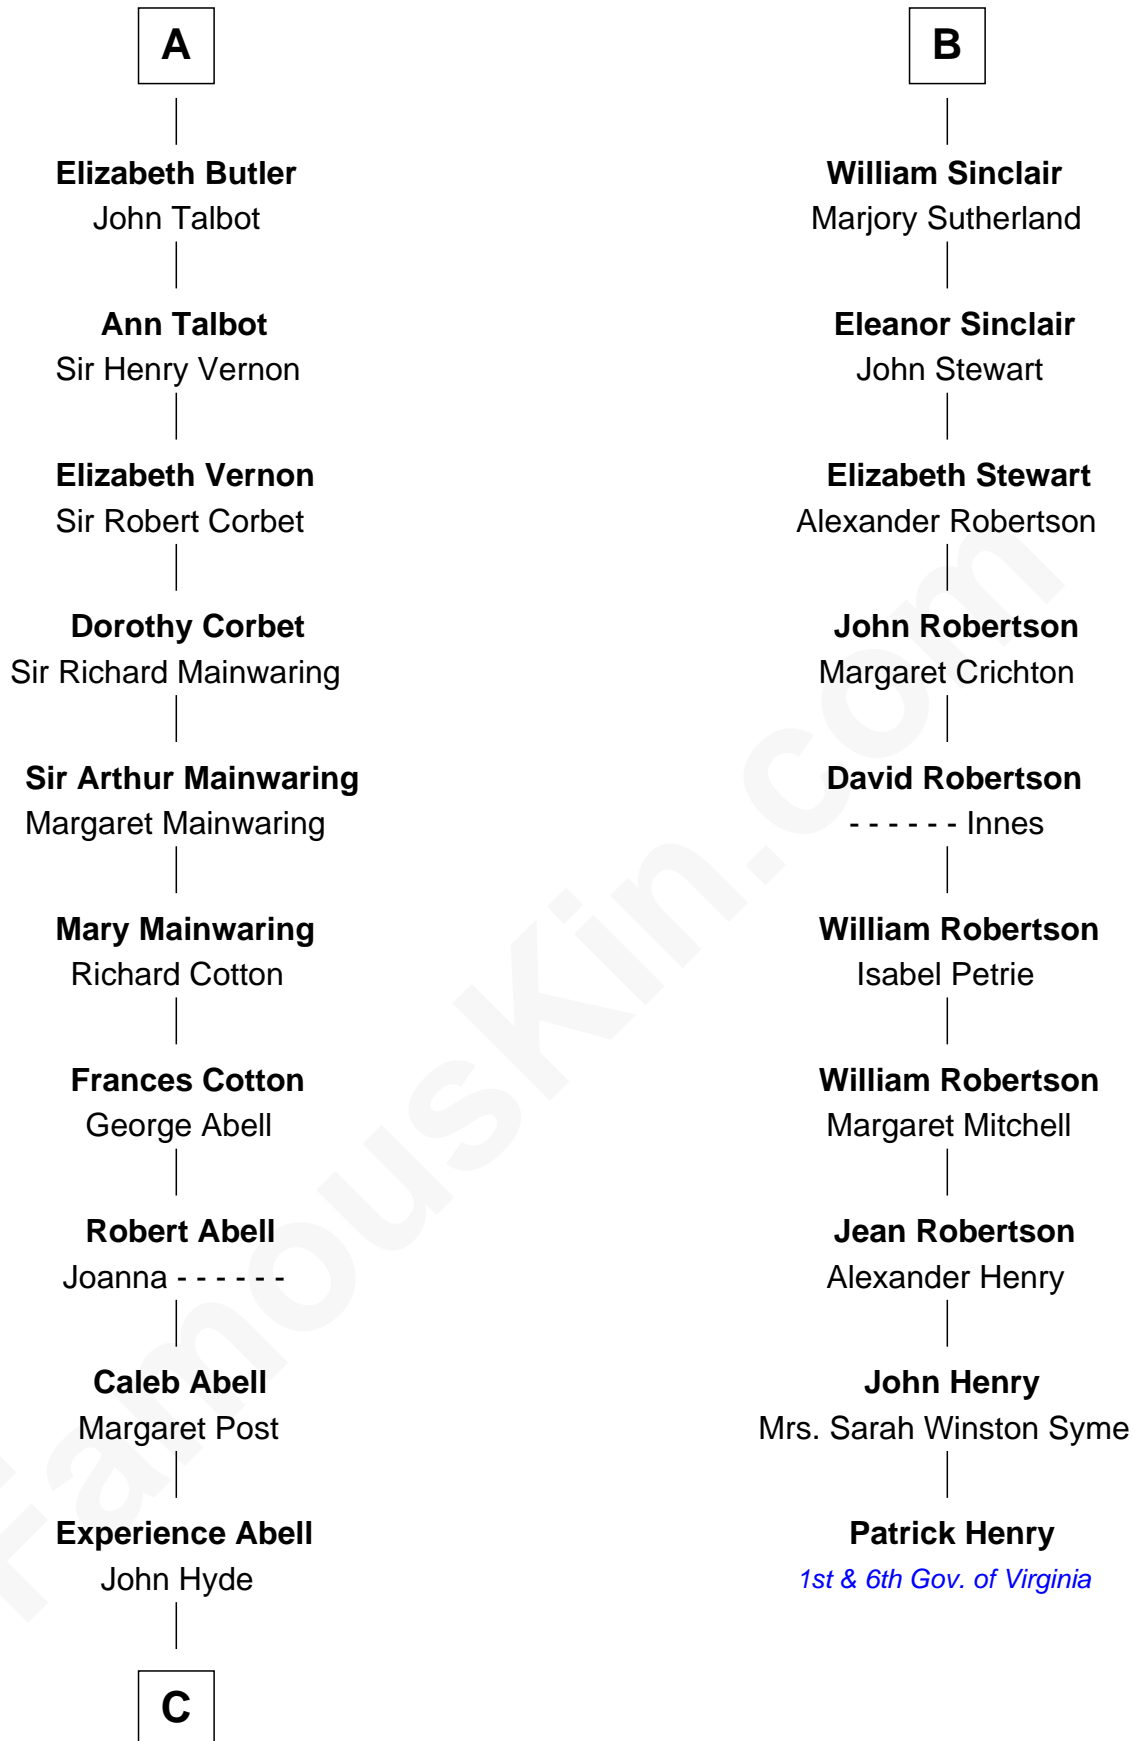

FamousKin.com

Relationship Chart of

Grover Cleveland

22nd and 24th U.S. President

16th cousin 5 times removed of

Patrick Henry

1st and 6th Governor of Virginia

C

James Hyde
Sarah Marshall

Abiah Hyde
Aaron Cleveland

William Cleveland
Margaret Falley

Rev. Richard Falley Cleveland
Ann Neal

Grover Cleveland
22nd and 24th U.S. President

FamousKin.com