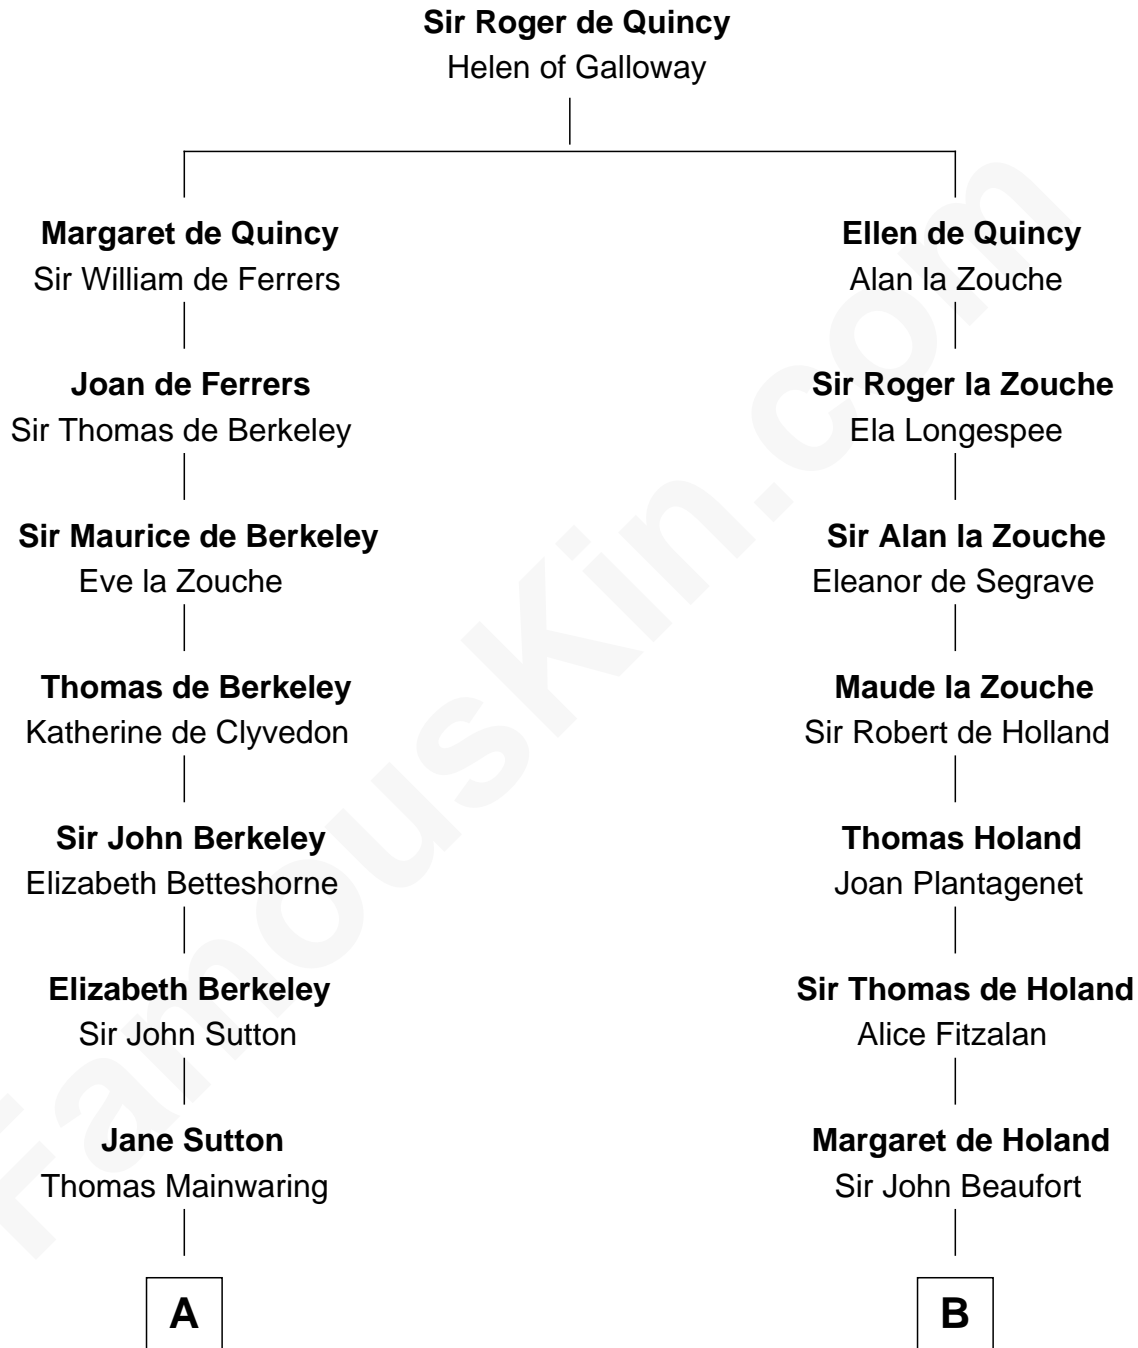

FamousKin.com

Relationship Chart of

Grover Cleveland

22nd and 24th U.S. President

16th cousin 2 times removed of

Patrick Henry

1st and 6th Governor of Virginia

C

Rev. Richard Falley Cleveland

Ann Neal

Grover Cleveland

22nd and 24th U.S. President

FamousKin.com