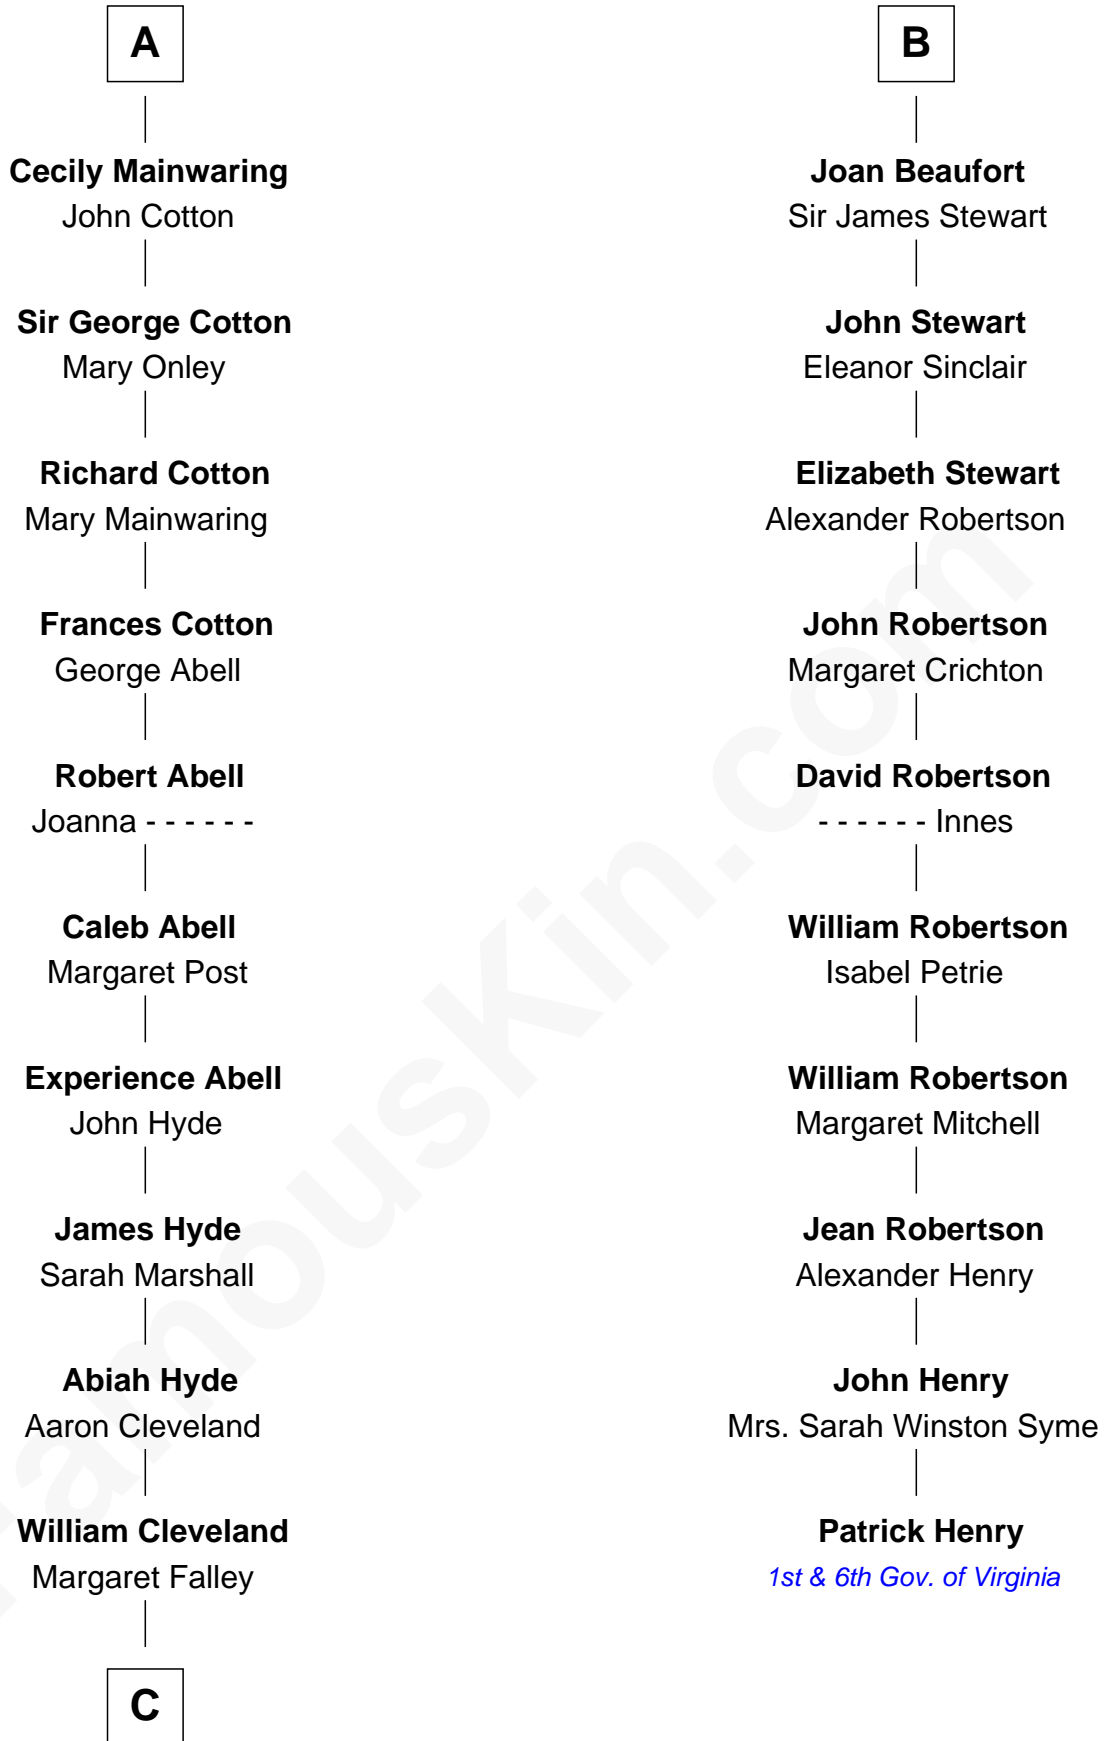

FamousKin.com

Relationship Chart of

Grover Cleveland

22nd and 24th U.S. President

16th cousin 2 times removed of

Patrick Henry

1st and 6th Governor of Virginia

C

Rev. Richard Falley Cleveland

Ann Neal

Grover Cleveland

22nd and 24th U.S. President

FamousKin.com