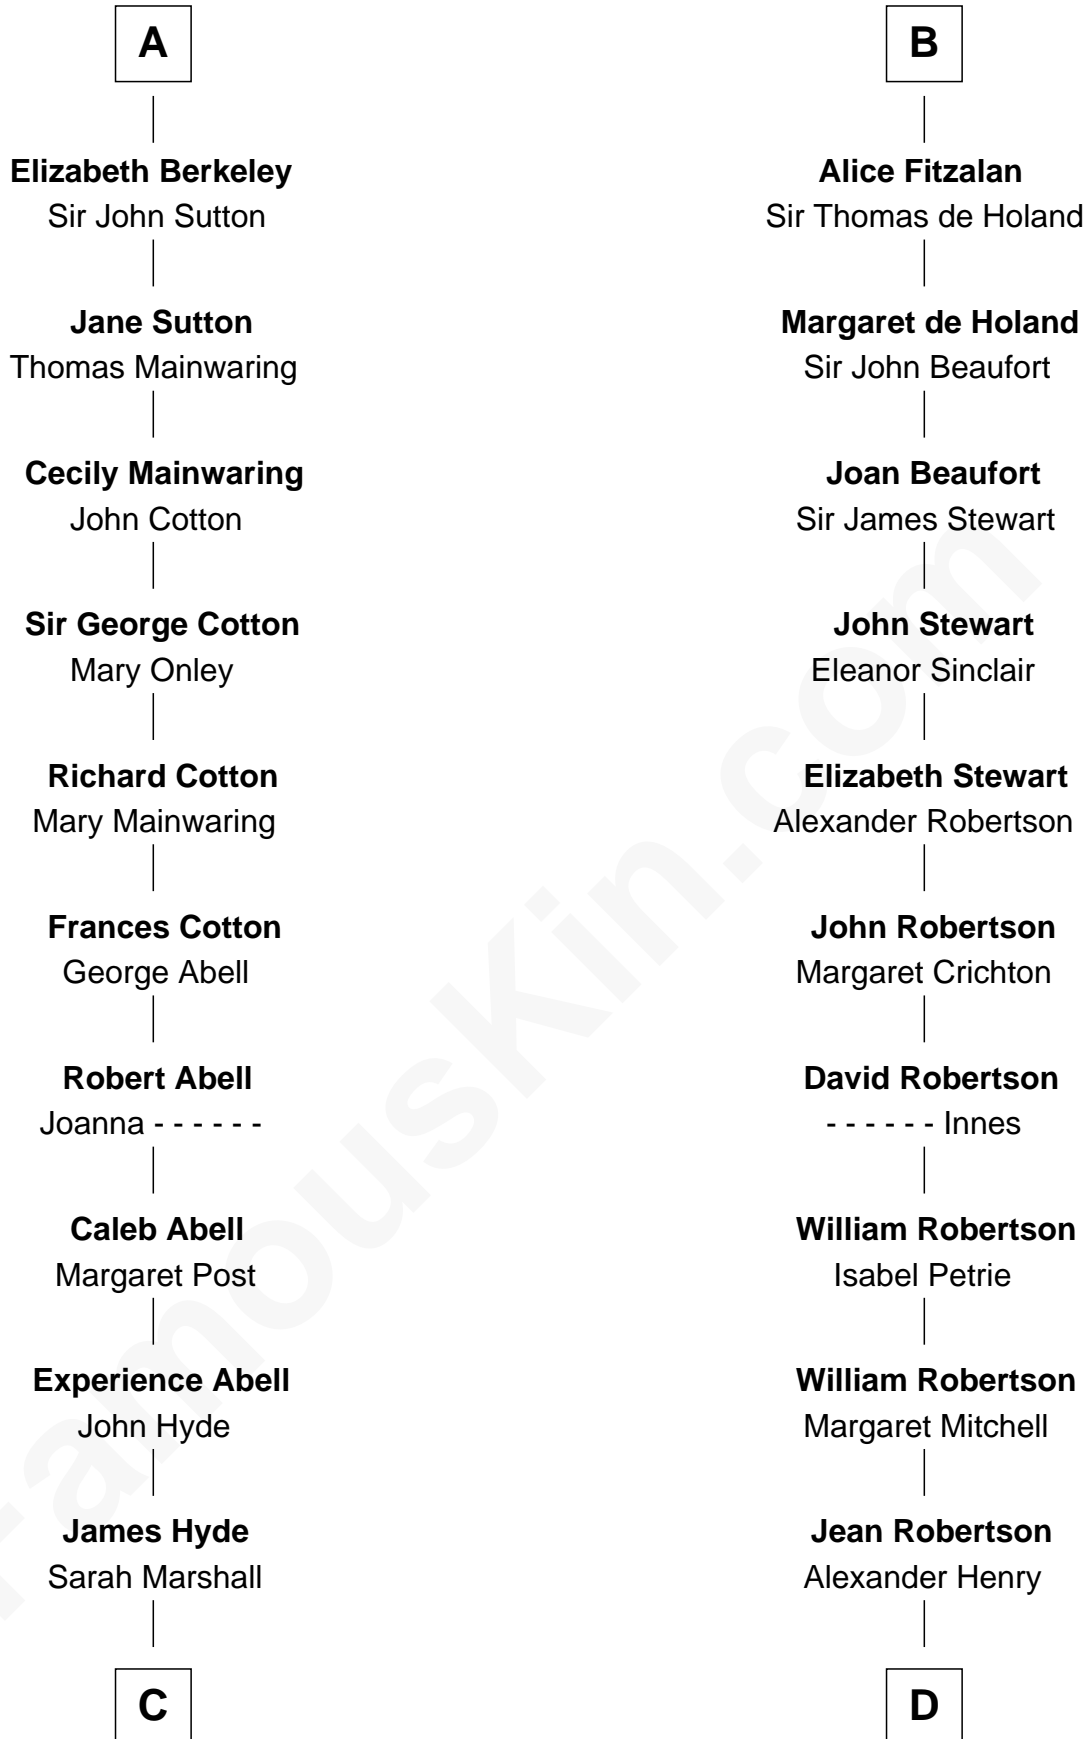

## Relationship Chart of

### Grover Cleveland

22nd and 24th U.S. President

18th cousin 2 times removed of

### Patrick Henry

1st and 6th Governor of Virginia

**John FitzGilbert**  
Sybilla of Salisbury

**C**

**Abiah Hyde**  
Aaron Cleveland

**William Cleveland**  
Margaret Falley

**Rev. Richard Falley Cleveland**  
Ann Neal