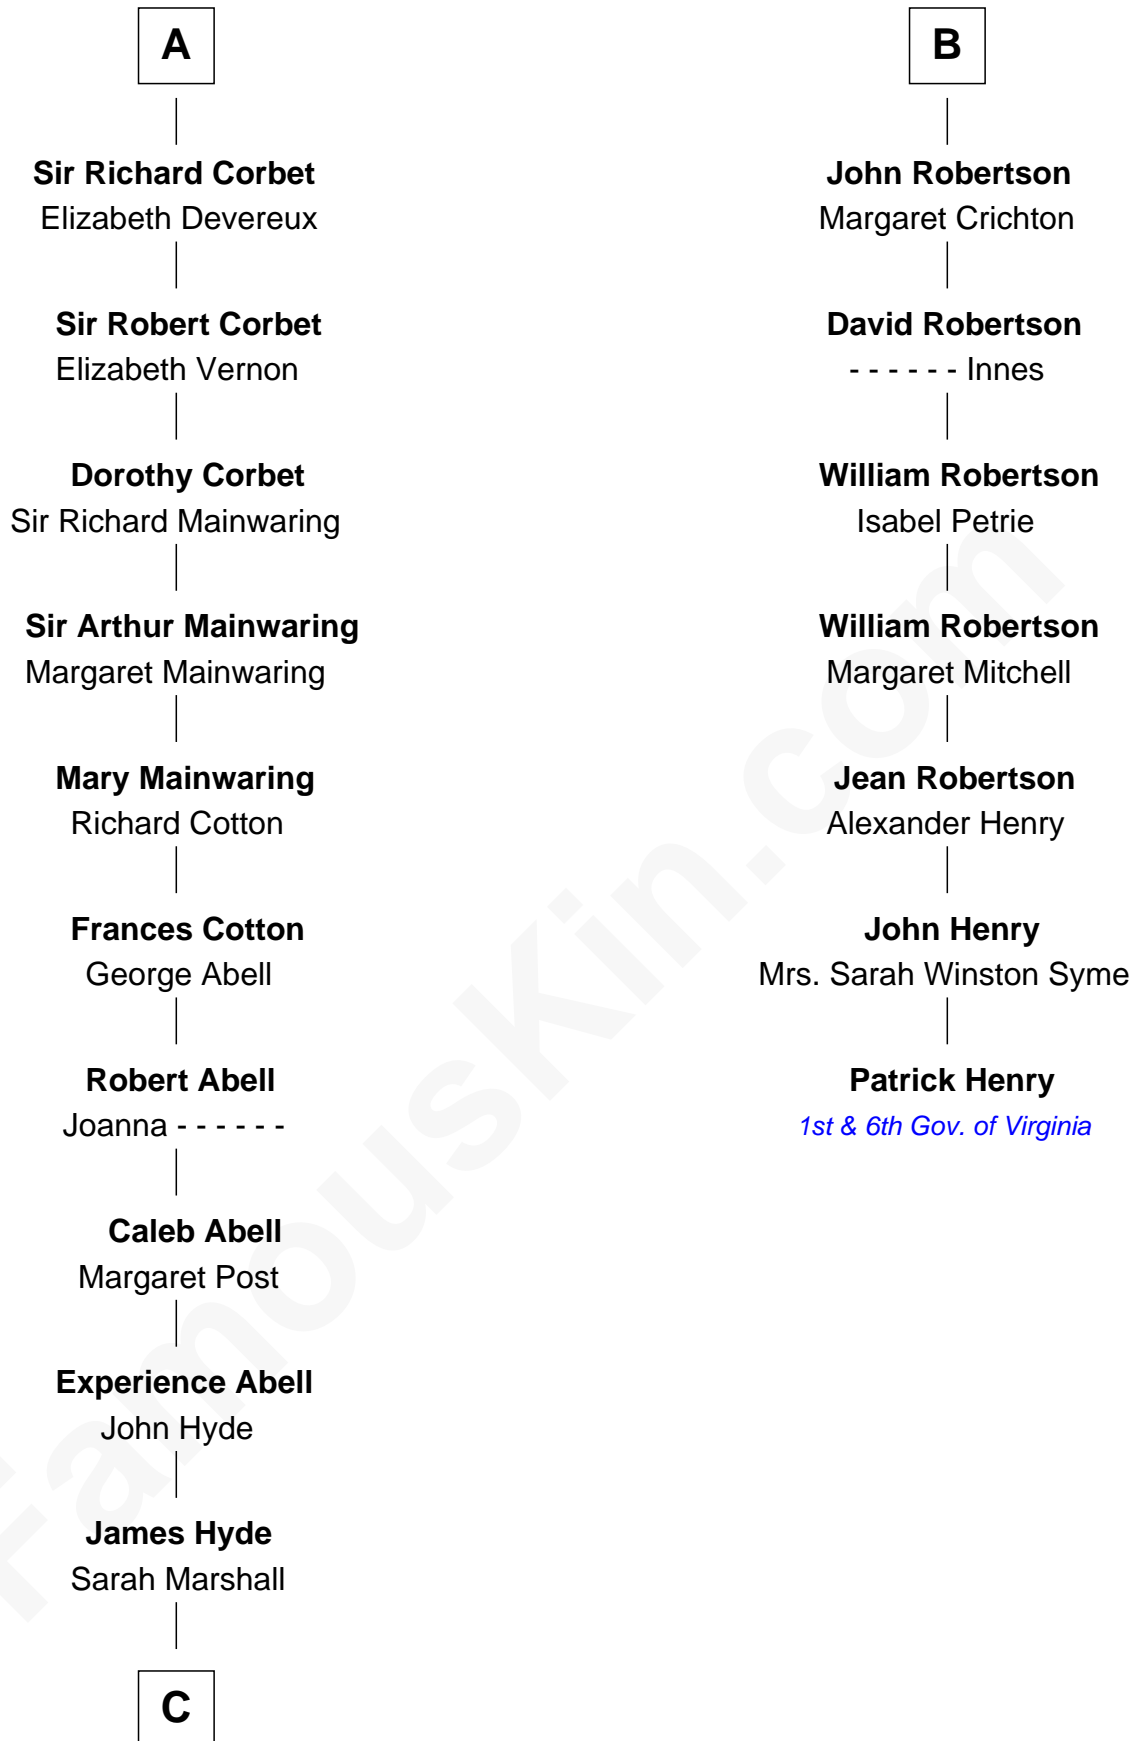

FamousKin.com

Relationship Chart of

Grover Cleveland

22nd and 24th U.S. President

13th cousin 7 times removed of

Patrick Henry

1st and 6th Governor of Virginia

C

—
Abiah Hyde

Aaron Cleveland

—
William Cleveland

Margaret Falley

—
Rev. Richard Falley Cleveland

Ann Neal

—
Grover Cleveland

22nd and 24th U.S. President