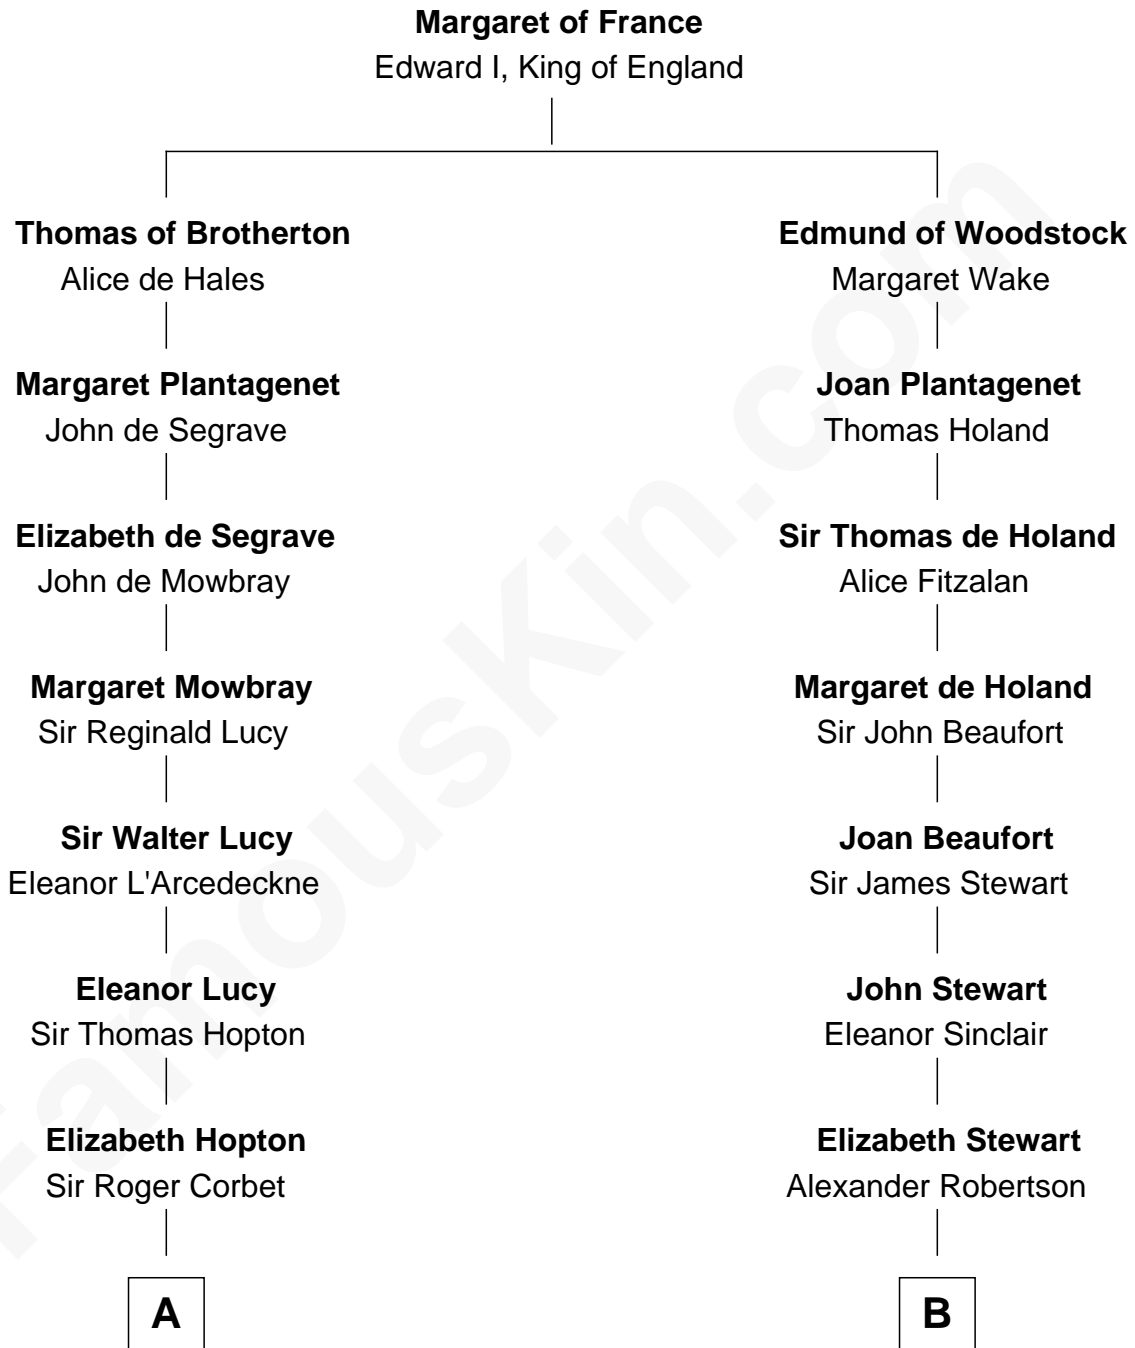

FamousKin.com

Relationship Chart of

Grover Cleveland

22nd and 24th U.S. President

13th cousin 7 times removed of

Patrick Henry

1st and 6th Governor of Virginia

C

—
Abiah Hyde

Aaron Cleveland

—
William Cleveland

Margaret Falley

—
Rev. Richard Falley Cleveland

Ann Neal

—
Grover Cleveland

22nd and 24th U.S. President