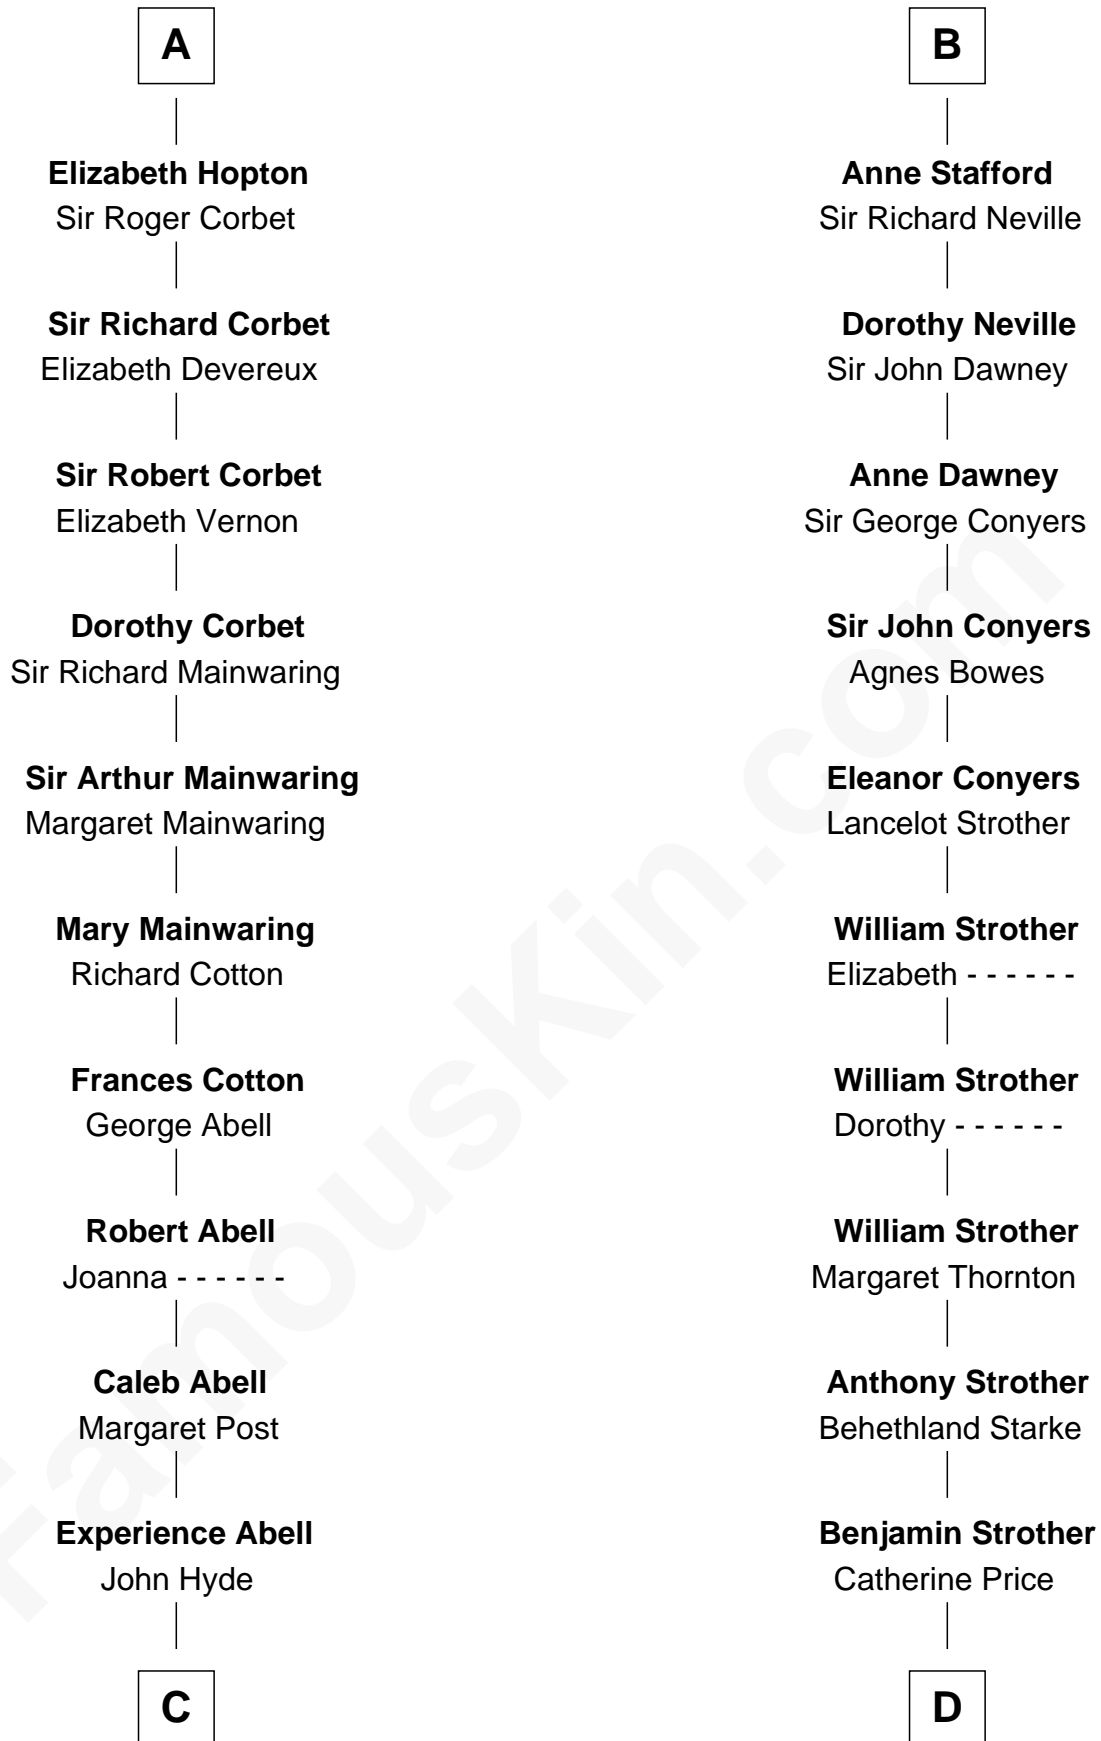

FamousKin.com Relationship Chart of

Grover Cleveland

22nd and 24th U.S. President

21st cousin of

Randolph Scott

Movie Actor

John de Botetourte

Maud FitzThomas

C

James Hyde
Sarah Marshall

Abiah Hyde
Aaron Cleveland

William Cleveland
Margaret Falley

Rev. Richard Falley Cleveland
Ann Neal

Grover Cleveland
22nd and 24th U.S. President

D

Catherine Price Strother
Joseph Minor Crane

John William Crane
Margaret Ann Sadler

Joseph Minor Crane
Lavinia Lionberger

Lucy Lionberger Crane
George Grant Scott

Randolph Scott
Movie Actor

FamousKin.com