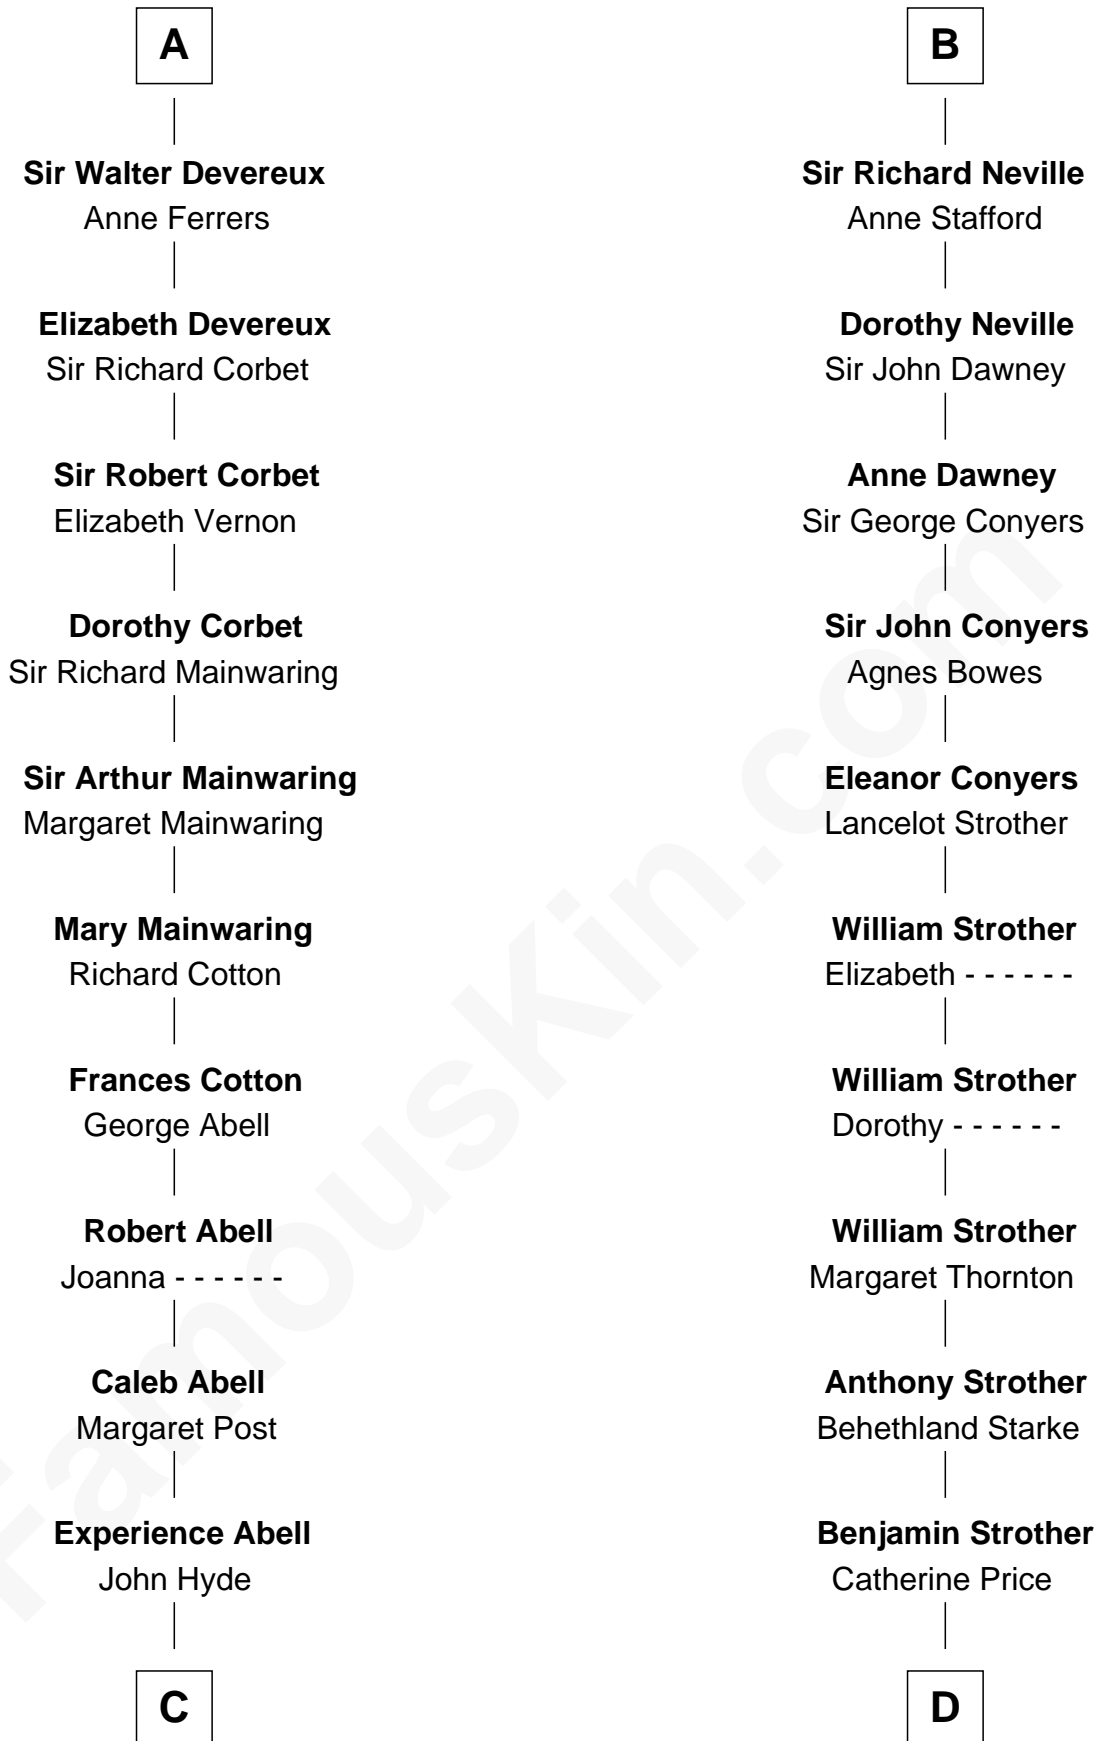

FamousKin.com Relationship Chart of

Grover Cleveland

22nd and 24th U.S. President

21st cousin of

Randolph Scott

Movie Actor

Roger Mortimer
Maud de Braose

C

James Hyde
Sarah Marshall

Abiah Hyde
Aaron Cleveland

William Cleveland
Margaret Falley

Rev. Richard Falley Cleveland
Ann Neal

Grover Cleveland
22nd and 24th U.S. President

D

Catherine Price Strother
Joseph Minor Crane

John William Crane
Margaret Ann Sadler

Joseph Minor Crane
Lavinia Lionberger

Lucy Lionberger Crane
George Grant Scott

Randolph Scott
Movie Actor

FamousKin.com