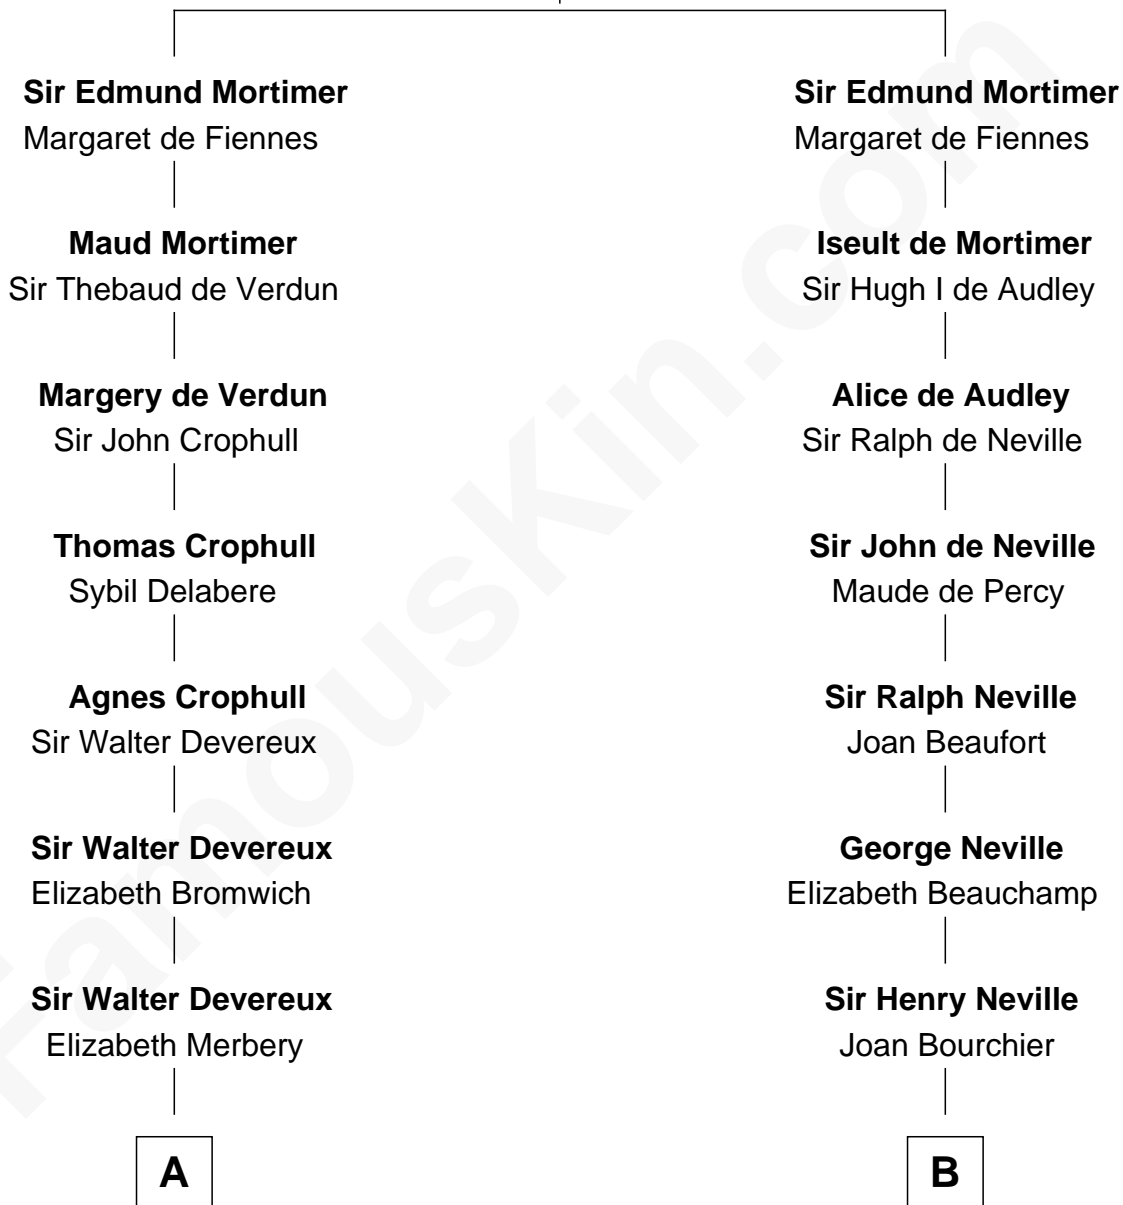

FamousKin.com Relationship Chart of

Grover Cleveland

22nd and 24th U.S. President

21st cousin of

Randolph Scott

Movie Actor

Roger Mortimer
Maud de Braose

C

James Hyde
Sarah Marshall

Abiah Hyde
Aaron Cleveland

William Cleveland
Margaret Falley

Rev. Richard Falley Cleveland
Ann Neal

Grover Cleveland
22nd and 24th U.S. President

D

Catherine Price Strother
Joseph Minor Crane

John William Crane
Margaret Ann Sadler

Joseph Minor Crane
Lavinia Lionberger

Lucy Lionberger Crane
George Grant Scott

Randolph Scott
Movie Actor

FamousKin.com