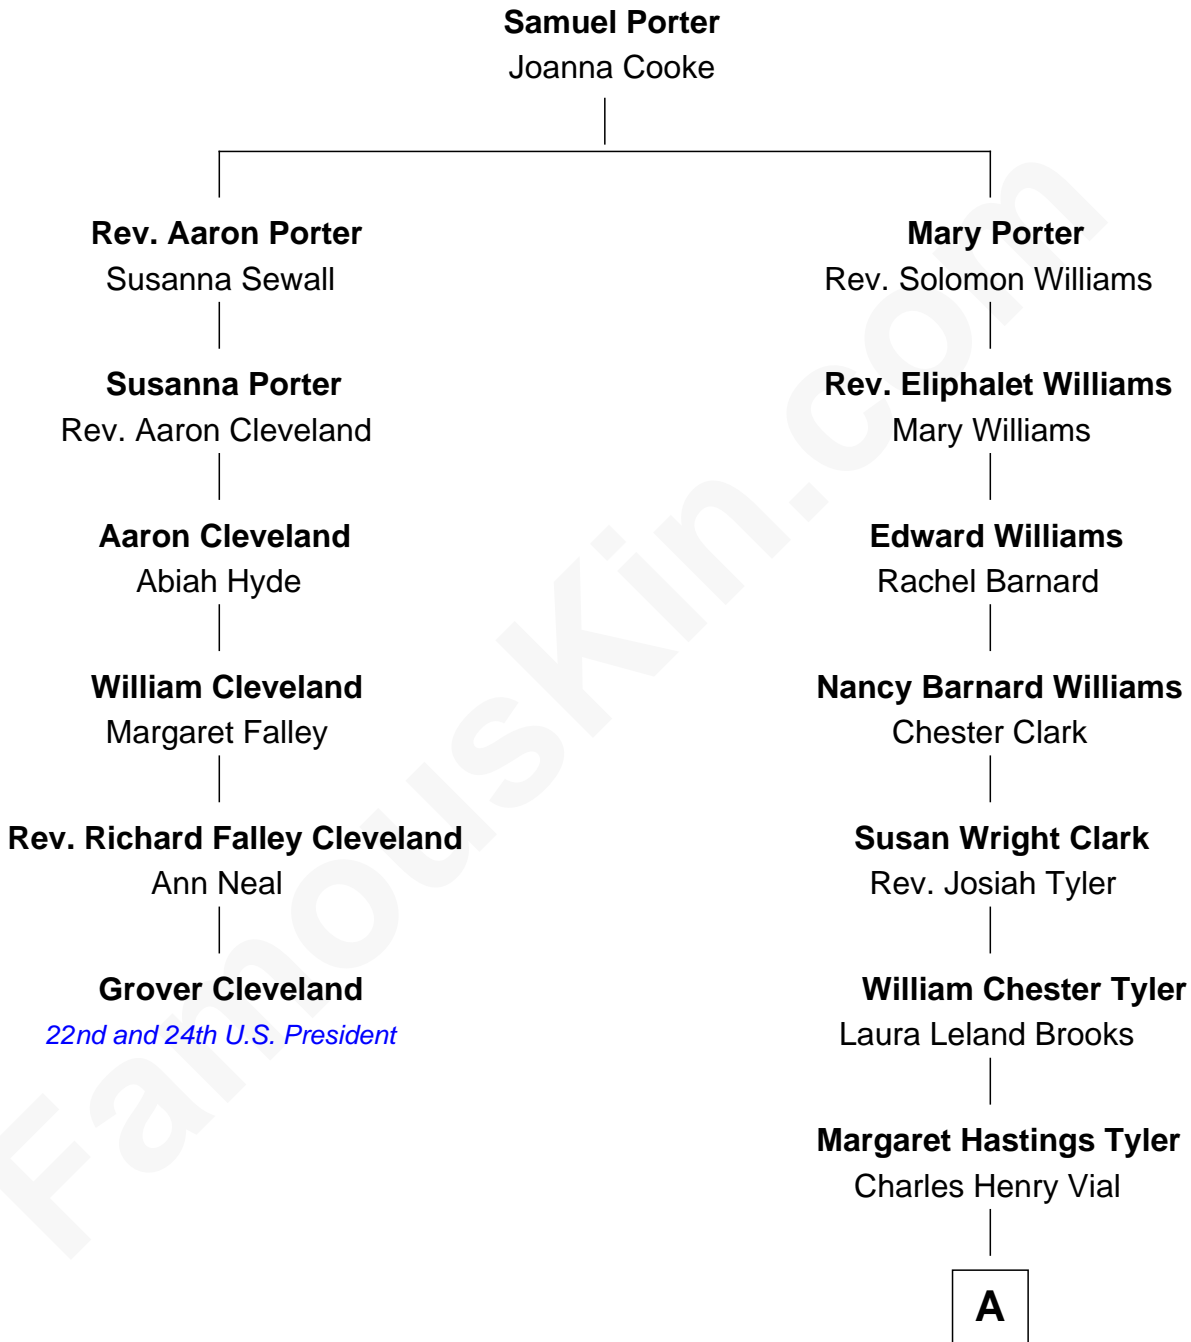

FamousKin.com

Relationship Chart of

Grover Cleveland

22nd and 24th U.S. President

5th cousin 4 times removed of

Kate Upton

Sports Illustrated Swimsuit Cover Model

A

Elizabeth Brooks Vial
Stephen Edward Upton

Jefferson Matthew Upton
Shelley Fawn Davis

Kate Upton
Model and Actress

FamousKin.com