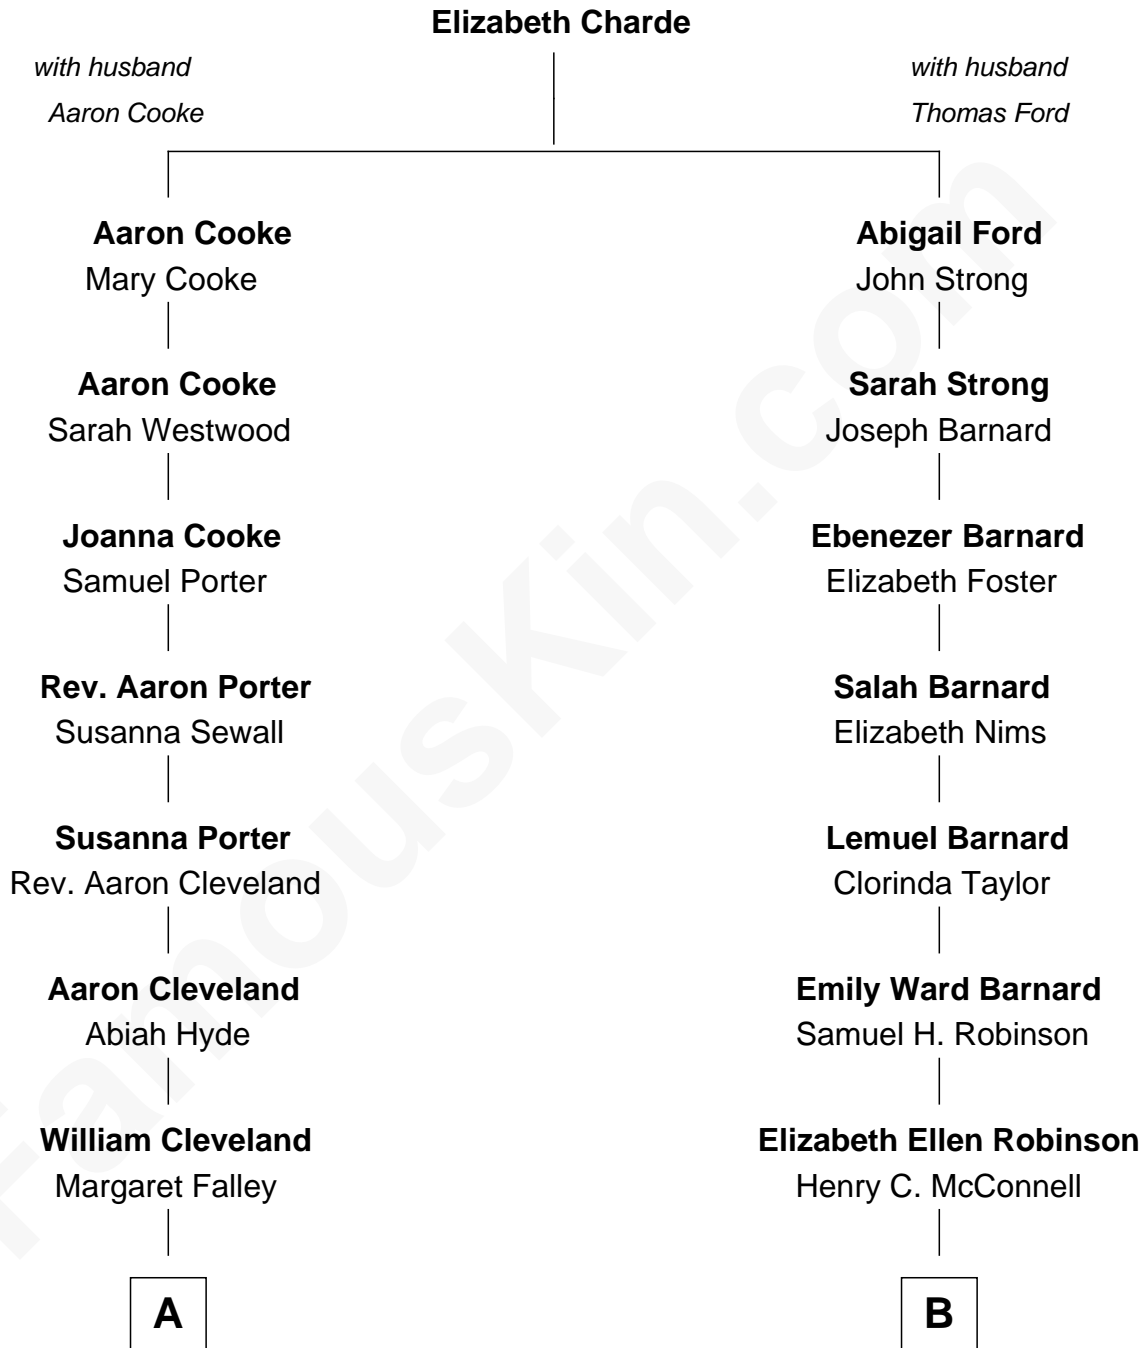

FamousKin.com

Relationship Chart of

Grover Cleveland

22nd and 24th U.S. President

8th cousin of

Lillian Gish

Stage, TV and Movie Actress

FamousKin.com