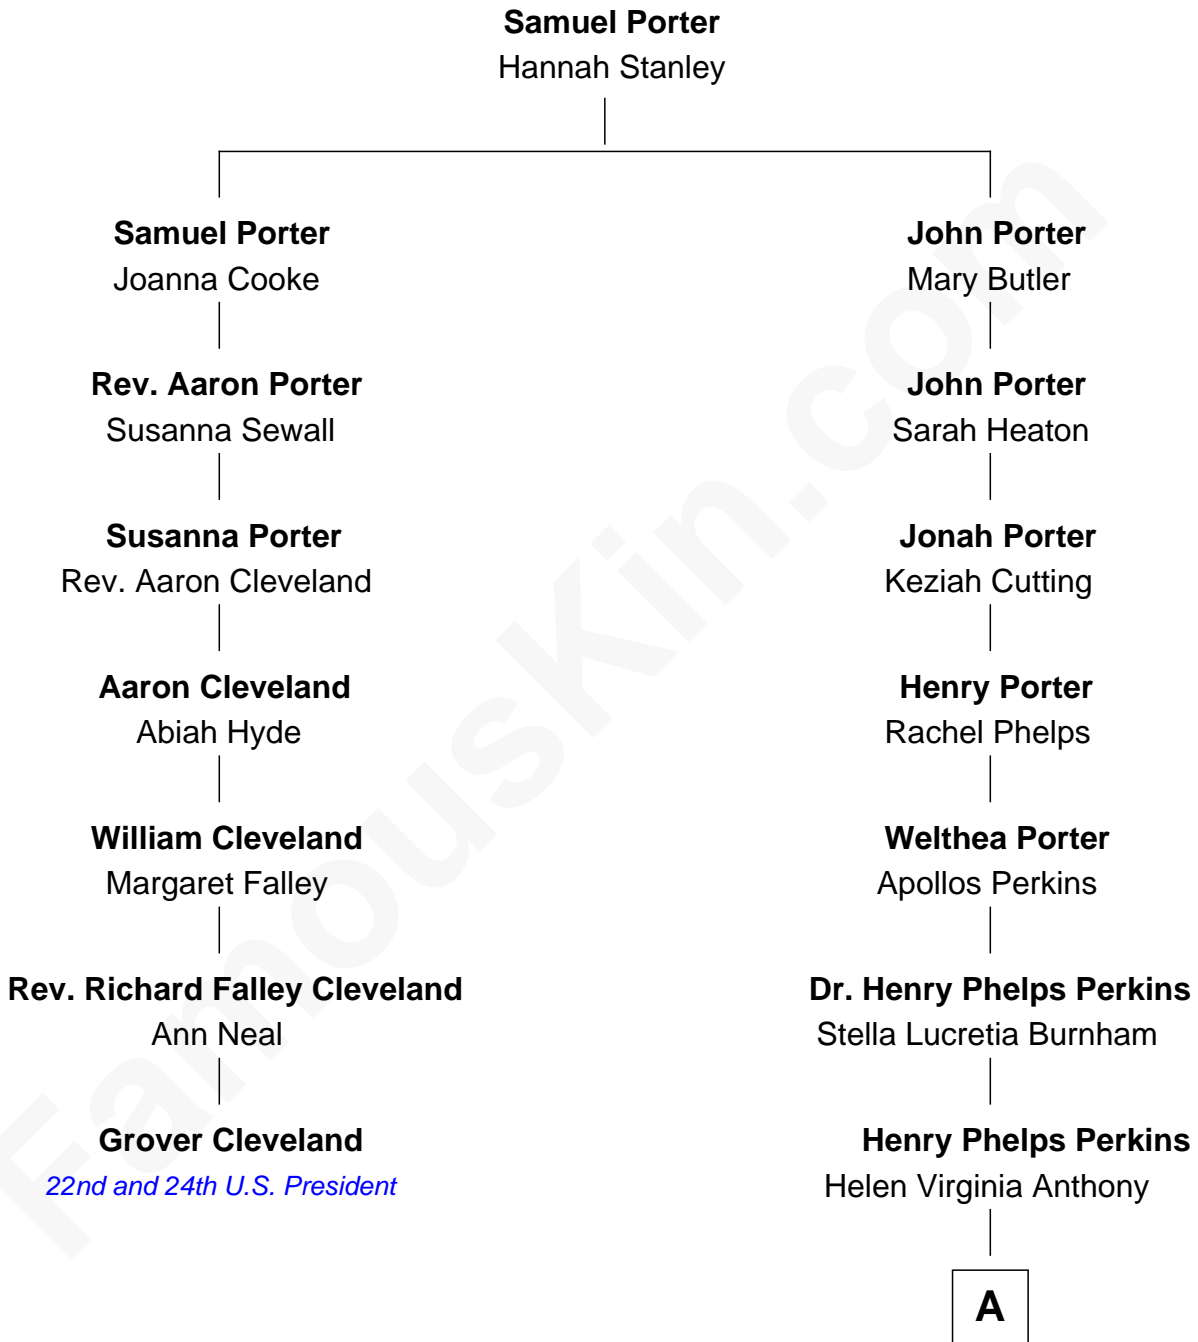

FamousKin.com
Relationship Chart of
Grover Cleveland

22nd and 24th U.S. President

6th cousin 2 times removed of

Anthony Perkins
Movie Actor

A

Osgood Perkins
Janet Esselstyn Rane

Anthony Perkins
Movie Actor

FamousKin.com