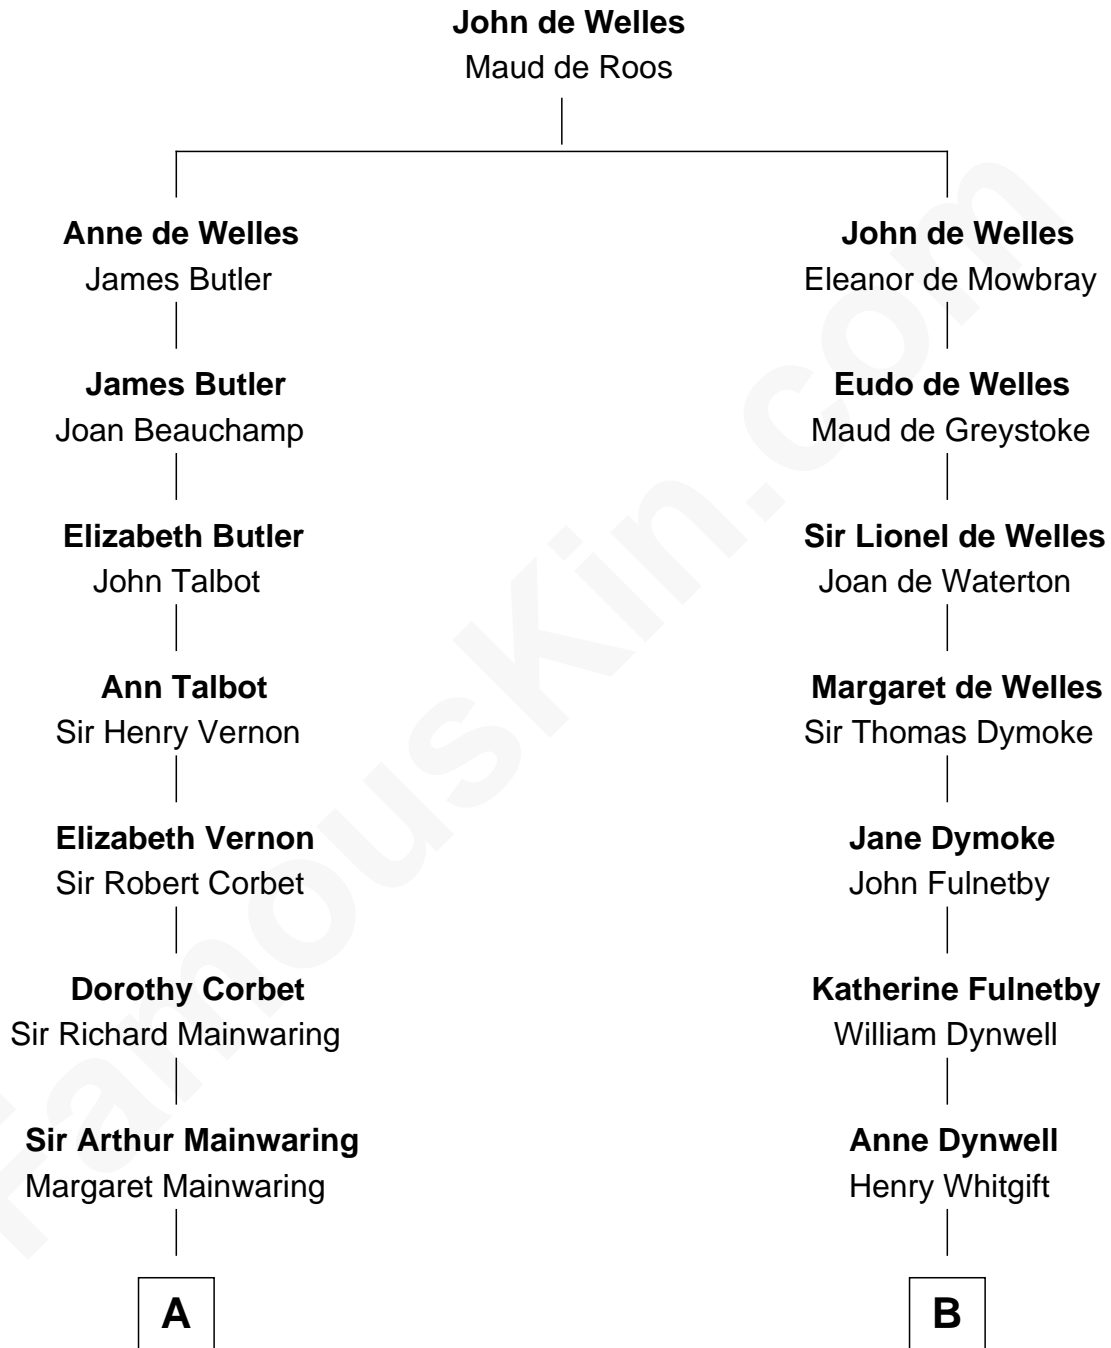

## Relationship Chart of

### Grover Cleveland

22nd and 24th U.S. President

16th cousin 2 times removed of

**Ray Bradbury**

Author of *The Martian Chronicles*

C

Leonard Spaulding Bradbury

Esther Marie Moberg