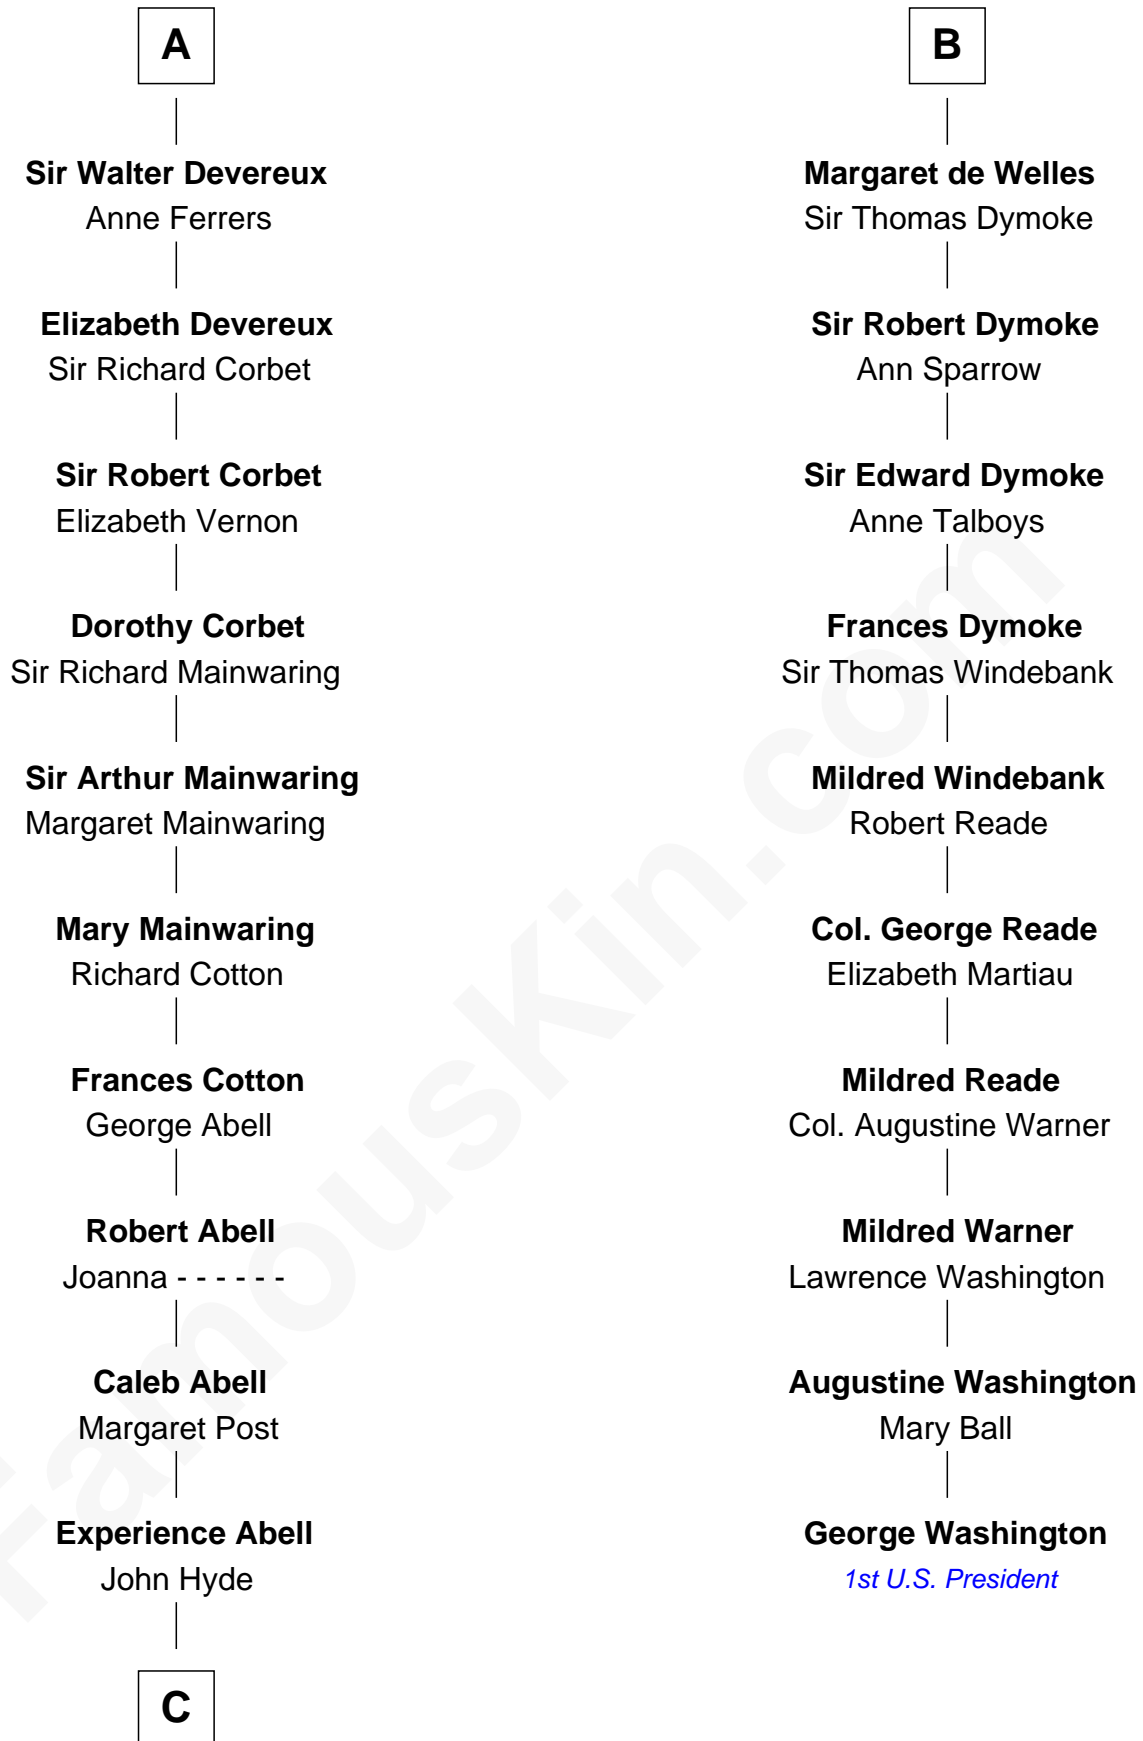

FamousKin.com Relationship Chart of

Grover Cleveland

22nd and 24th U.S. President

16th cousin 5 times removed of

George Washington

1st U.S. President

Sir William de Fiennes

Blanche de Brienne

C

James Hyde
Sarah Marshall

Abiah Hyde
Aaron Cleveland

William Cleveland
Margaret Falley

Rev. Richard Falley Cleveland
Ann Neal

Grover Cleveland
22nd and 24th U.S. President

FamousKin.com