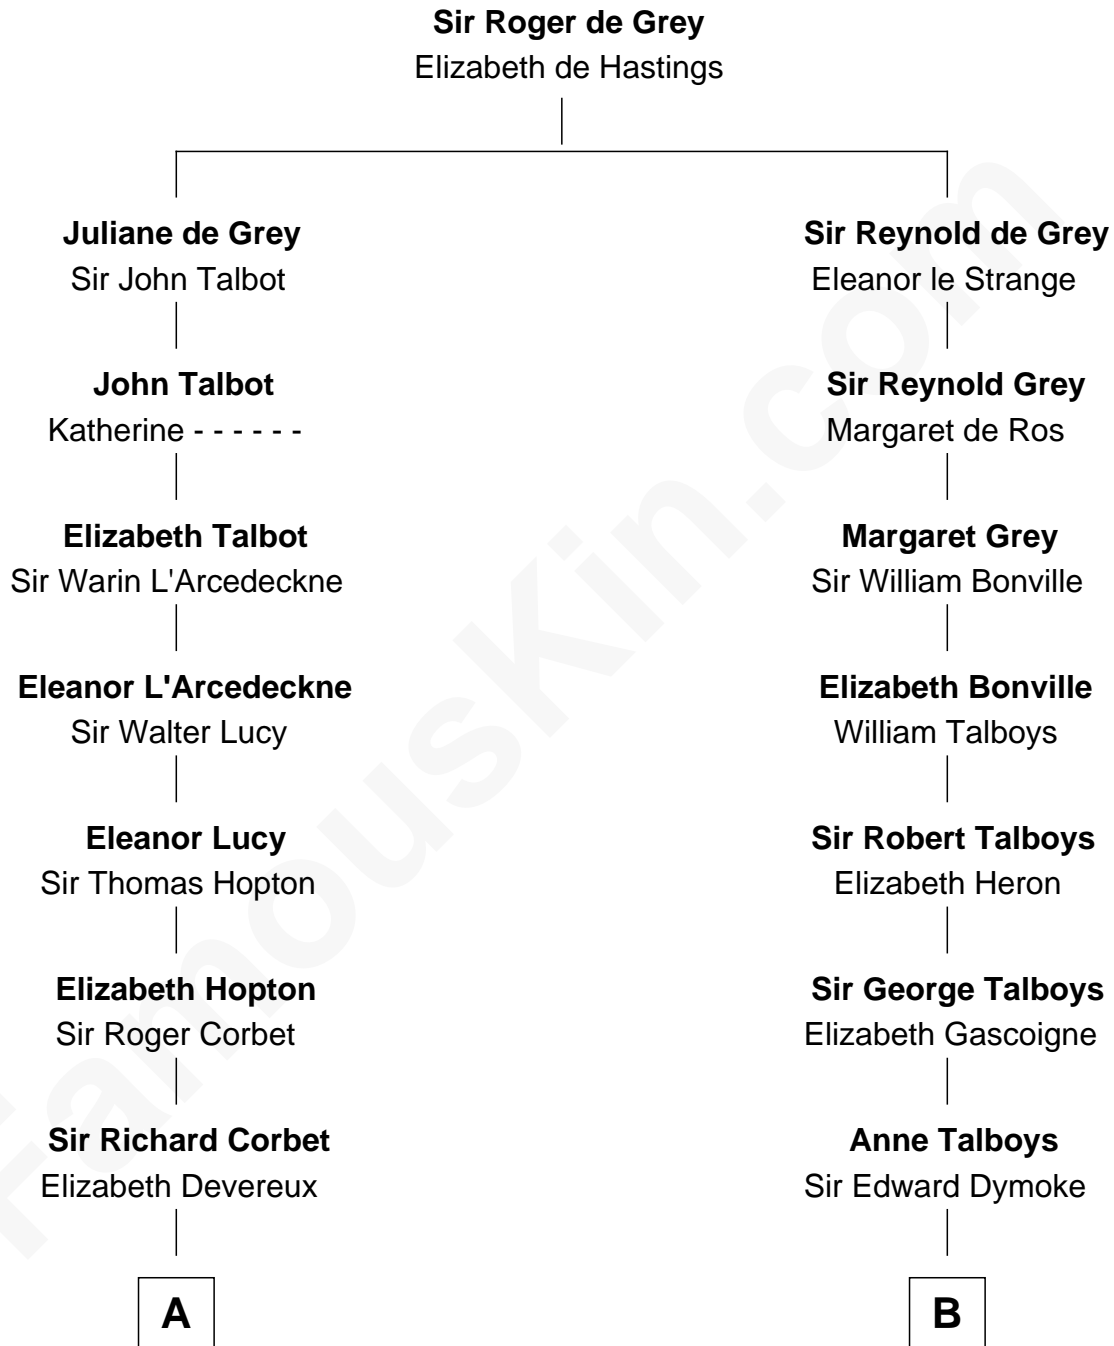

# FamousKin.com Relationship Chart of

**Grover Cleveland**

*22nd and 24th U.S. President*

13th cousin 6 times removed of

**George Washington**

*1st U.S. President*

**C**

William Cleveland

Margaret Falley

Rev. Richard Falley Cleveland

Ann Neal

Grover Cleveland

*22nd and 24th U.S. President*

FamousKin.com