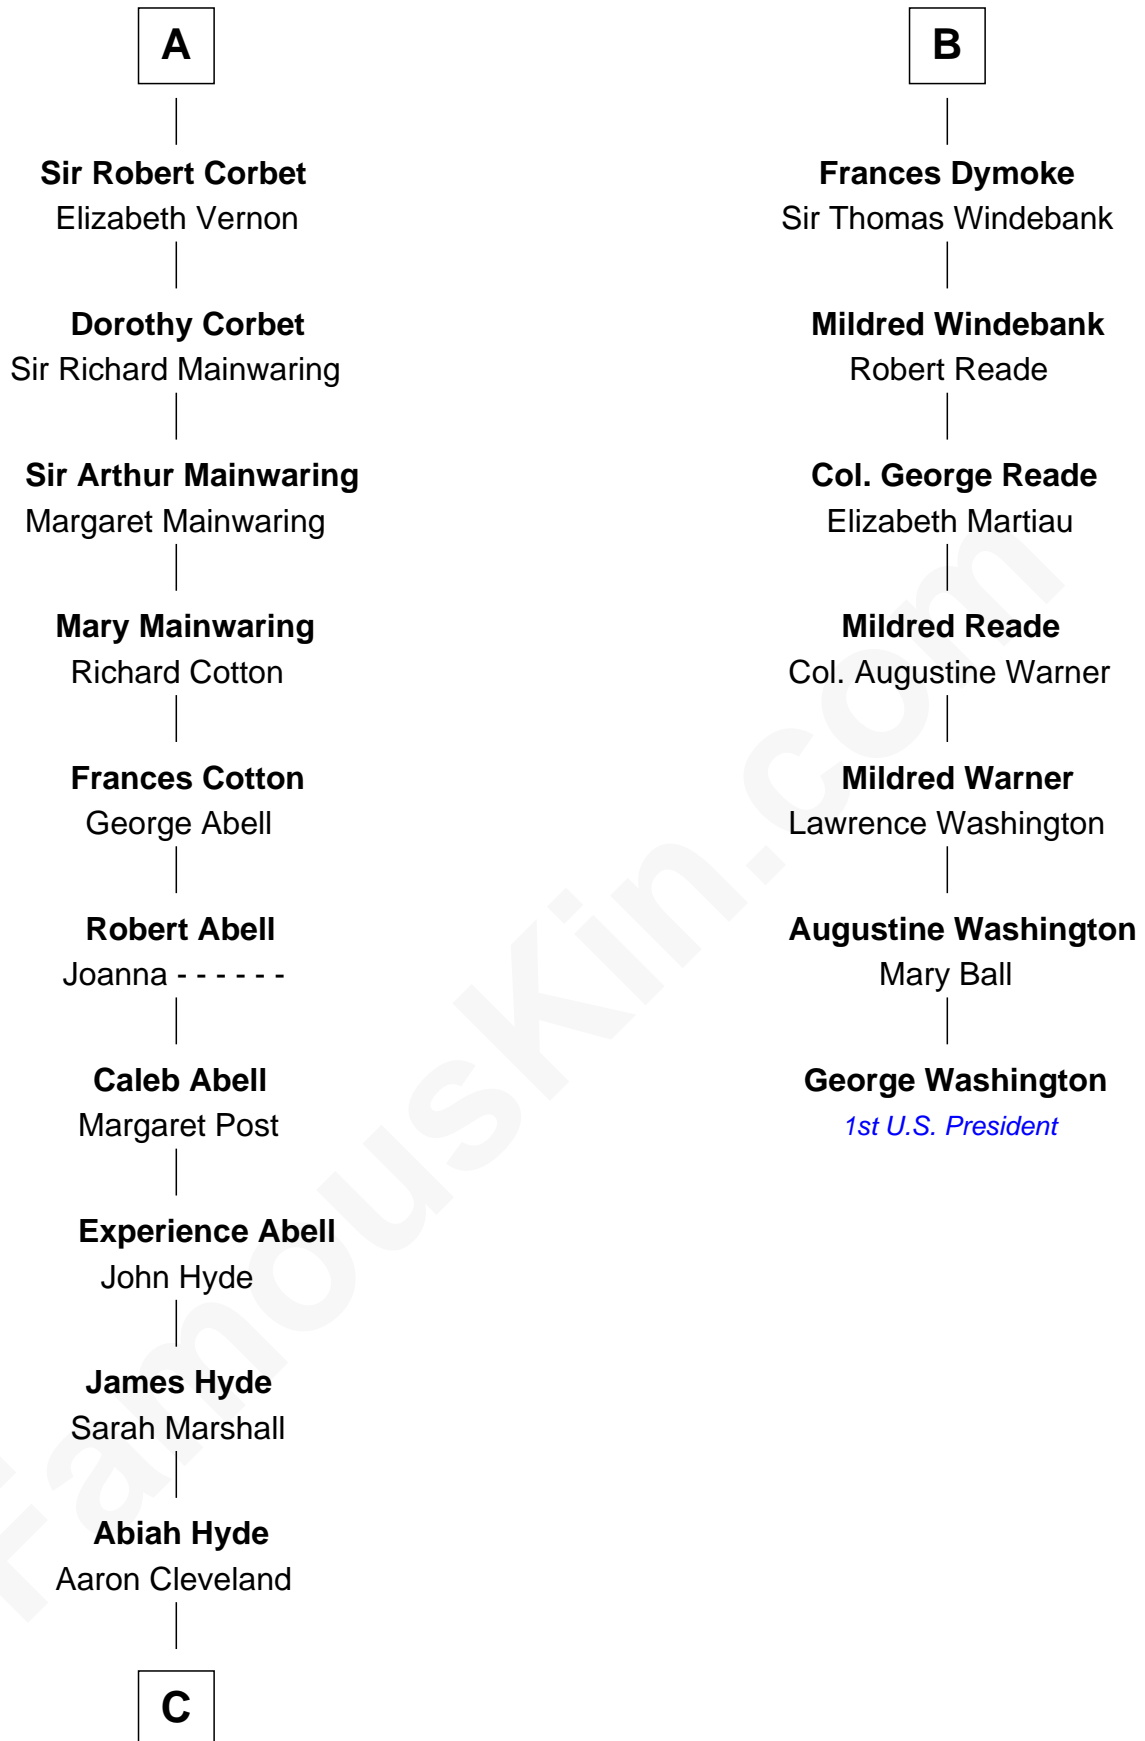

# FamousKin.com Relationship Chart of

**Grover Cleveland**

*22nd and 24th U.S. President*

13th cousin 6 times removed of

**George Washington**

*1st U.S. President*

**C**

William Cleveland

Margaret Falley

Rev. Richard Falley Cleveland

Ann Neal

Grover Cleveland

*22nd and 24th U.S. President*

FamousKin.com