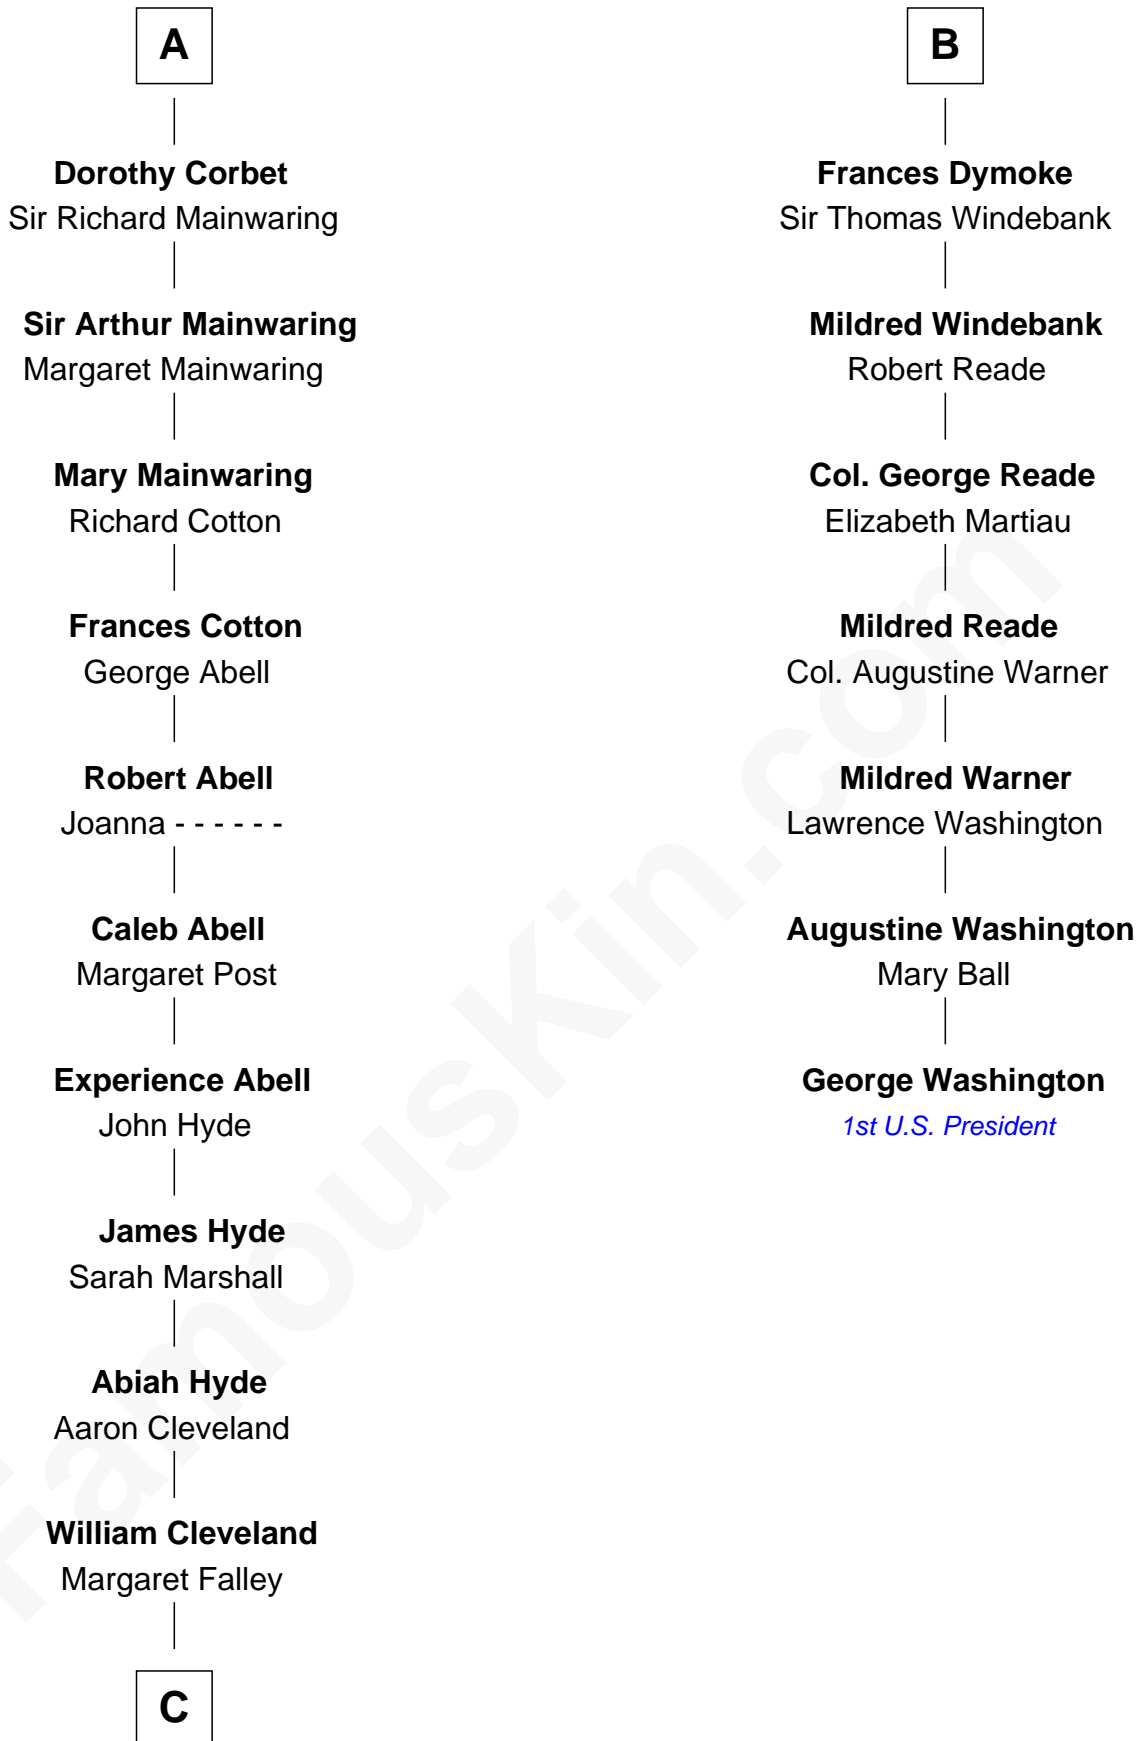

# FamousKin.com Relationship Chart of

**Grover Cleveland**

*22nd and 24th U.S. President*

13th cousin 5 times removed of

**George Washington**

*1st U.S. President*

**Ralph de Stafford**

Margaret de Audley

Thomas de Ros

**Margaret de Ros**

Sir Reynold Grey

**Margaret Grey**

Sir William Bonville

**Elizabeth Bonville**

William Talboys

**Sir Robert Talboys**

Elizabeth Heron

**Sir George Talboys**

Elizabeth Gascoigne

**Anne Talboys**

Sir Edward Dymoke

**B**

**C**

Rev. Richard Falley Cleveland

Ann Neal

**Grover Cleveland**

*22nd and 24th U.S. President*

FamousKin.com