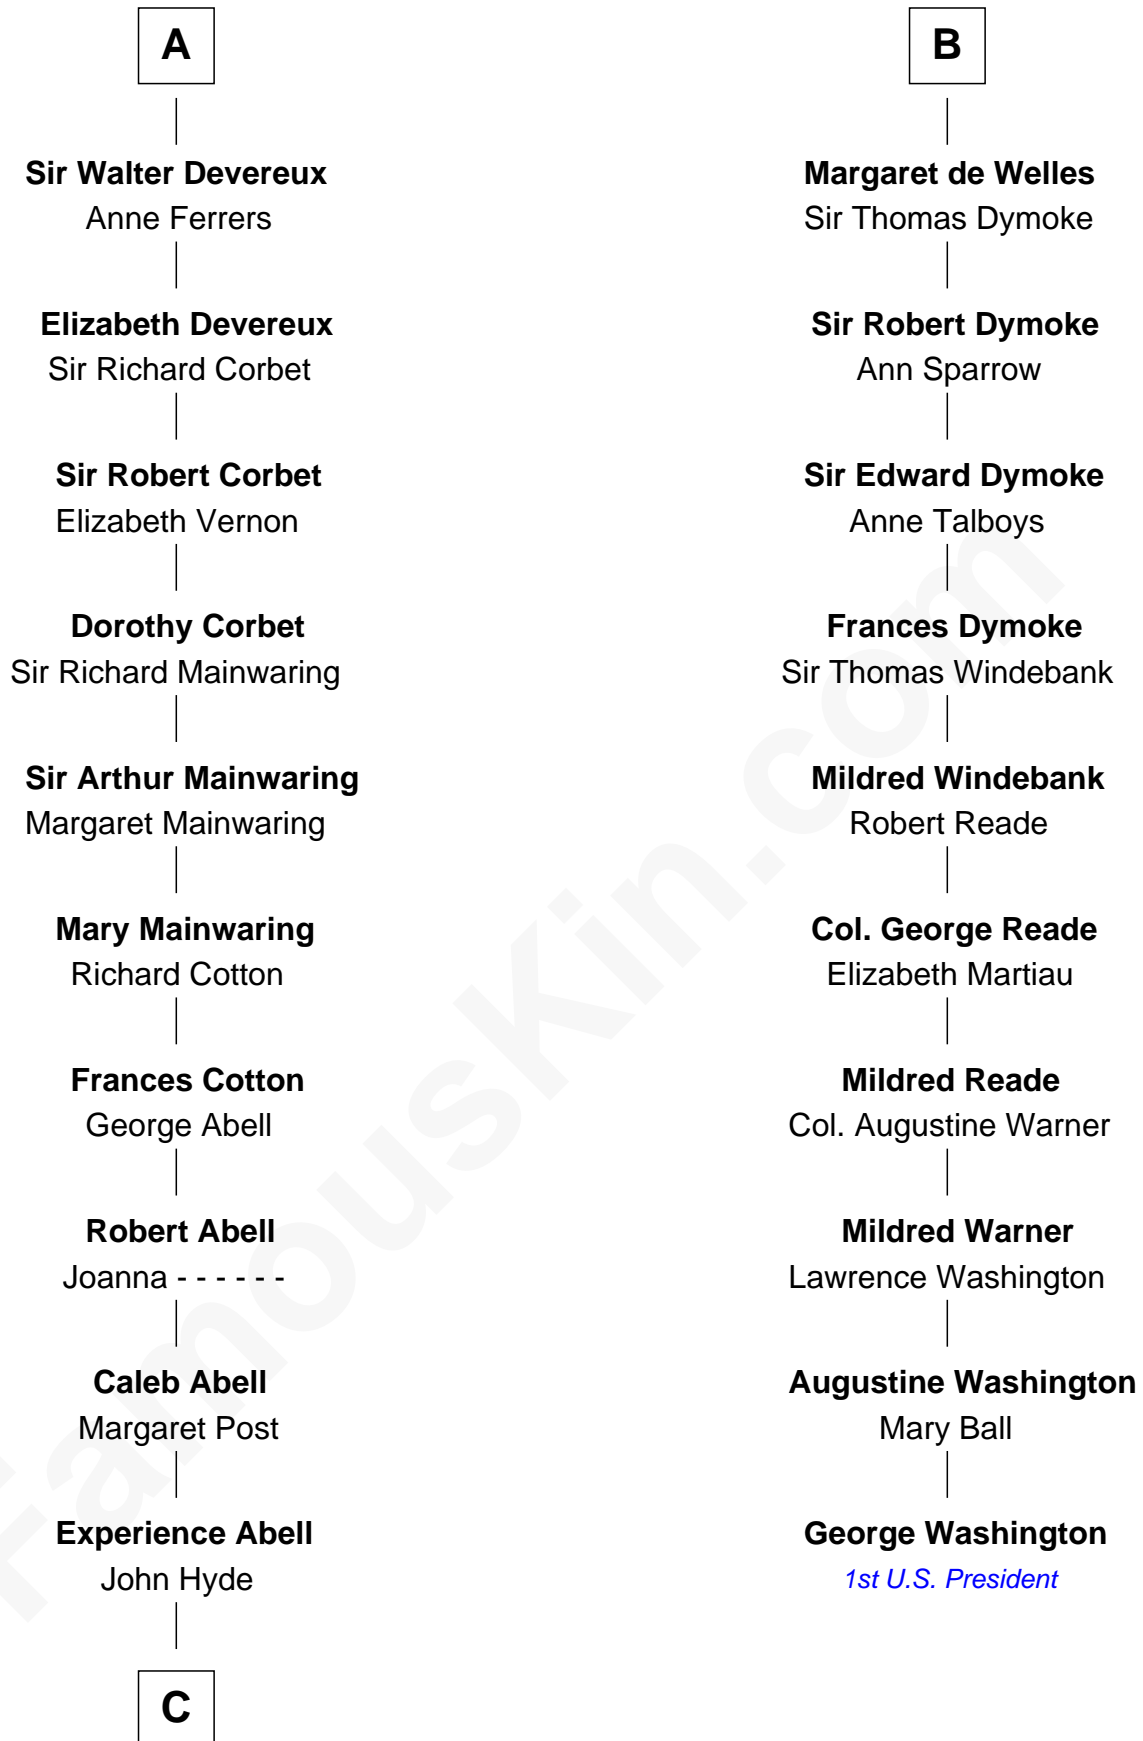

FamousKin.com Relationship Chart of

Grover Cleveland

22nd and 24th U.S. President

16th cousin 5 times removed of

George Washington

1st U.S. President

Roger Mortimer
Maud de Braose

C

James Hyde
Sarah Marshall

Abiah Hyde
Aaron Cleveland

William Cleveland
Margaret Falley

Rev. Richard Falley Cleveland
Ann Neal

Grover Cleveland
22nd and 24th U.S. President

FamousKin.com