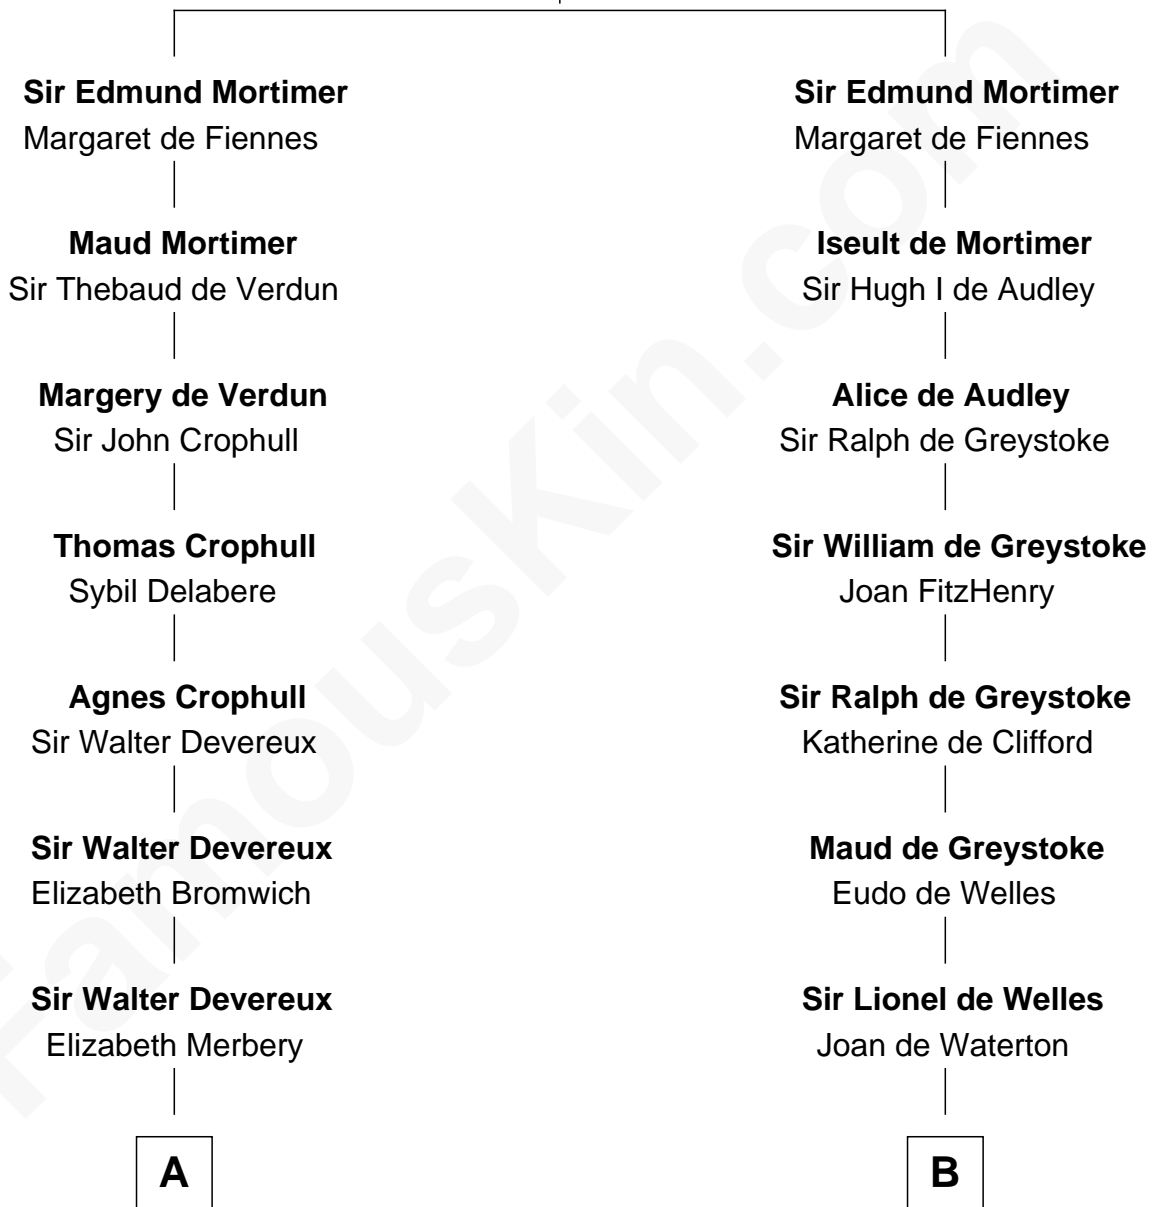

FamousKin.com Relationship Chart of

Grover Cleveland

22nd and 24th U.S. President

16th cousin 5 times removed of

George Washington

1st U.S. President

Roger Mortimer
Maud de Braose

C

James Hyde
Sarah Marshall

Abiah Hyde
Aaron Cleveland

William Cleveland
Margaret Falley

Rev. Richard Falley Cleveland
Ann Neal

Grover Cleveland
22nd and 24th U.S. President

FamousKin.com