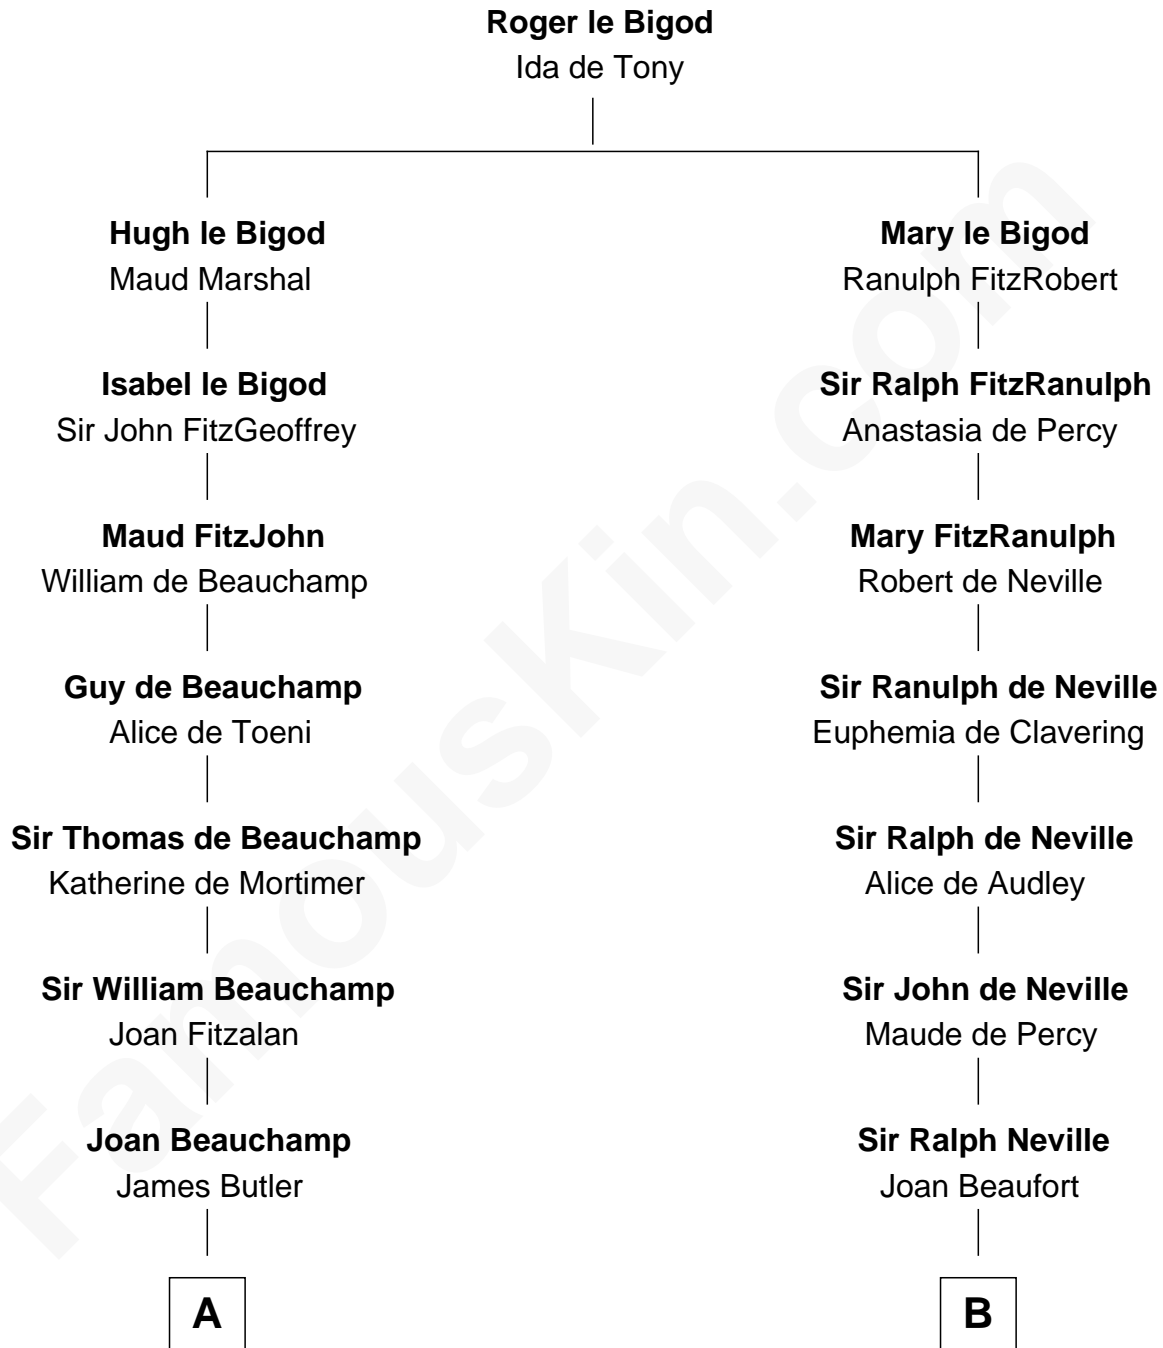

FamousKin.com

Relationship Chart of

Grover Cleveland

22nd and 24th U.S. President

18th cousin 3 times removed of

John Langdon

Signer of the U.S. Constitution

C

James Hyde
Sarah Marshall

Abiah Hyde
Aaron Cleveland

William Cleveland
Margaret Falley

Rev. Richard Falley Cleveland
Ann Neal

Grover Cleveland
22nd and 24th U.S. President

D

Mary Hall
John Langdon

John Langdon
Signer of the U.S. Constitution