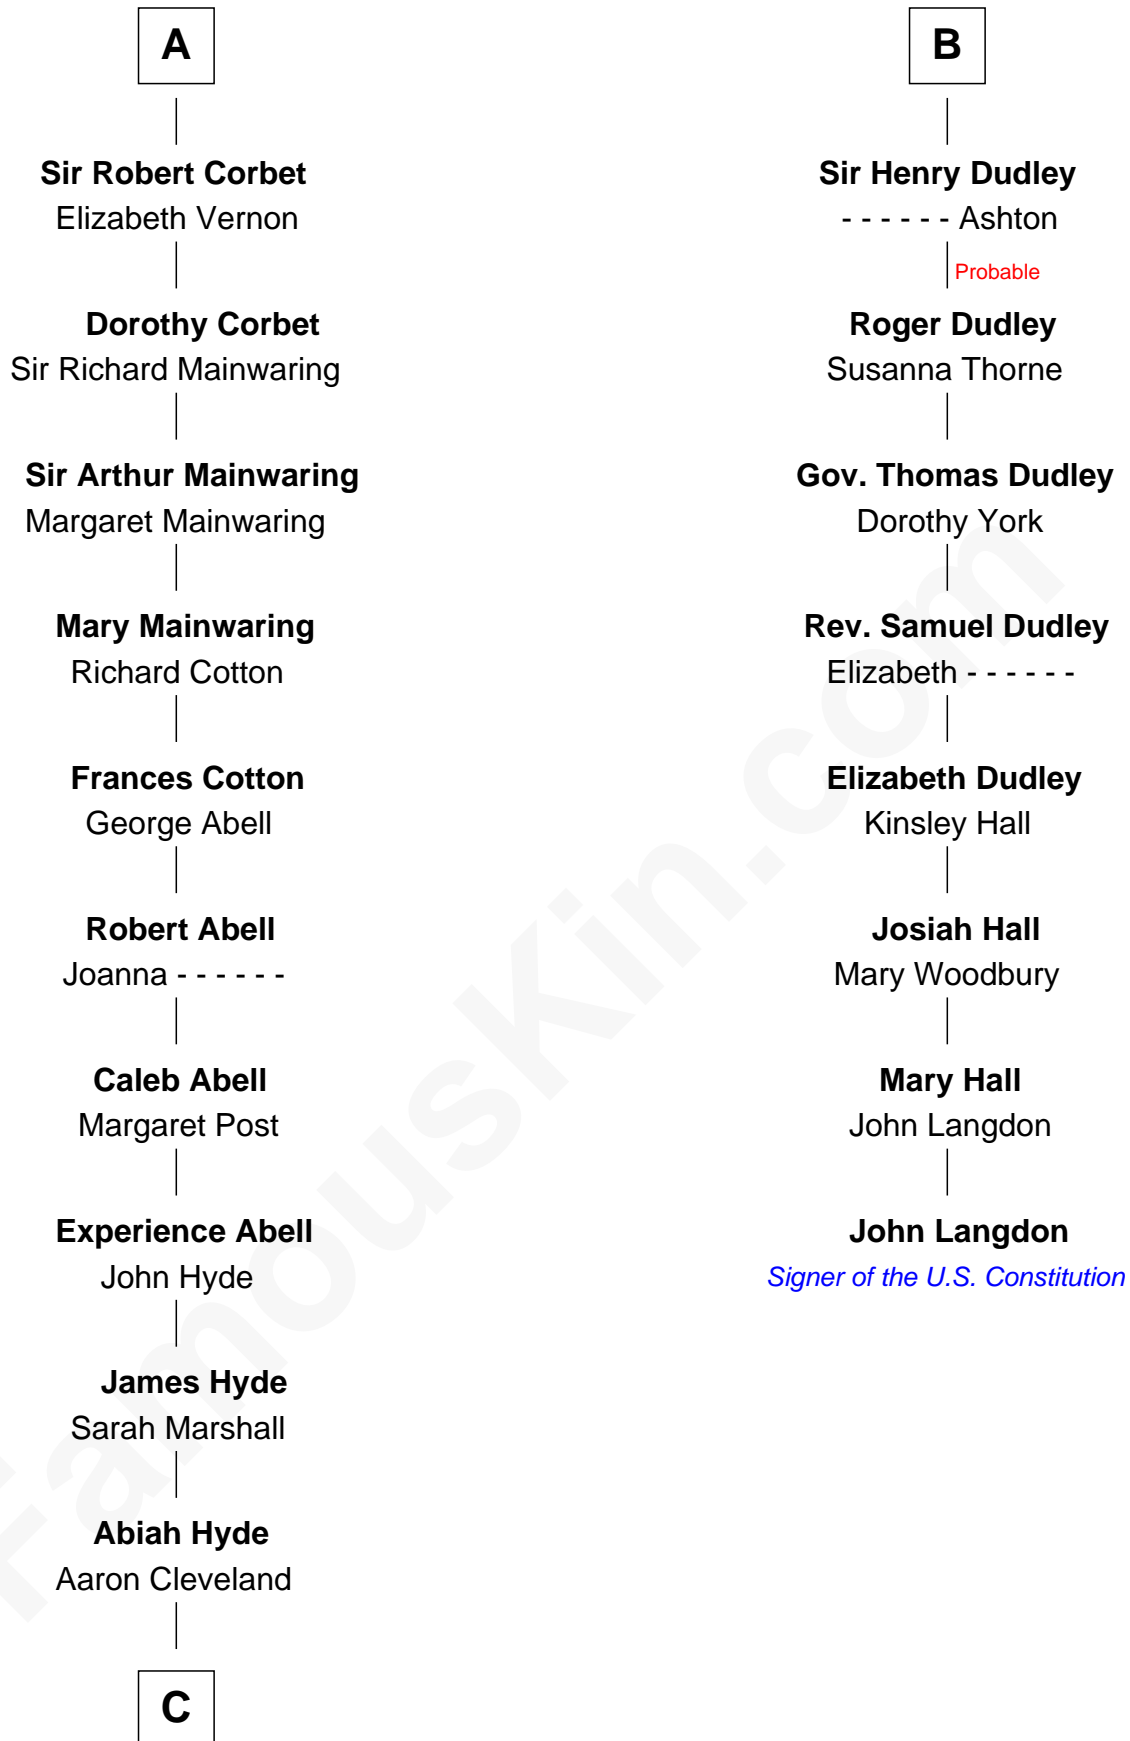

FamousKin.com

Relationship Chart of

Grover Cleveland

22nd and 24th U.S. President

14th cousin 5 times removed of

John Langdon

Signer of the U.S. Constitution

FamousKin.com