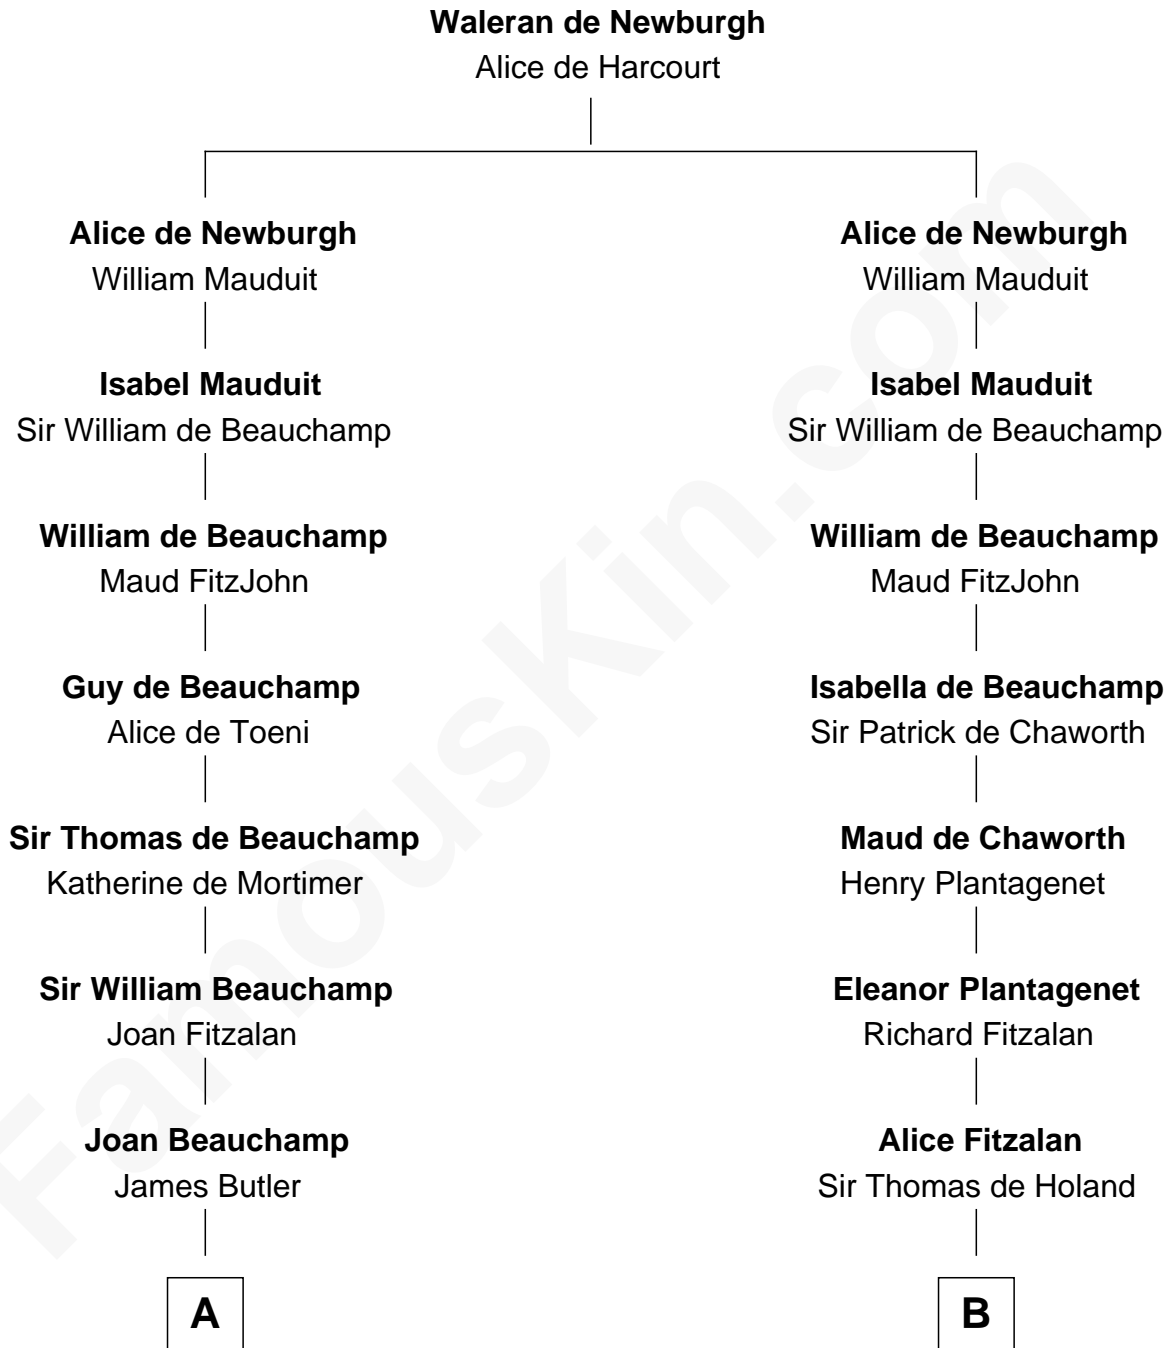

FamousKin.com

Relationship Chart of

Grover Cleveland

22nd and 24th U.S. President

19th cousin 2 times removed of

John Langdon

Signer of the U.S. Constitution