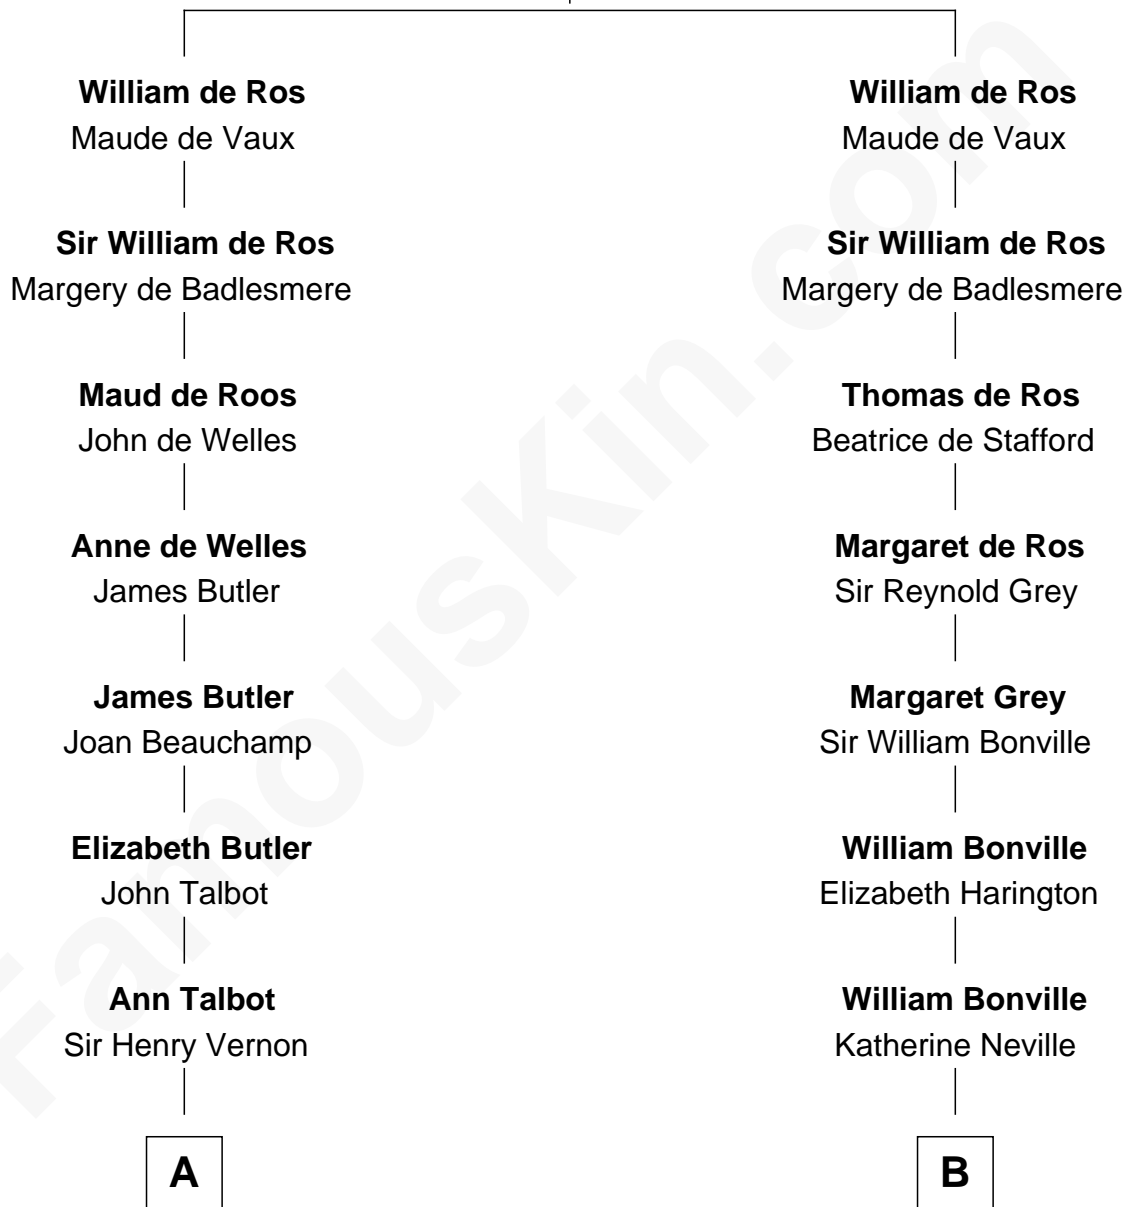

Sir Robert de Ros

Isabel de Aubeney