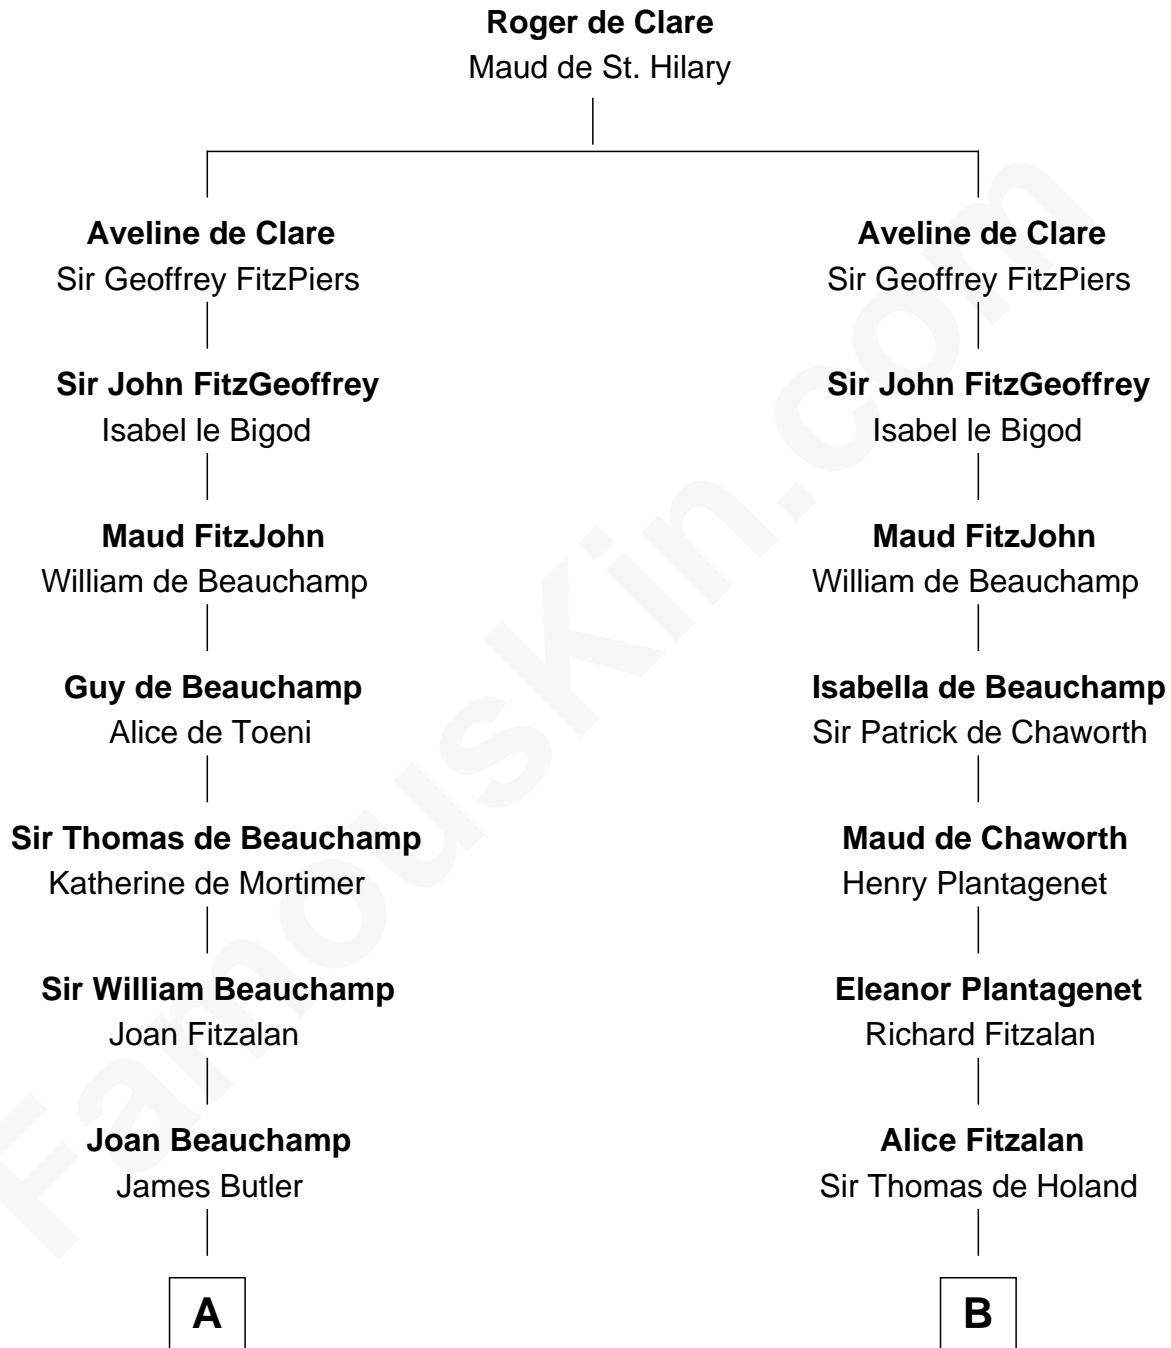

FamousKin.com

Relationship Chart of

Grover Cleveland

22nd and 24th U.S. President

19th cousin 2 times removed of

John Langdon

Signer of the U.S. Constitution

C

James Hyde
Sarah Marshall

Abiah Hyde
Aaron Cleveland

William Cleveland
Margaret Falley

Rev. Richard Falley Cleveland
Ann Neal

Grover Cleveland
22nd and 24th U.S. President

D

Josiah Hall
Mary Woodbury

Mary Hall
John Langdon