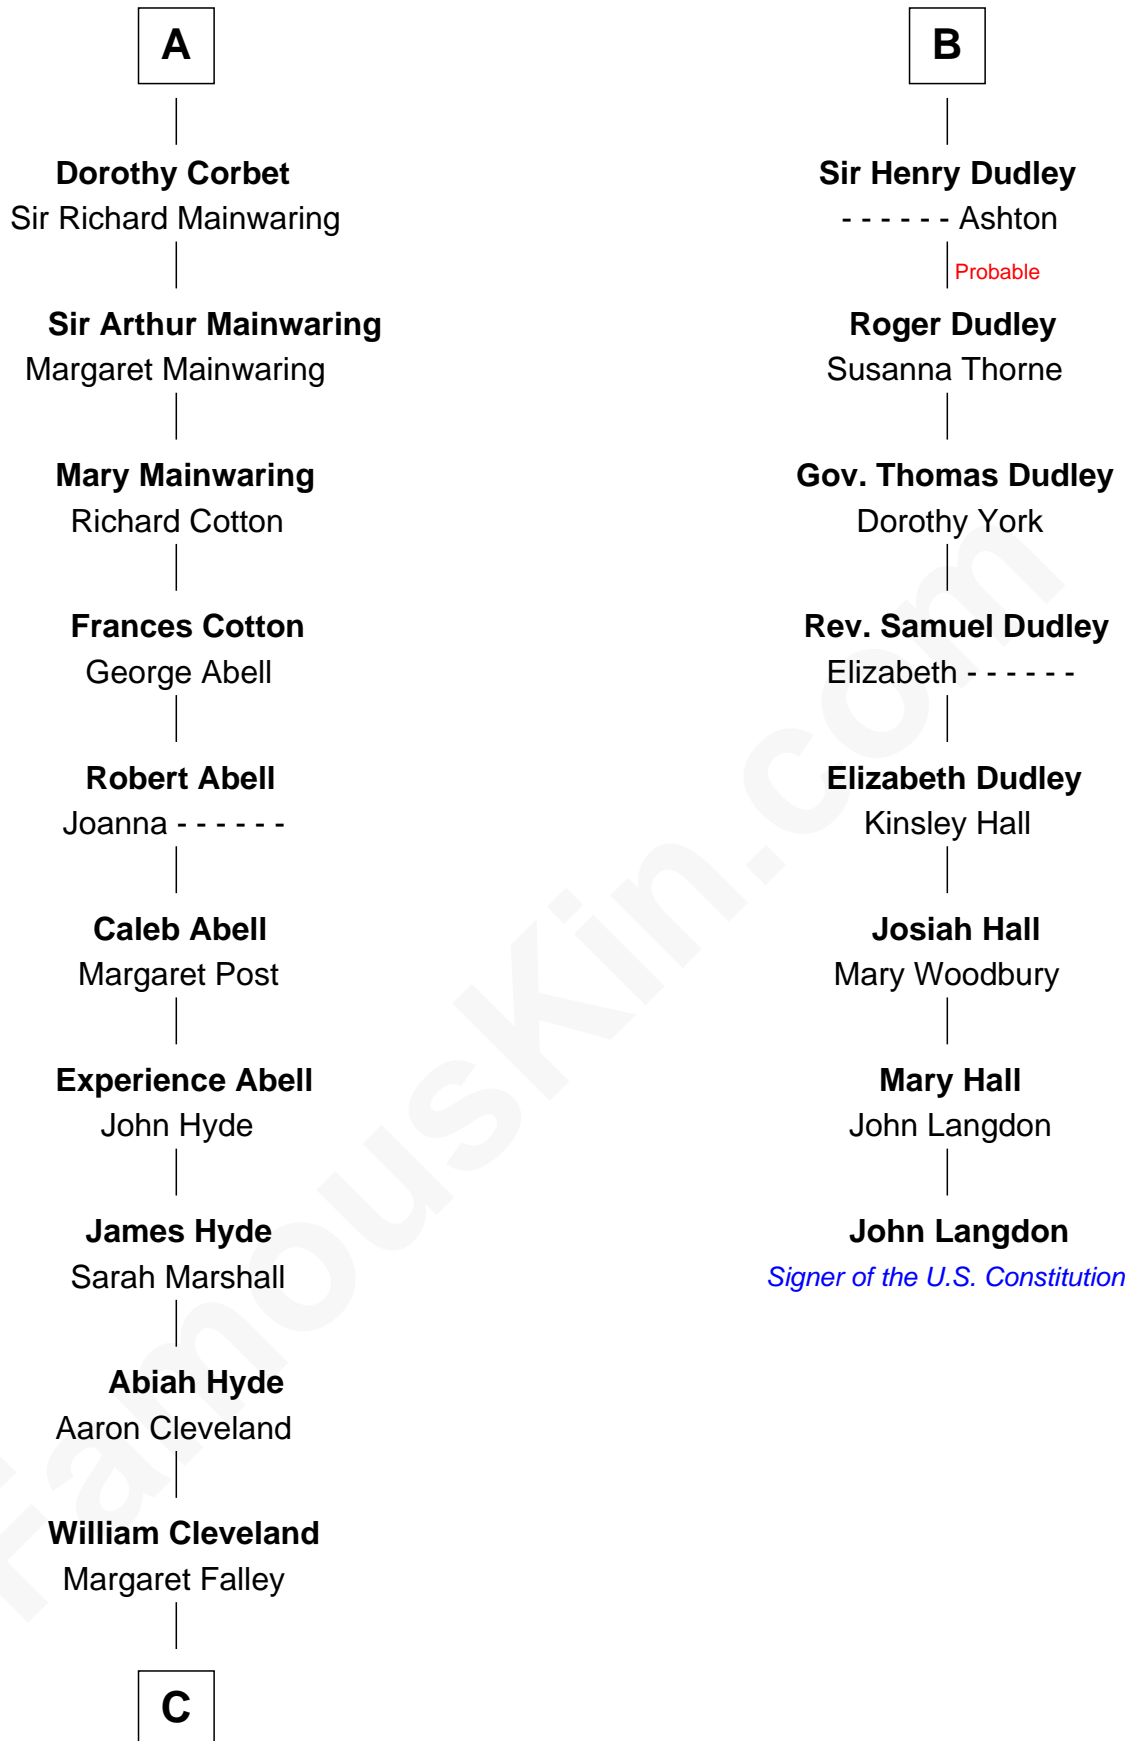

## Relationship Chart of

### Grover Cleveland

22nd and 24th U.S. President

14th cousin 4 times removed of

**John Langdon**

Signer of the U.S. Constitution

**C**

Rev. Richard Falley Cleveland

Ann Neal

**Grover Cleveland**

*22nd and 24th U.S. President*

FamousKin.com