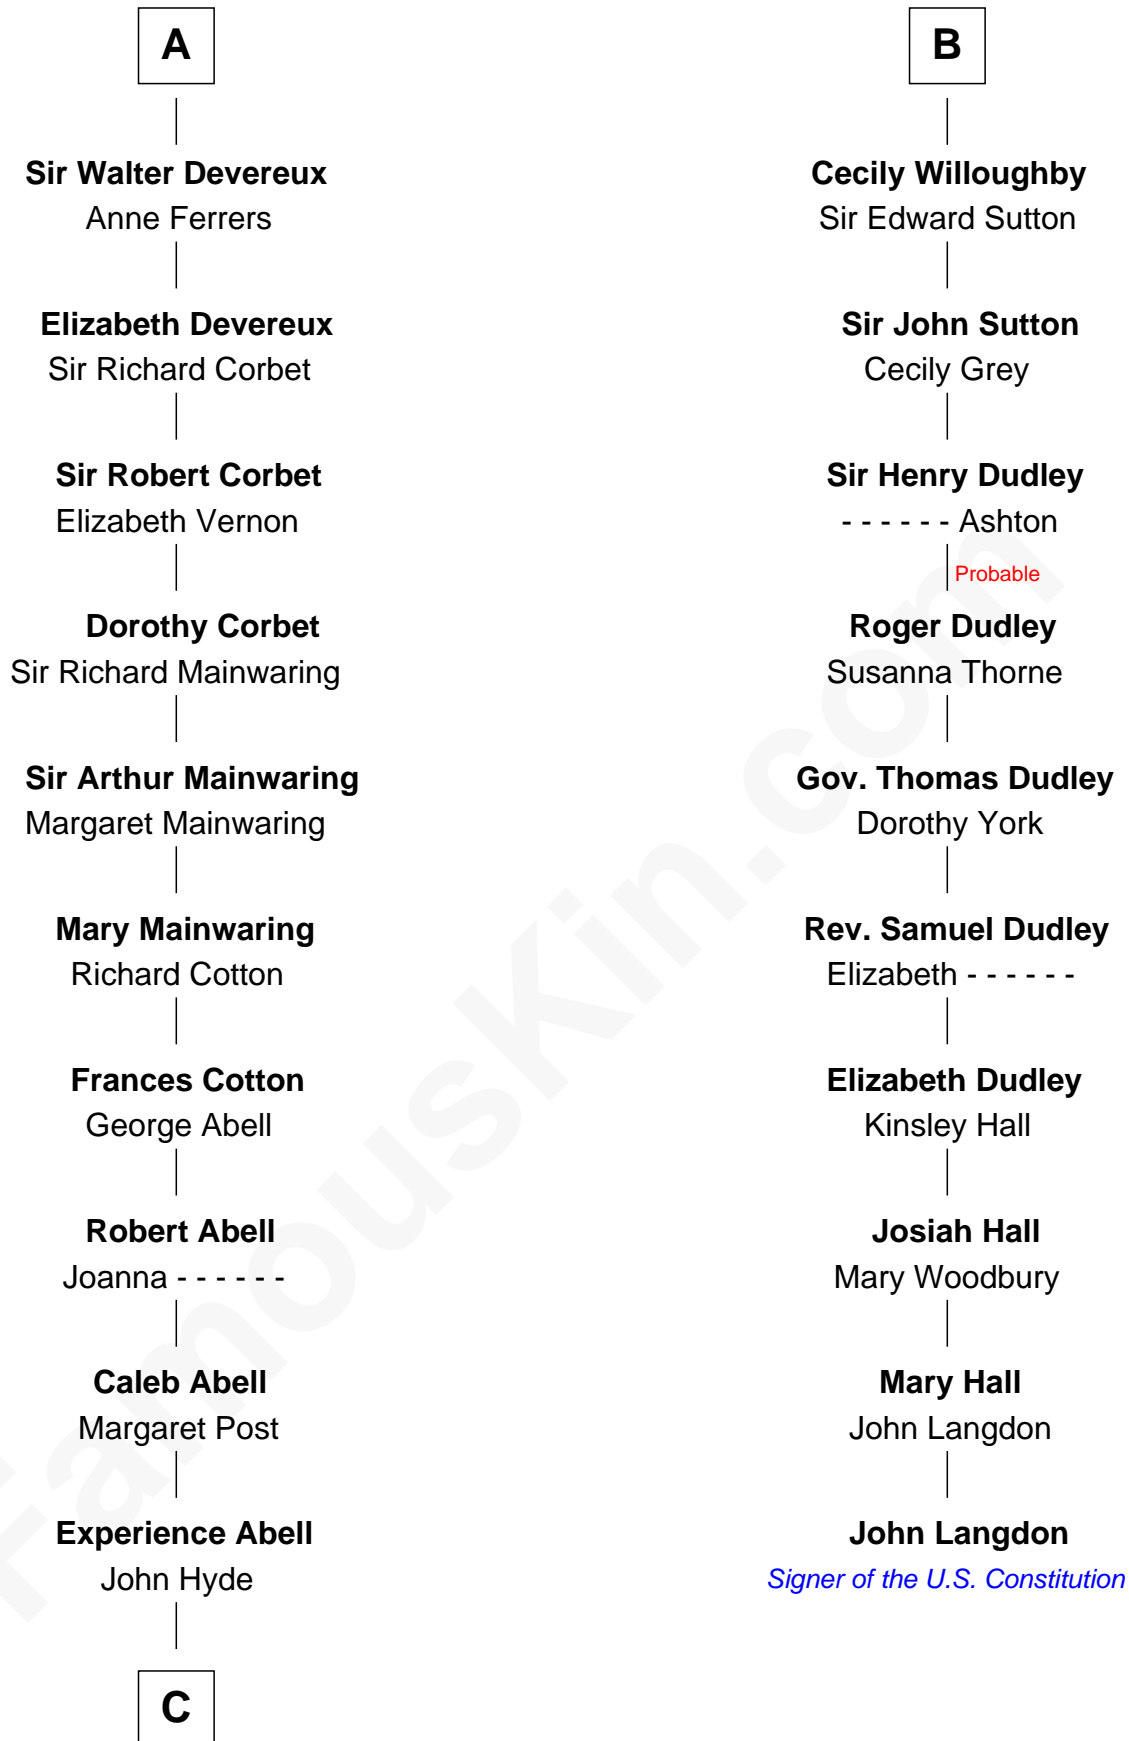

## Relationship Chart of

### Grover Cleveland

22nd and 24th U.S. President

16th cousin 5 times removed of

**John Langdon**

Signer of the U.S. Constitution

**C**

James Hyde  
Sarah Marshall

Abiah Hyde  
Aaron Cleveland

William Cleveland  
Margaret Falley

Rev. Richard Falley Cleveland  
Ann Neal

Grover Cleveland  
*22nd and 24th U.S. President*

FamousKin.com