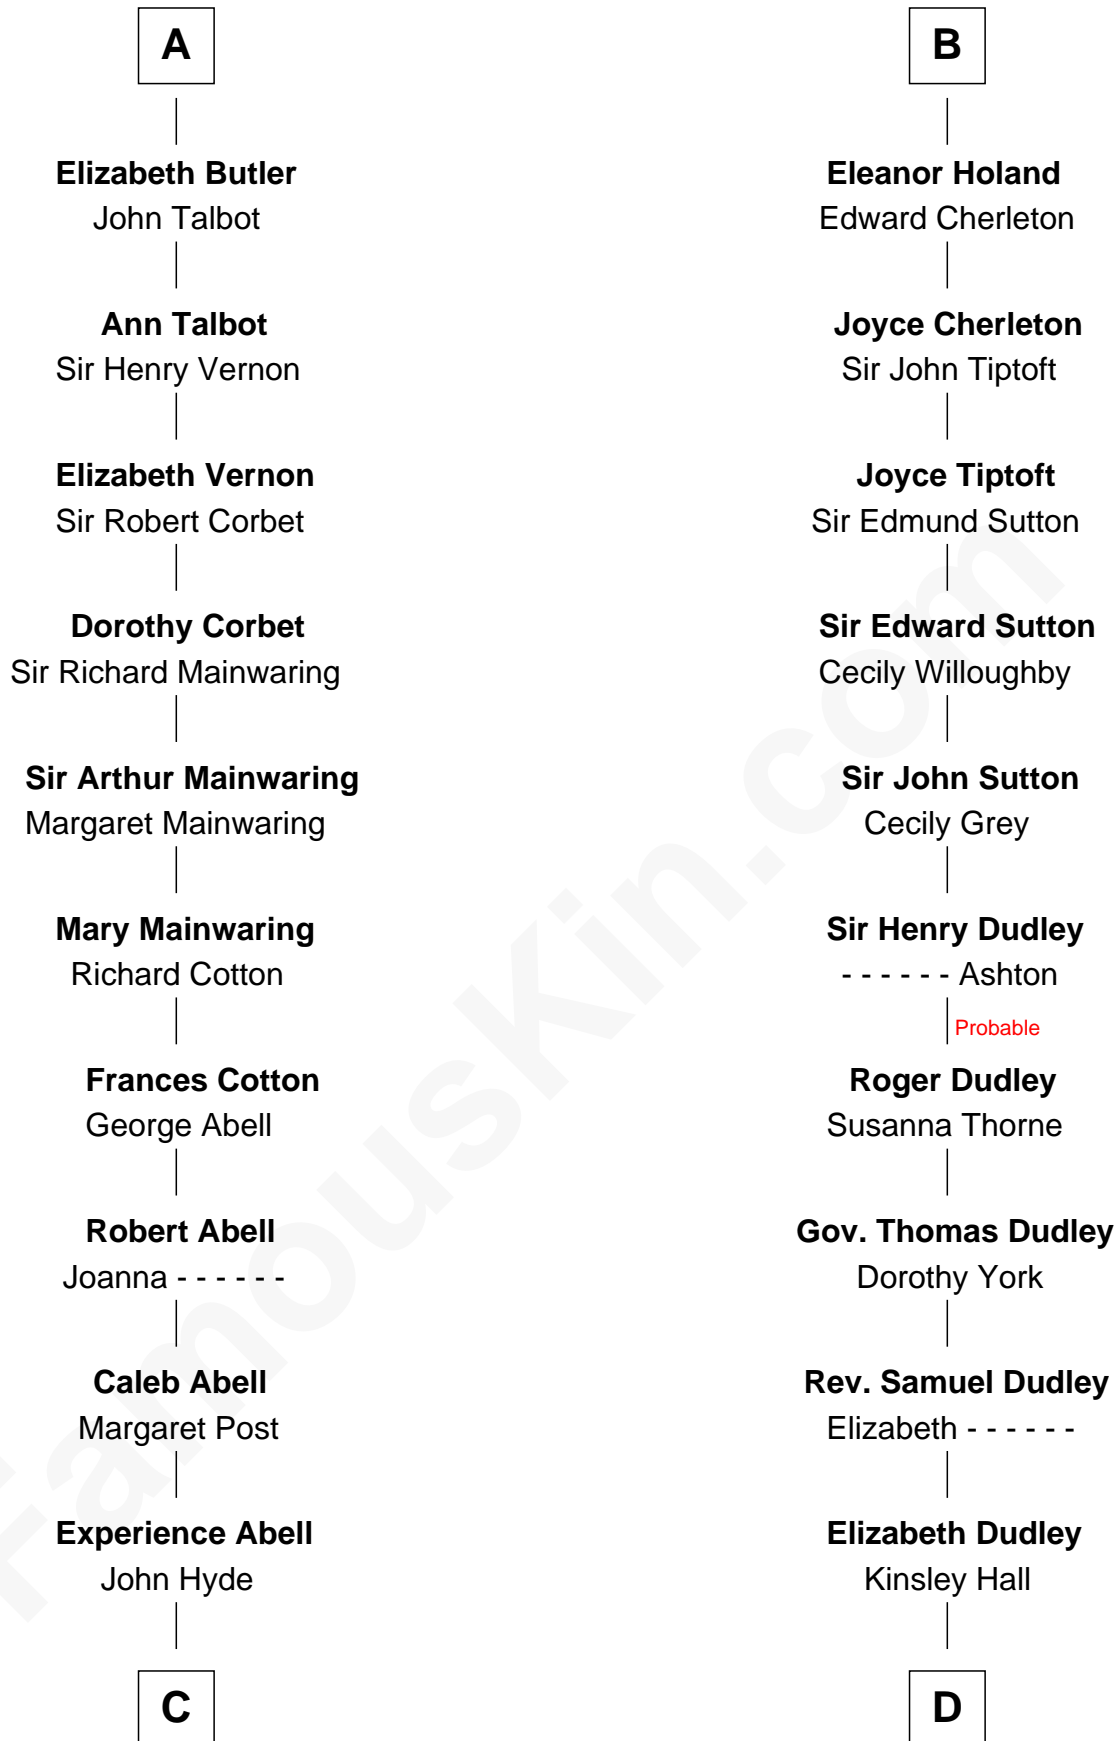

## Relationship Chart of

### Grover Cleveland

22nd and 24th U.S. President

19th cousin 2 times removed of

### John Langdon

Signer of the U.S. Constitution

**C**

**James Hyde**  
Sarah Marshall

**Abiah Hyde**  
Aaron Cleveland

**William Cleveland**  
Margaret Falley

**Rev. Richard Falley Cleveland**  
Ann Neal

**Grover Cleveland**  
*22nd and 24th U.S. President*