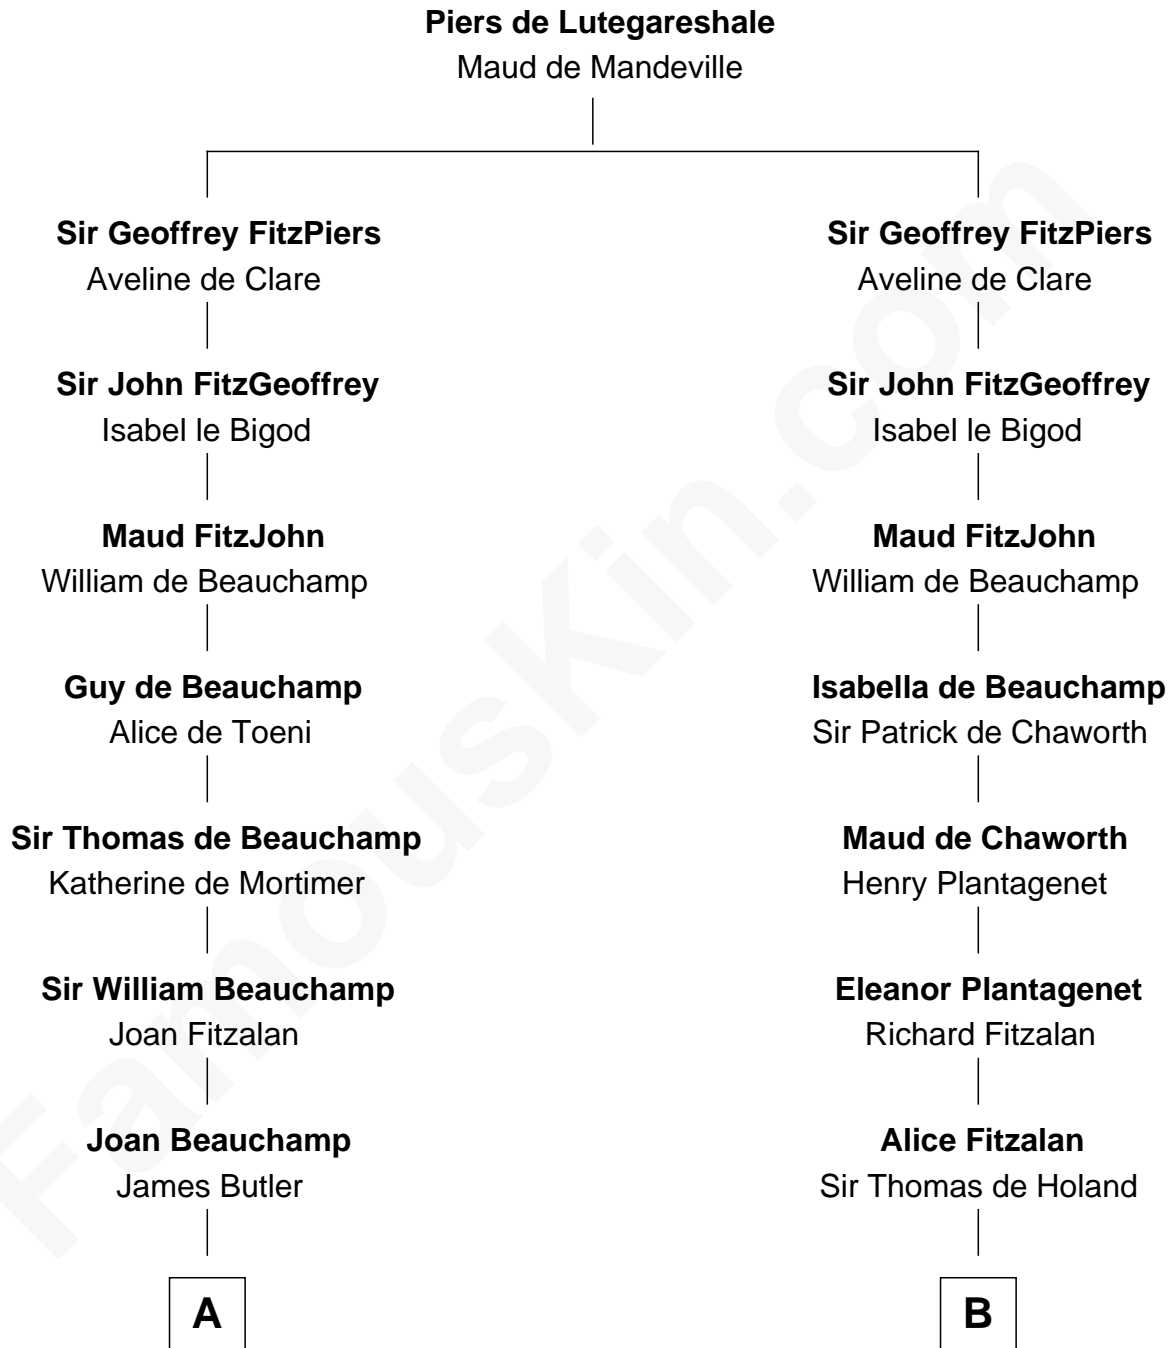

FamousKin.com

Relationship Chart of

Grover Cleveland

22nd and 24th U.S. President

19th cousin 2 times removed of

John Langdon

Signer of the U.S. Constitution