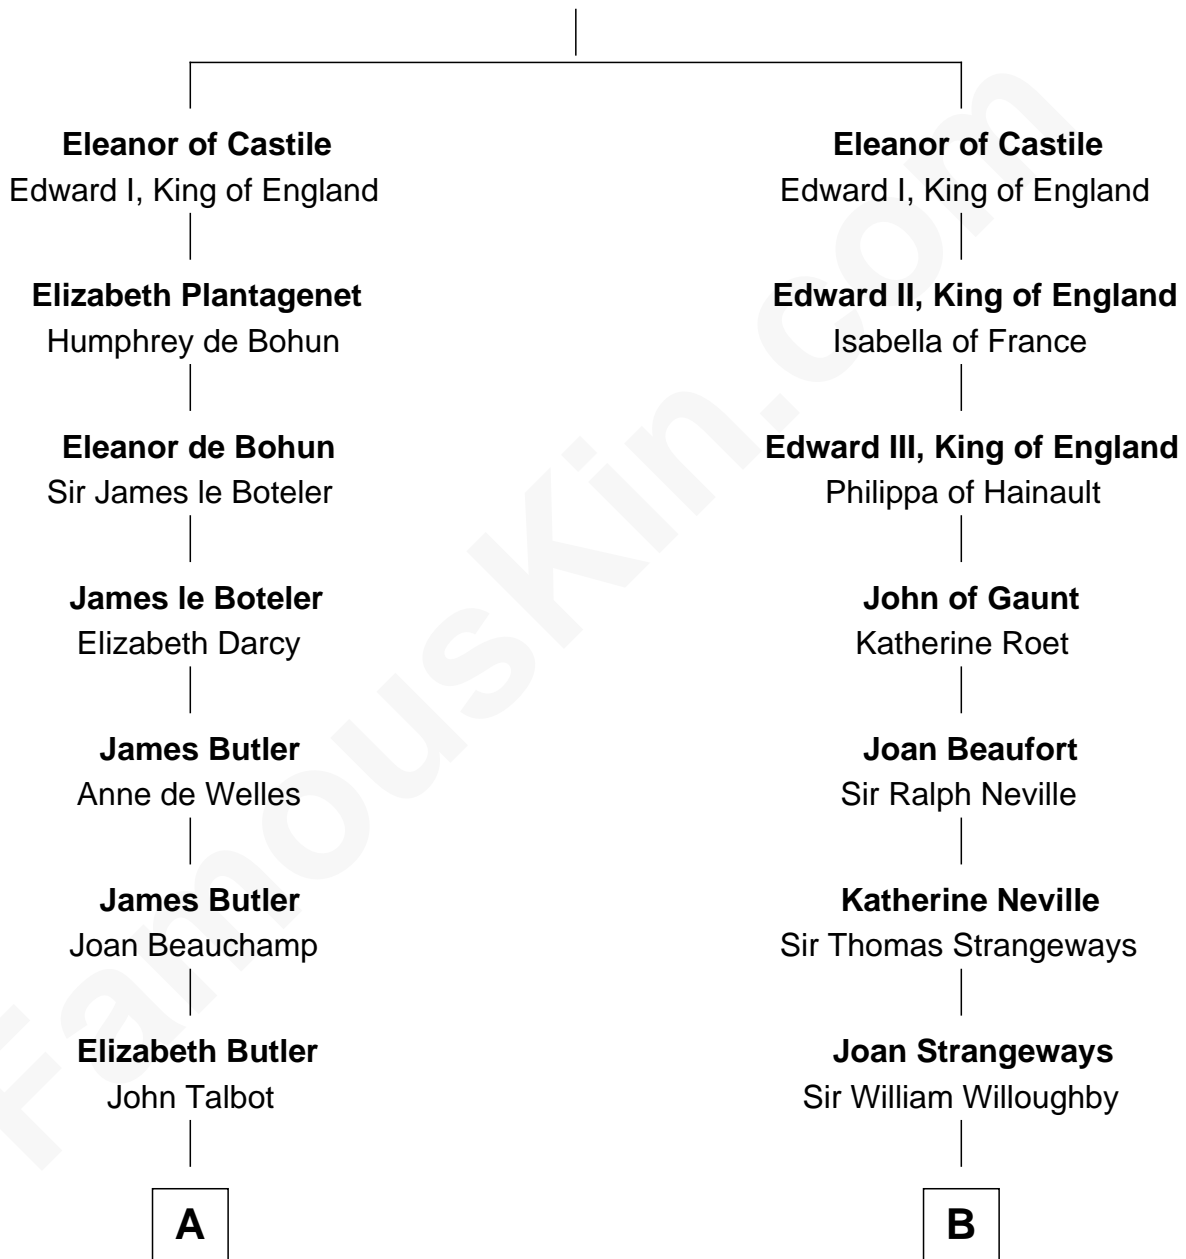

Ferdinand III, King of Castile

Joanna of Ponthieu