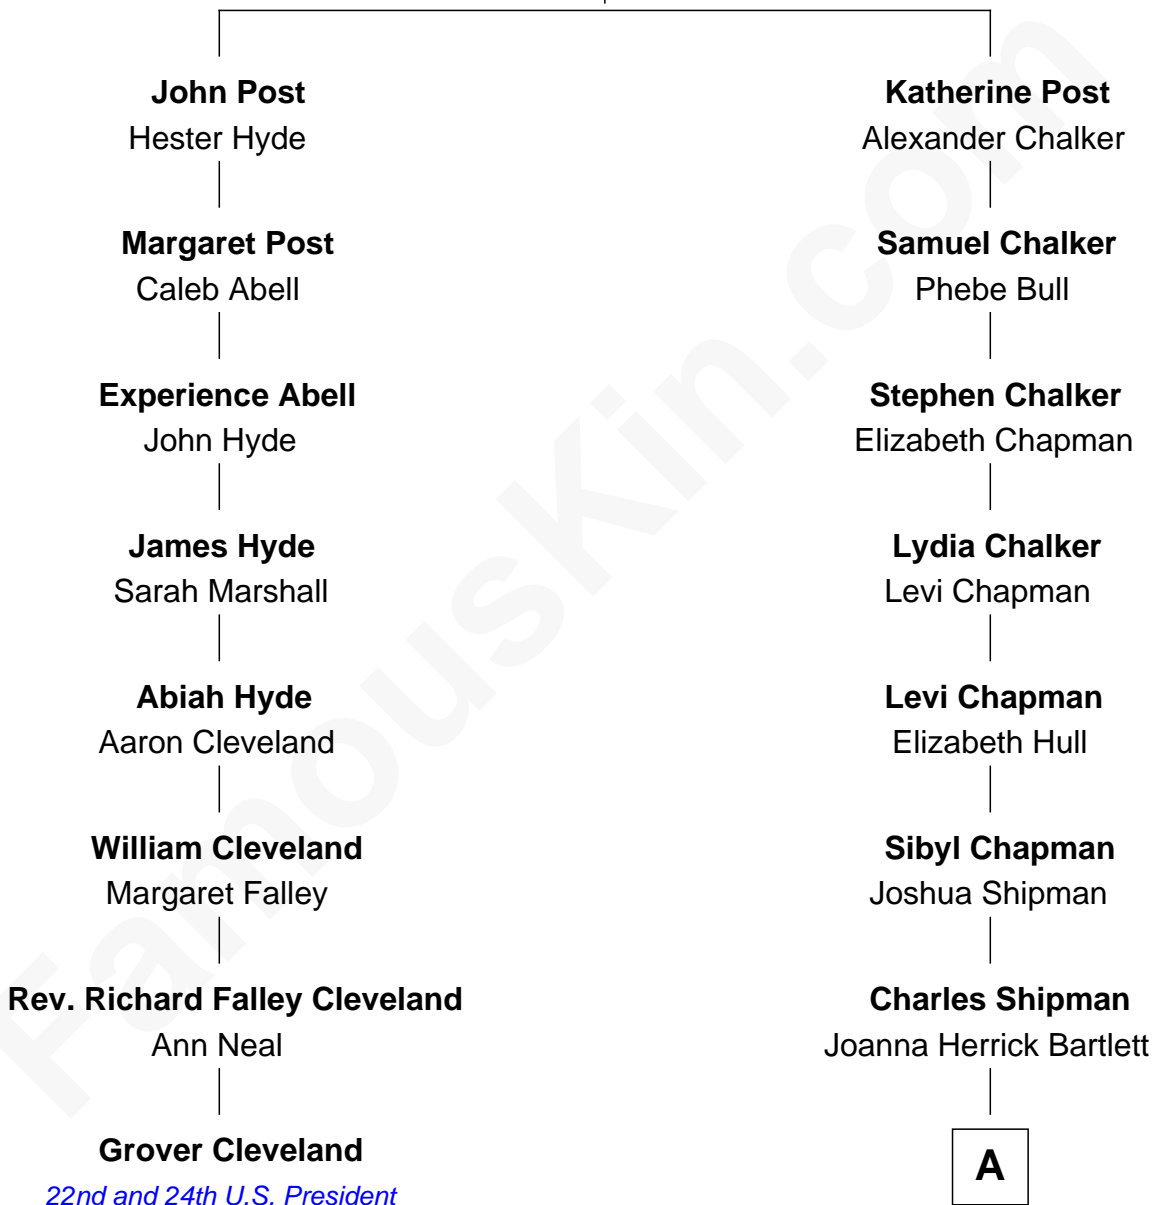

## Relationship Chart of

### Grover Cleveland

*22nd and 24th U.S. President*

7th cousin 2 times removed of

### Charles Dawes

*30th U.S. Vice-President*

**Stephen Post**

Elinor Panton

A

**Betsey Sibyl Shipman**

Beman Gates

**Mary Beman Gates**