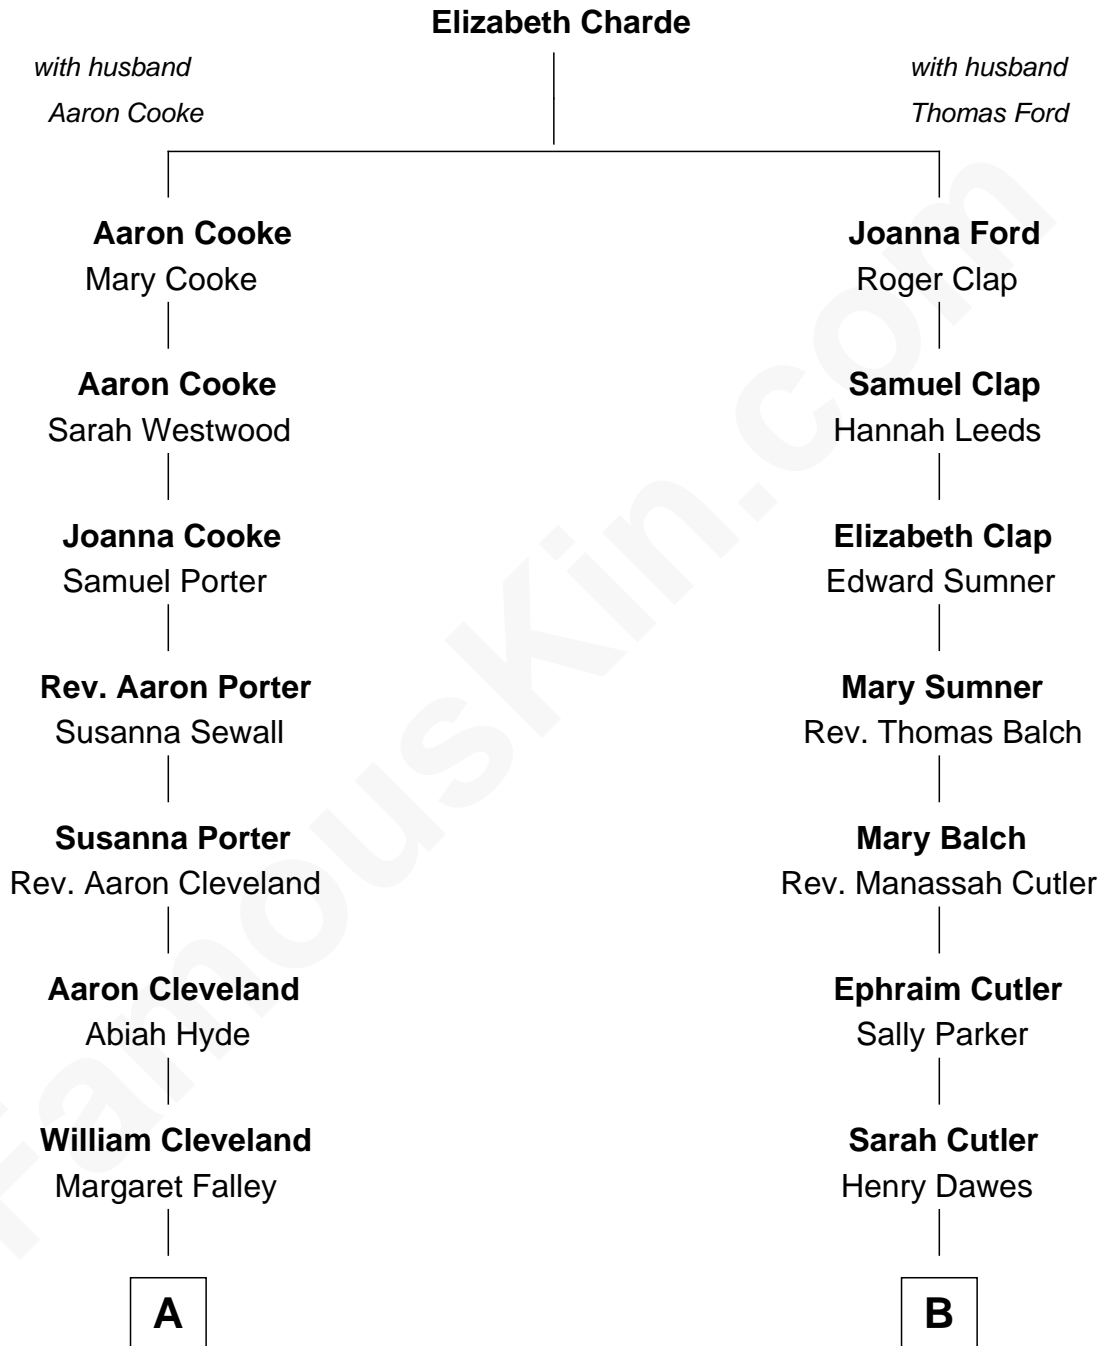

FamousKin.com Relationship Chart of

Grover Cleveland

22nd and 24th U.S. President

8th cousin of

Charles Dawes

30th U.S. Vice-President

FamousKin.com