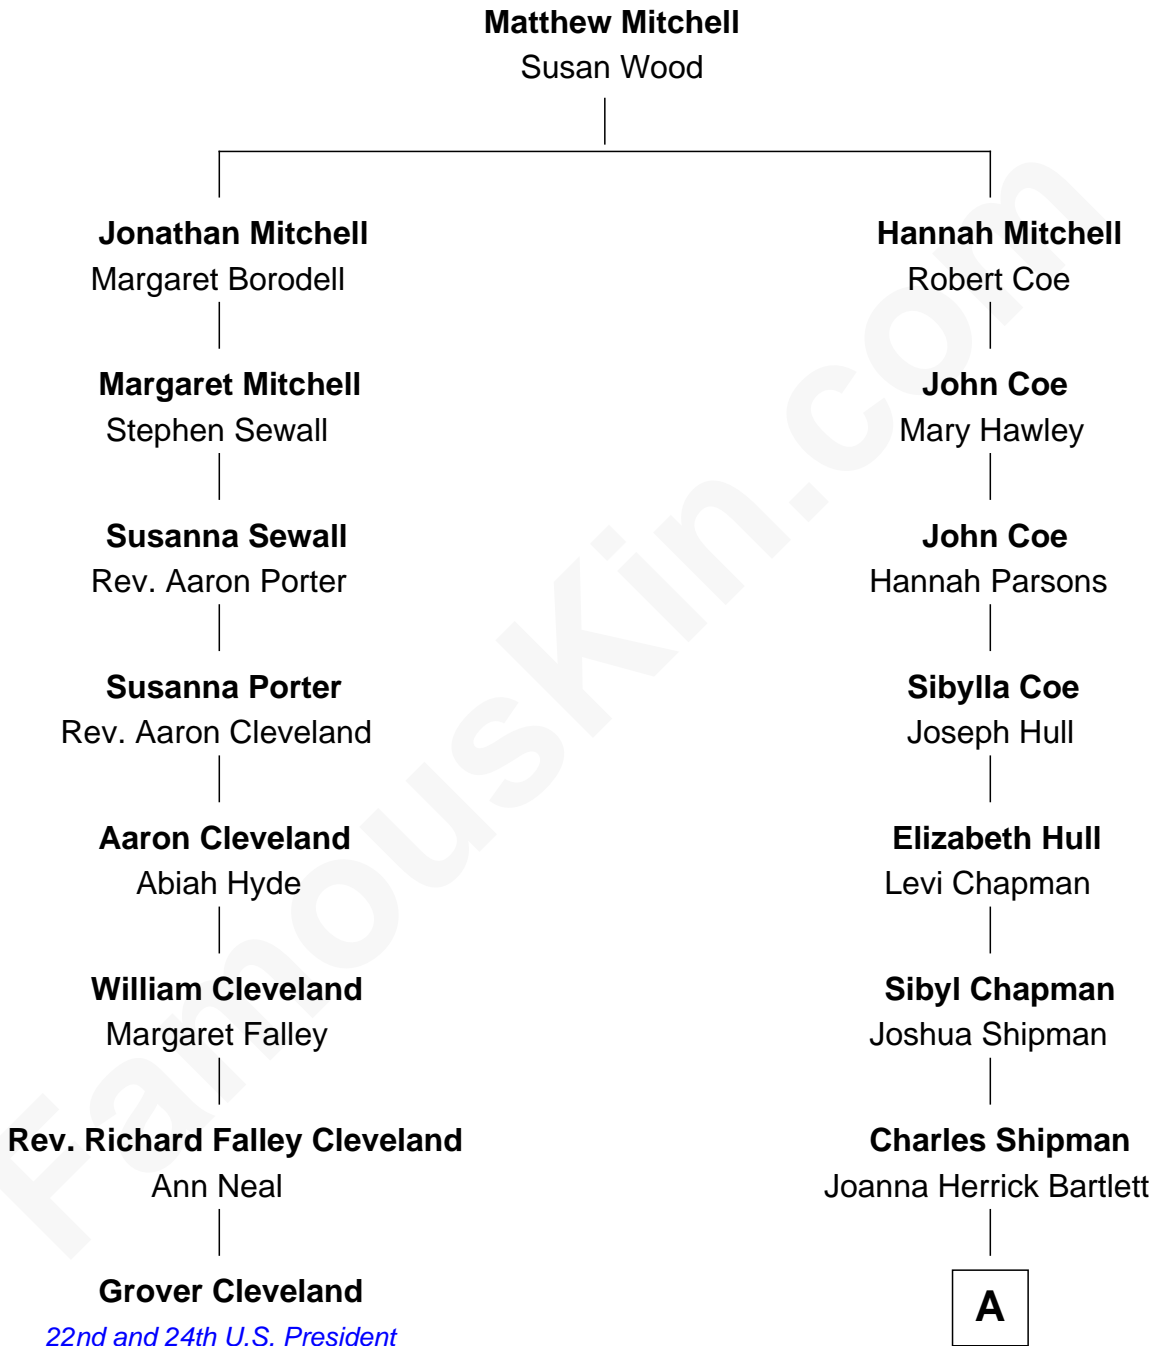

FamousKin.com

Relationship Chart of

Grover Cleveland

22nd and 24th U.S. President

7th cousin 2 times removed of

Charles Dawes

30th U.S. Vice-President

A

Betsey Sibyl Shipman

Beman Gates

Mary Beman Gates

Brig. Gen. Rufus R. Dawes

Charles Dawes

30th U.S. Vice-President

FamousKin.com