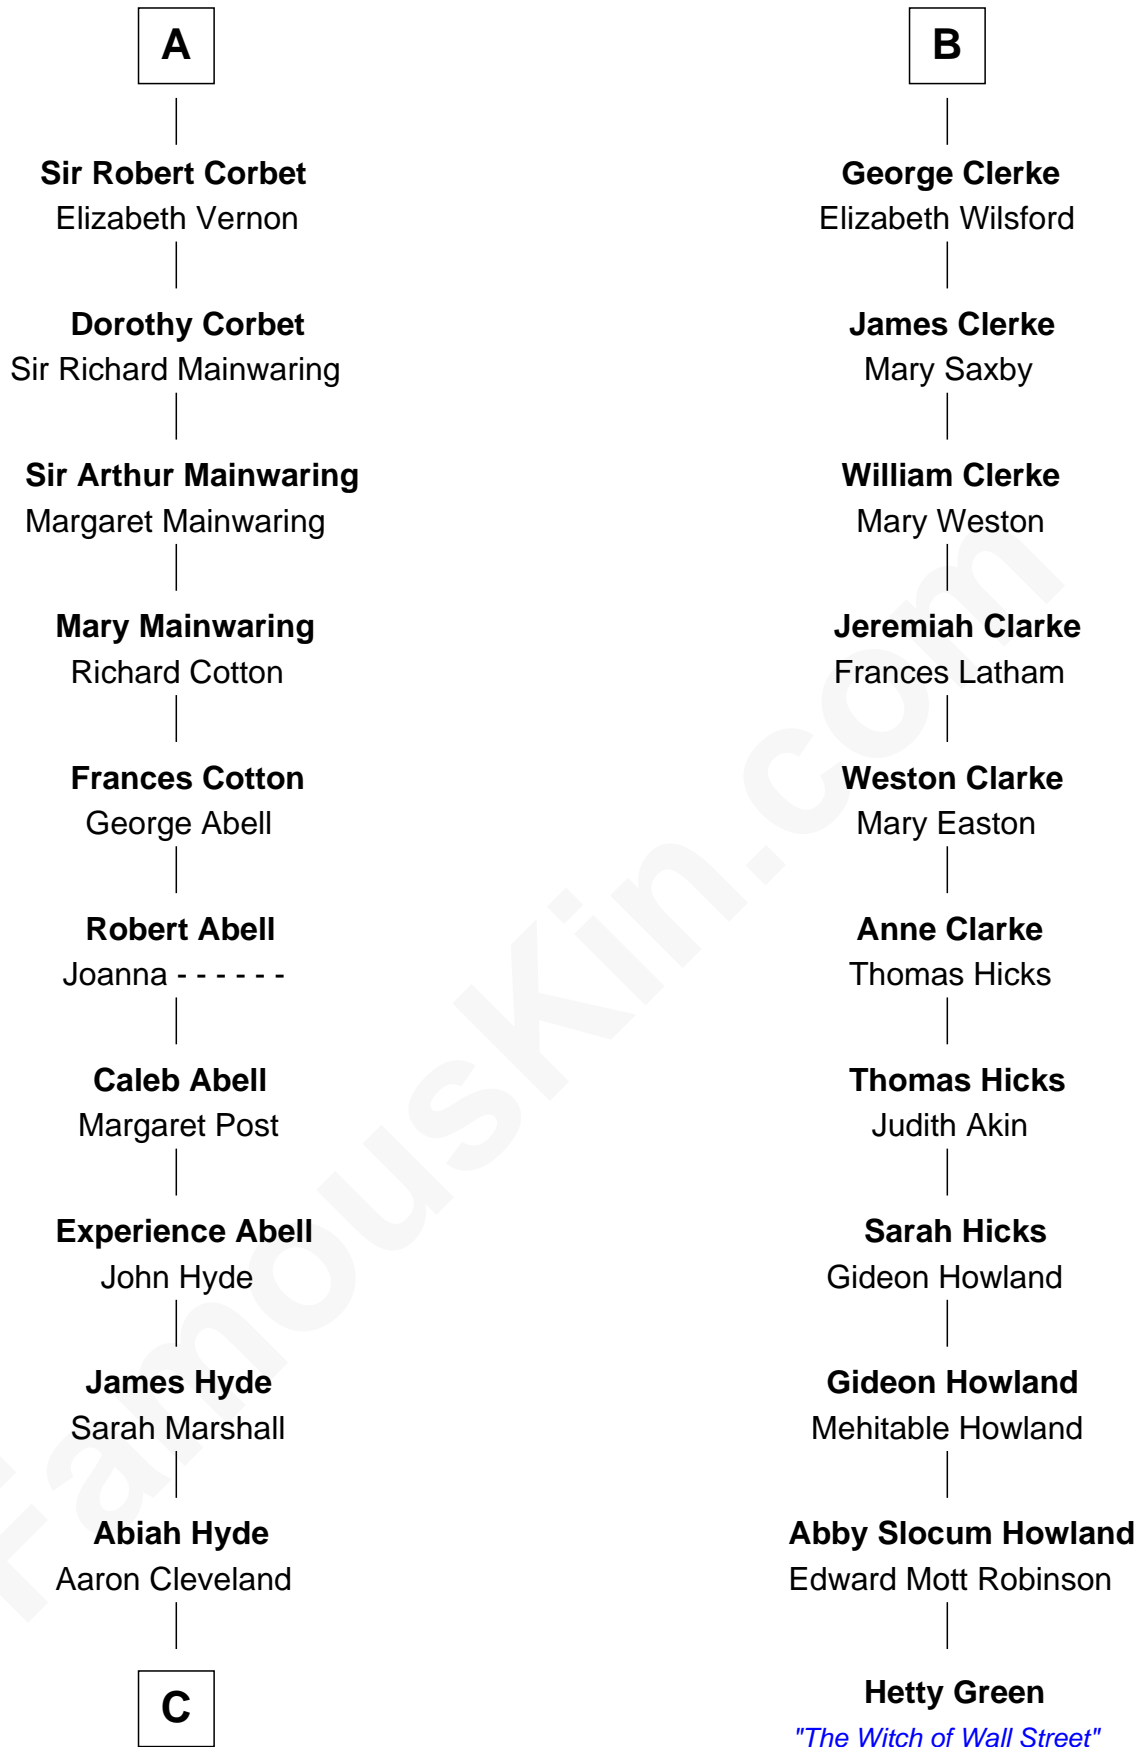

FamousKin.com

Relationship Chart of

Grover Cleveland

22nd and 24th U.S. President

17th cousin 2 times removed of

Hetty Green

"The Witch of Wall Street"

Sir Thebaud de Verdun

Sir Walter Devereux

Elizabeth Bromwich

Sir Walter Devereux

Elizabeth Merbery

Sir Walter Devereux

Anne Ferrers

Elizabeth Devereux

Sir Richard Corbet

Philippa Clifford

Sir Thomas Ferrers

Elizabeth Freville

Sir Henry Ferrers

Margaret Heckstall

Elizabeth Ferrers

James Clerke

B

C

—
William Cleveland

Margaret Falley

—
Rev. Richard Falley Cleveland

Ann Neal

—
Grover Cleveland

22nd and 24th U.S. President

FamousKin.com