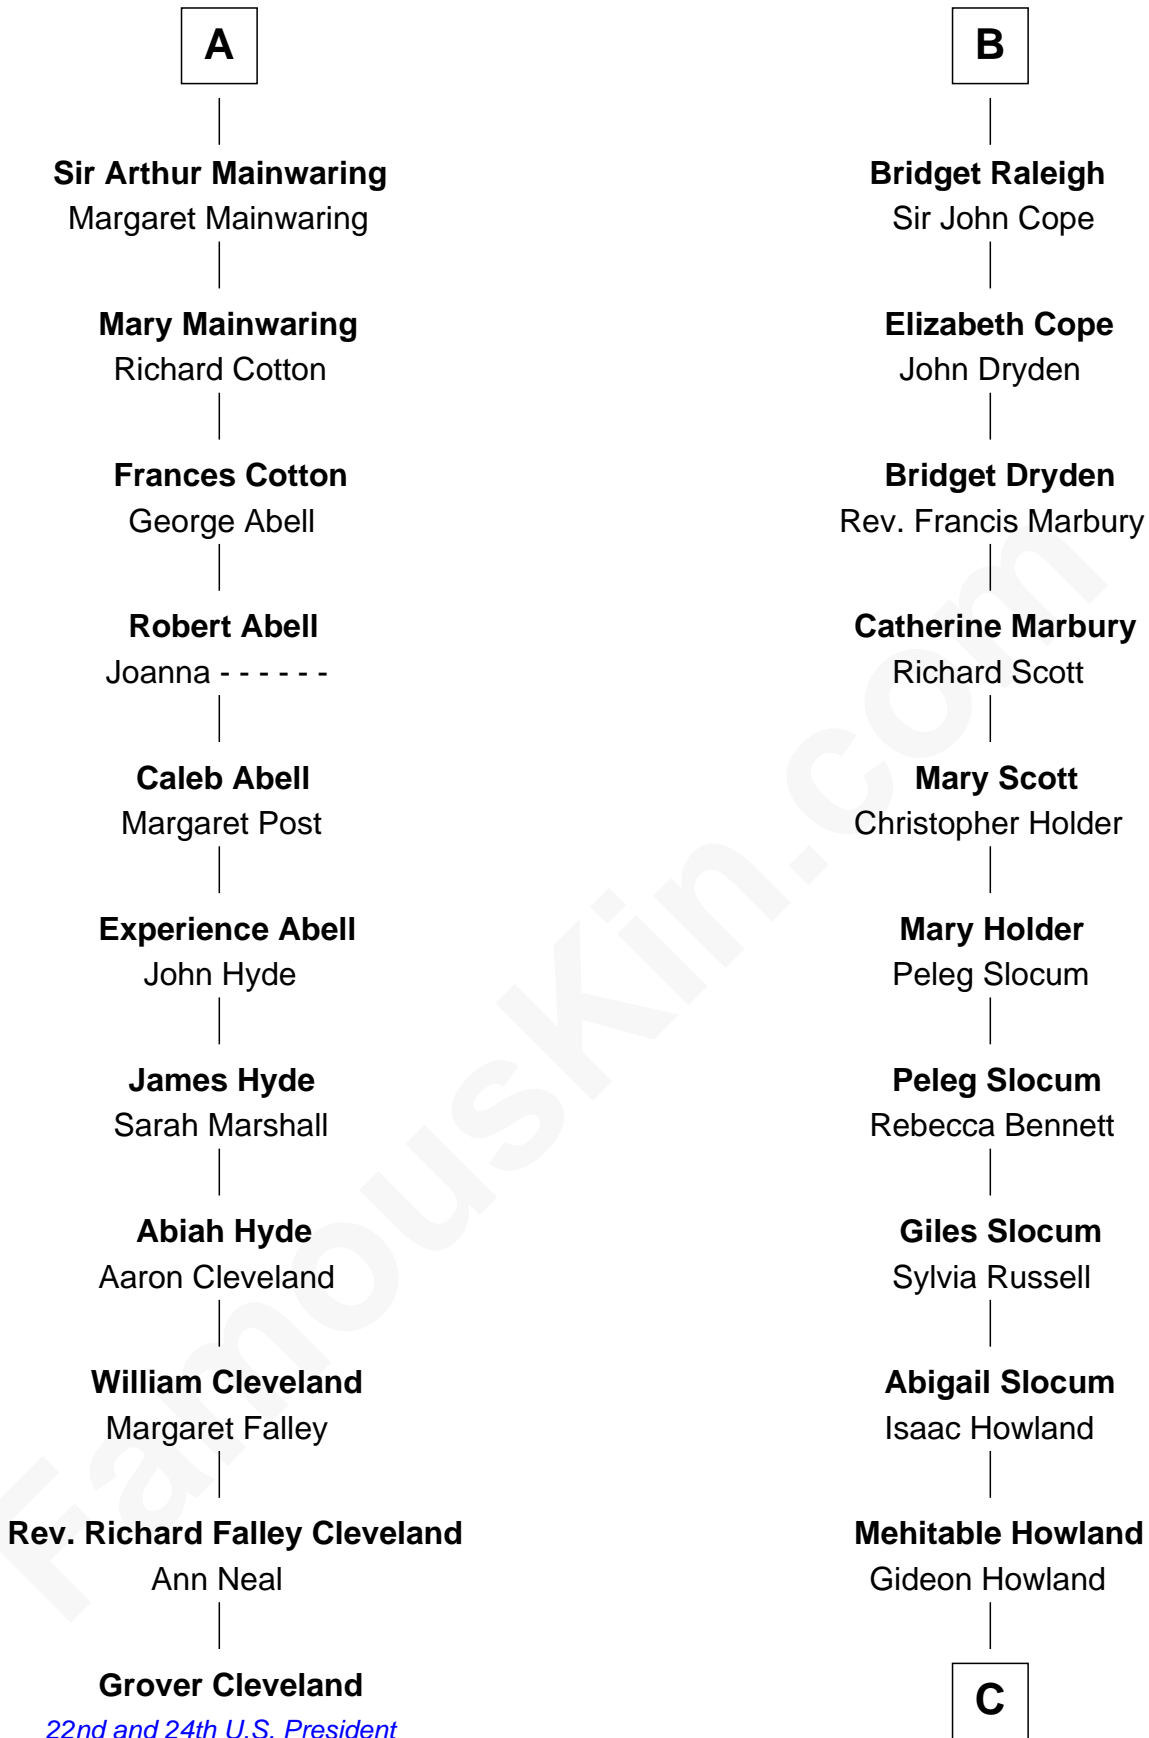

FamousKin.com

Relationship Chart of

Grover Cleveland

22nd and 24th U.S. President

17th cousin 1 time removed of

Hetty Green

"The Witch of Wall Street"

Sir James le Boteler

Eleanor de Bohun

C

Abby Slocum Howland

Edward Mott Robinson

Hetty Green

"The Witch of Wall Street"

FamousKin.com