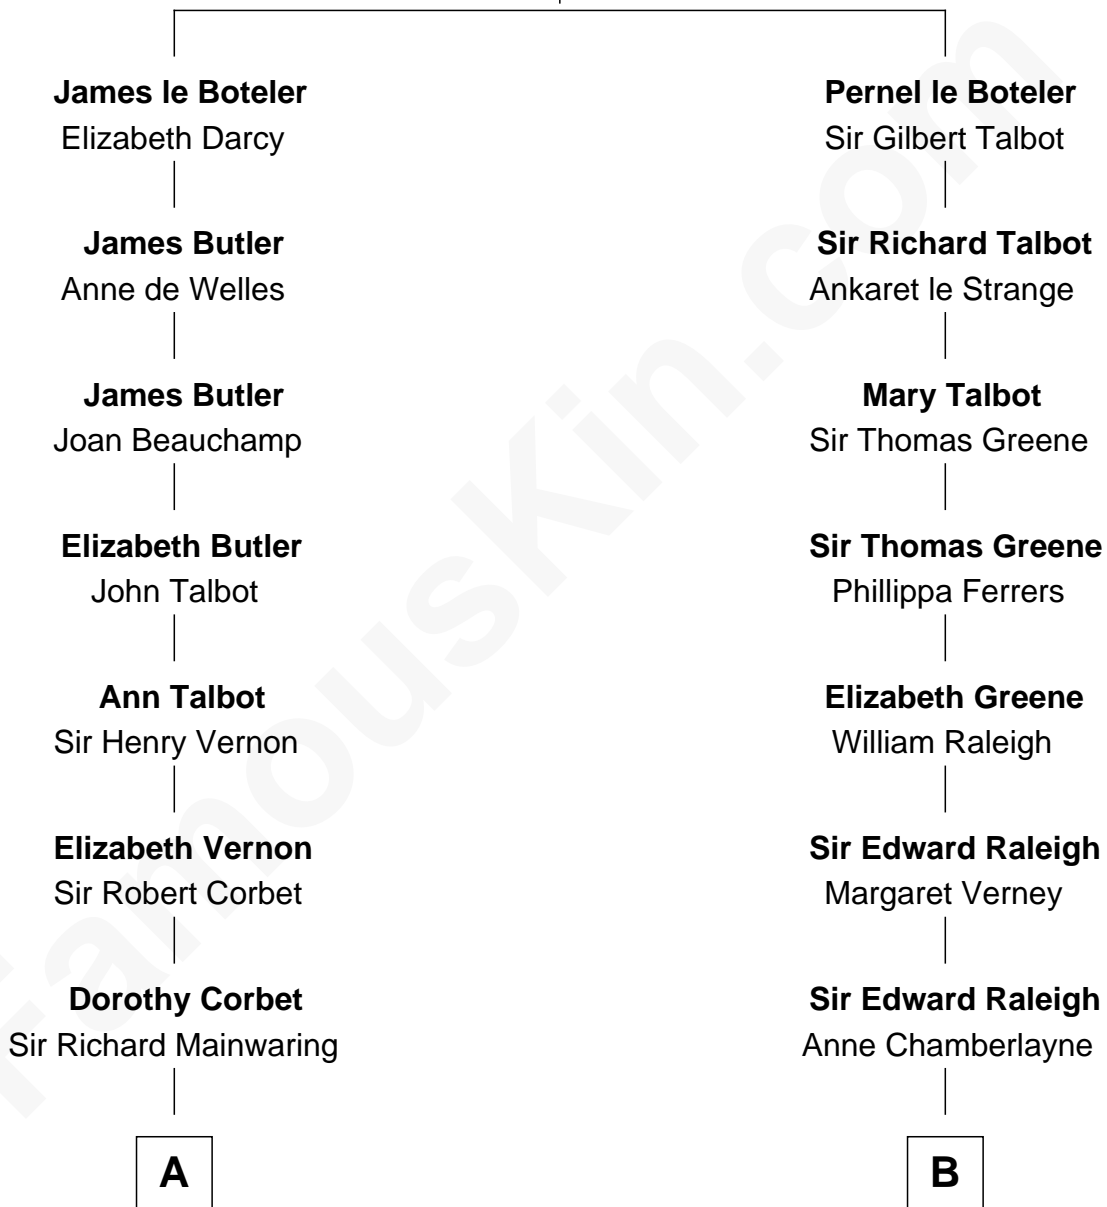

FamousKin.com

Relationship Chart of

Grover Cleveland

22nd and 24th U.S. President

17th cousin 1 time removed of

Hetty Green

"The Witch of Wall Street"

Sir James le Boteler

Eleanor de Bohun

C

Abby Slocum Howland

Edward Mott Robinson

Hetty Green

"The Witch of Wall Street"

FamousKin.com