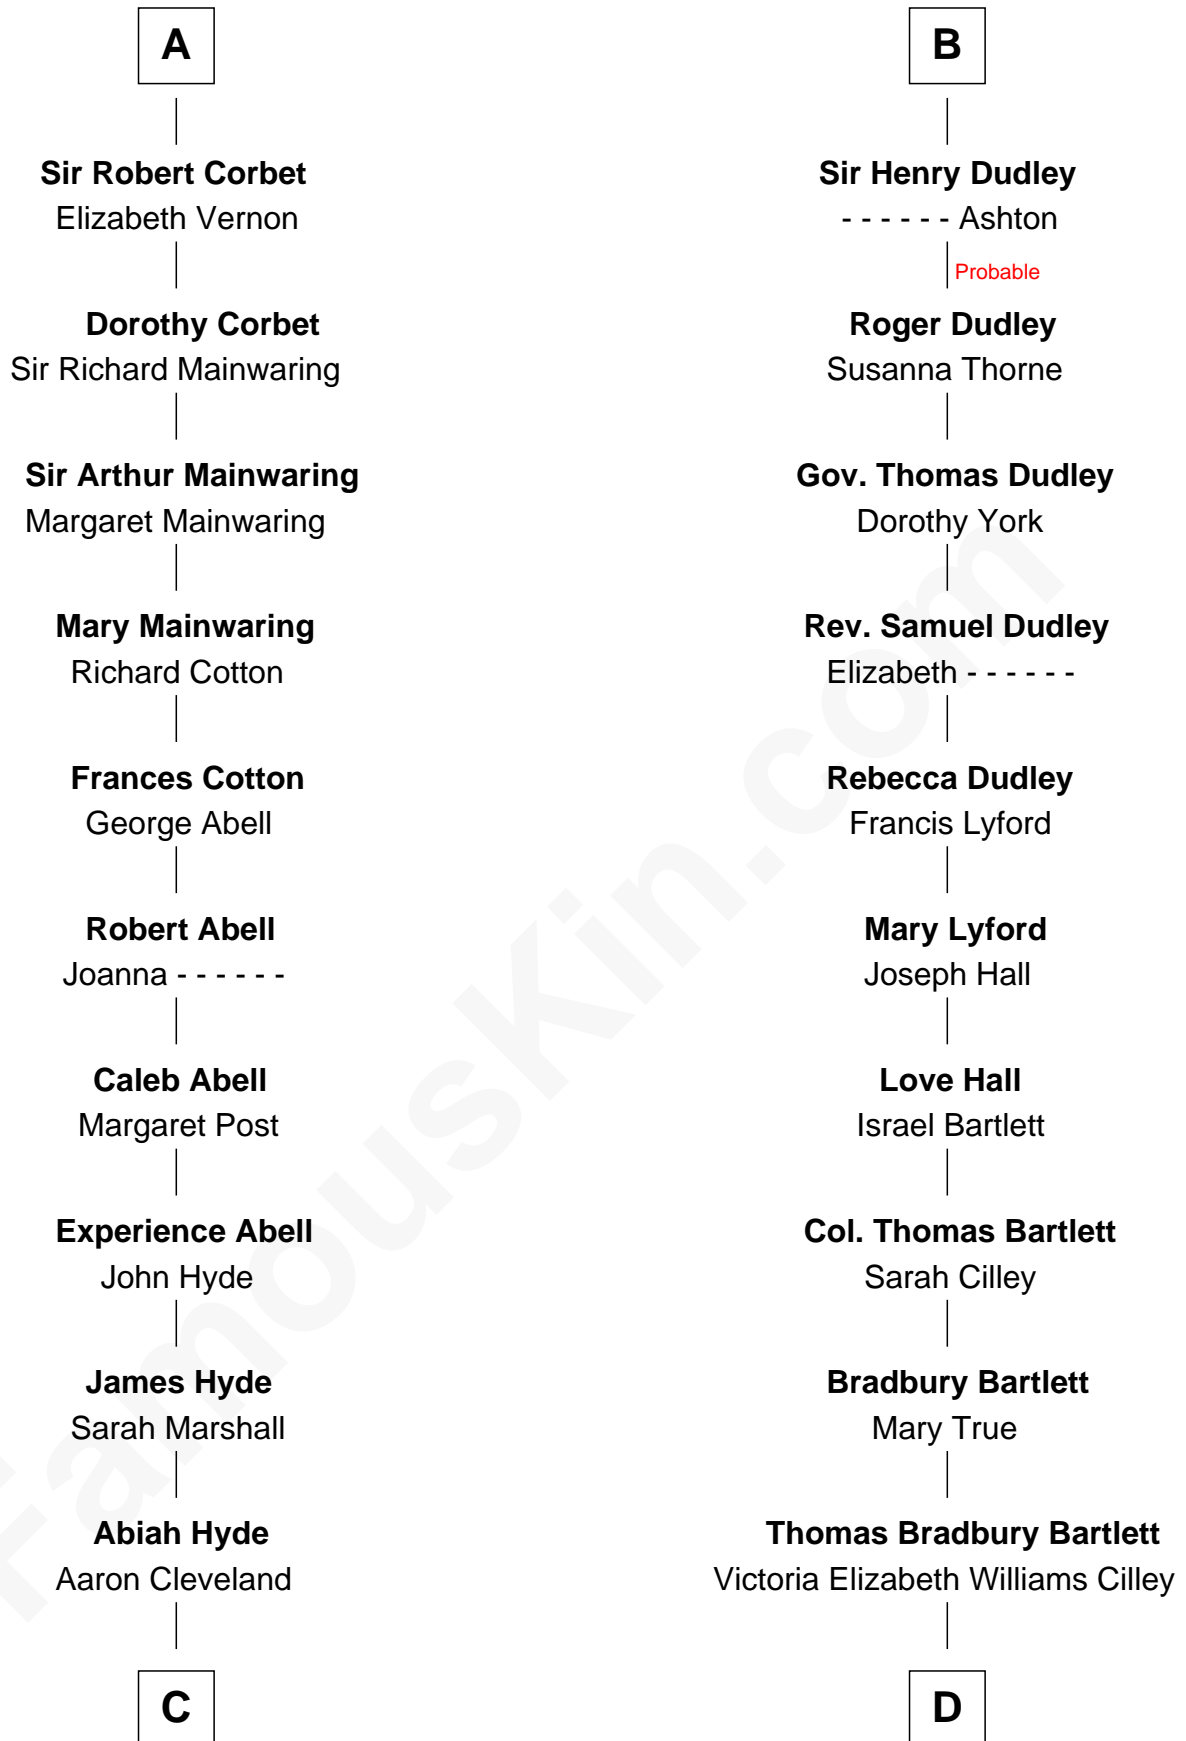

# FamousKin.com Relationship Chart of

**Grover Cleveland**

*22nd and 24th U.S. President*

19th cousin of

**Alan Shepard**

*Mercury and Apollo Astronaut*

FamousKin.com