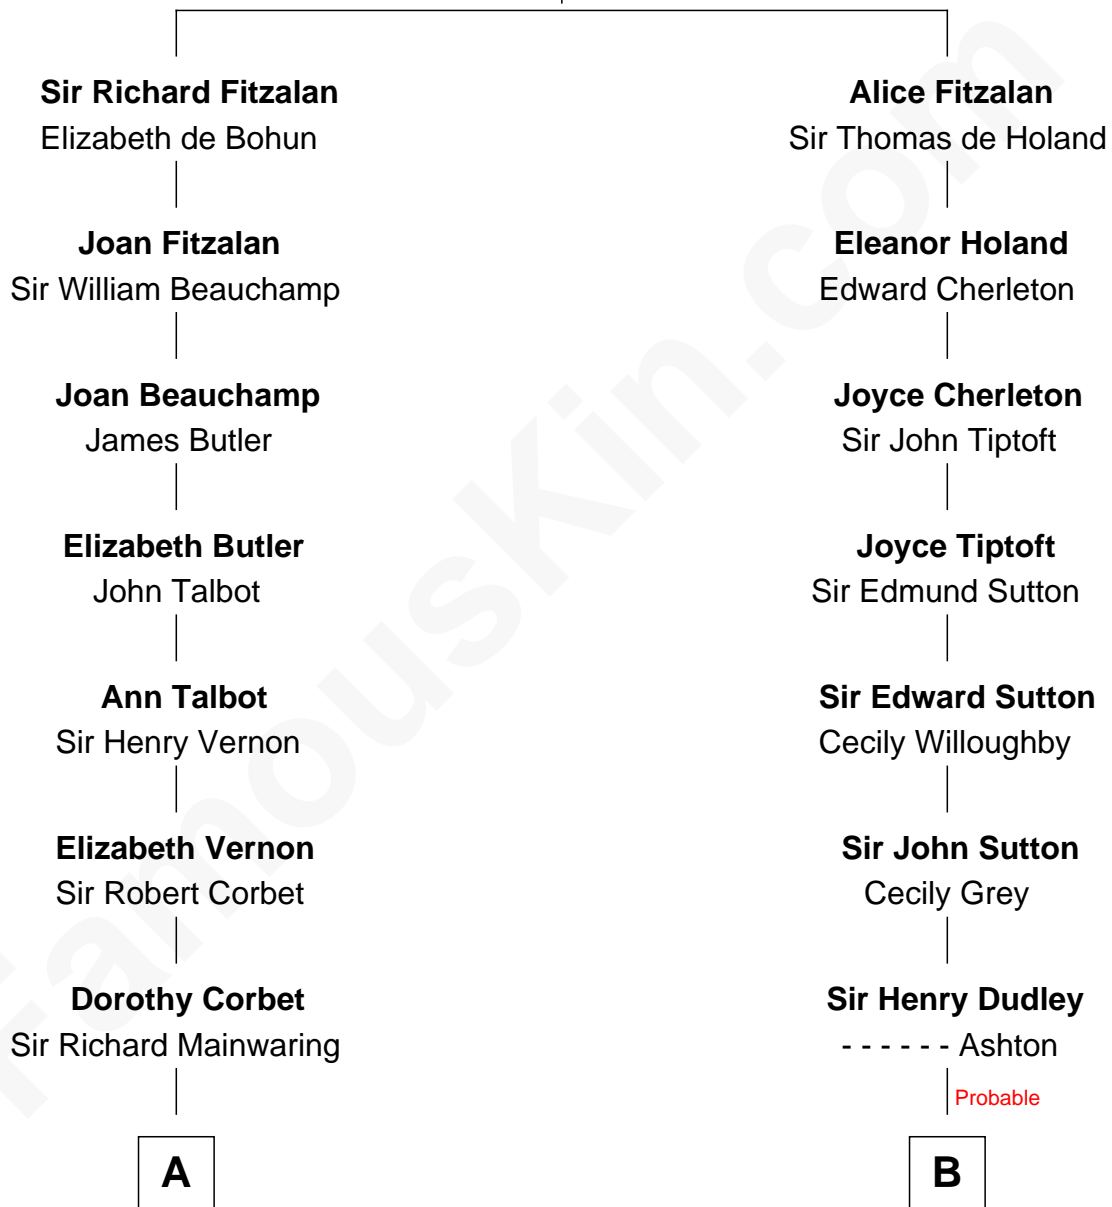

FamousKin.com

Relationship Chart of

Grover Cleveland

22nd and 24th U.S. President

17th cousin 1 time removed of

Alan Shepard

Mercury and Apollo Astronaut

Richard Fitzalan
Eleanor Plantagenet

C

Alan Bartlett Shepard
Pauline Renza Emerson

Alan Shepard
Mercury and Apollo Astronaut

FamousKin.com