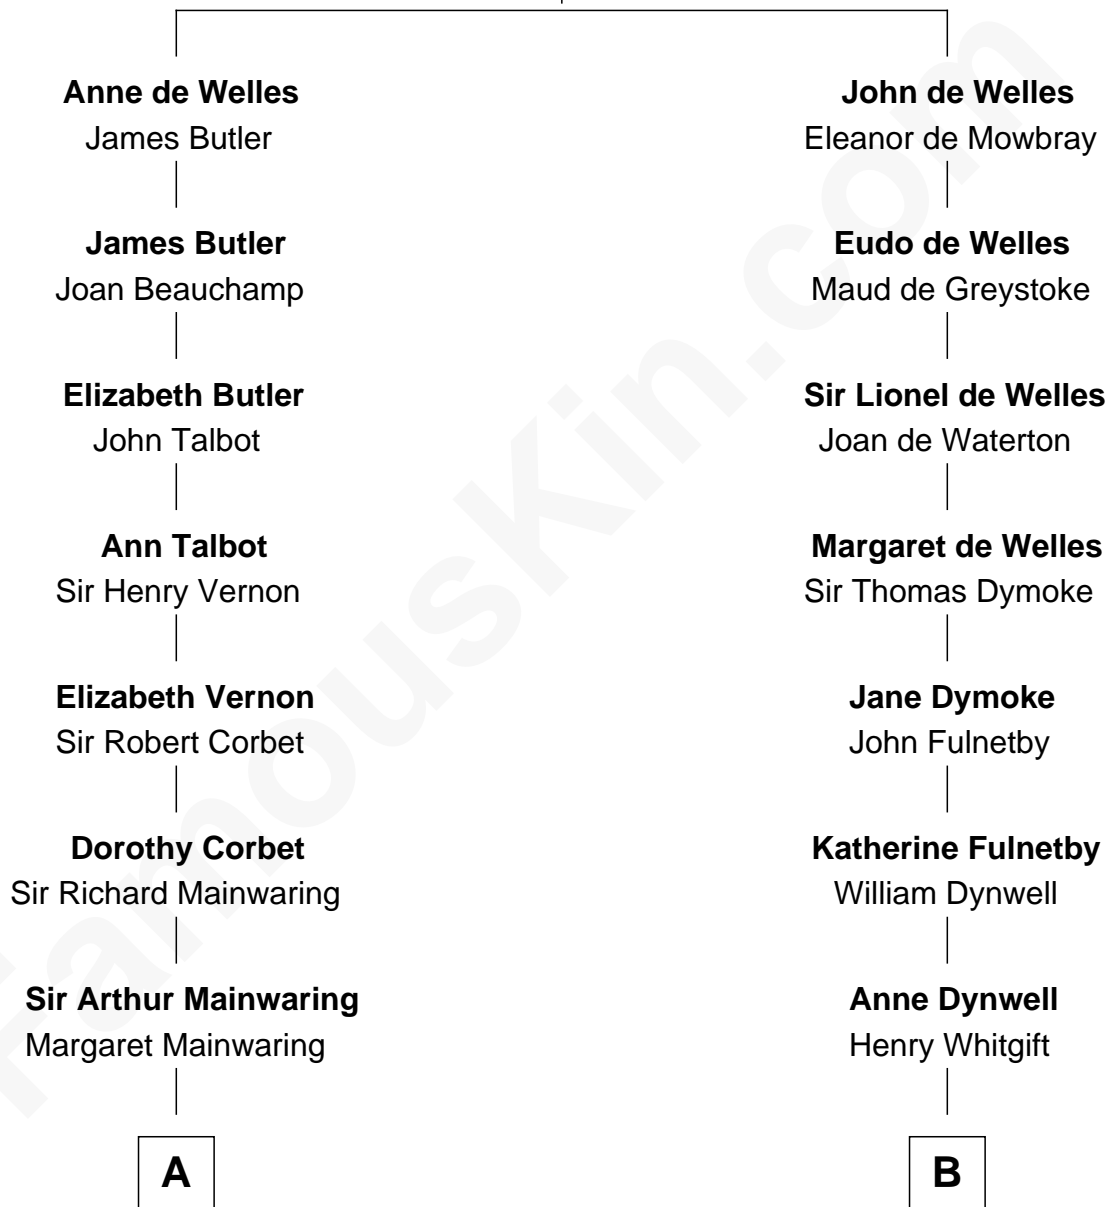

## Relationship Chart of

### Grover Cleveland

22nd and 24th U.S. President

16th cousin 3 times removed of

**Alan Shepard**

Mercury and Apollo Astronaut

**John de Welles**

Maud de Roos

C

**Annie Elizabeth Bartlett**  
Frederick Johnson Shepard

**Alan Bartlett Shepard**  
Pauline Renza Emerson

**Alan Shepard**  
*Mercury and Apollo Astronaut*

FamousKin.com