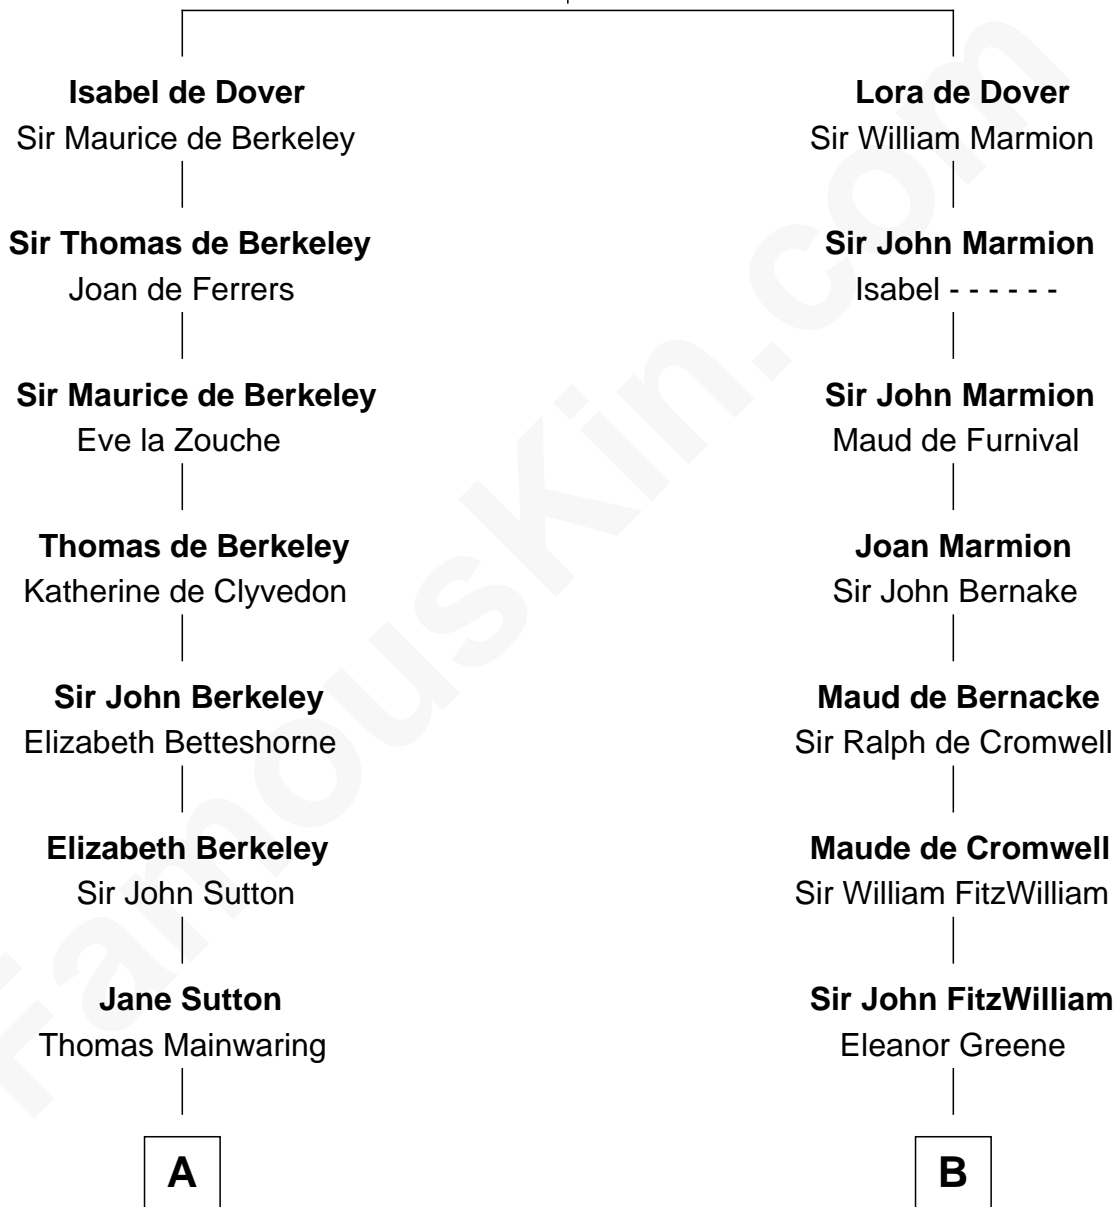

# FamousKin.com Relationship Chart of

**Grover Cleveland**  
22nd and 24th U.S. President

18th cousin of

**John Quincy Adams**  
6th U.S. President

**Sir Richard FitzRoy**  
Rose de Dover

FamousKin.com