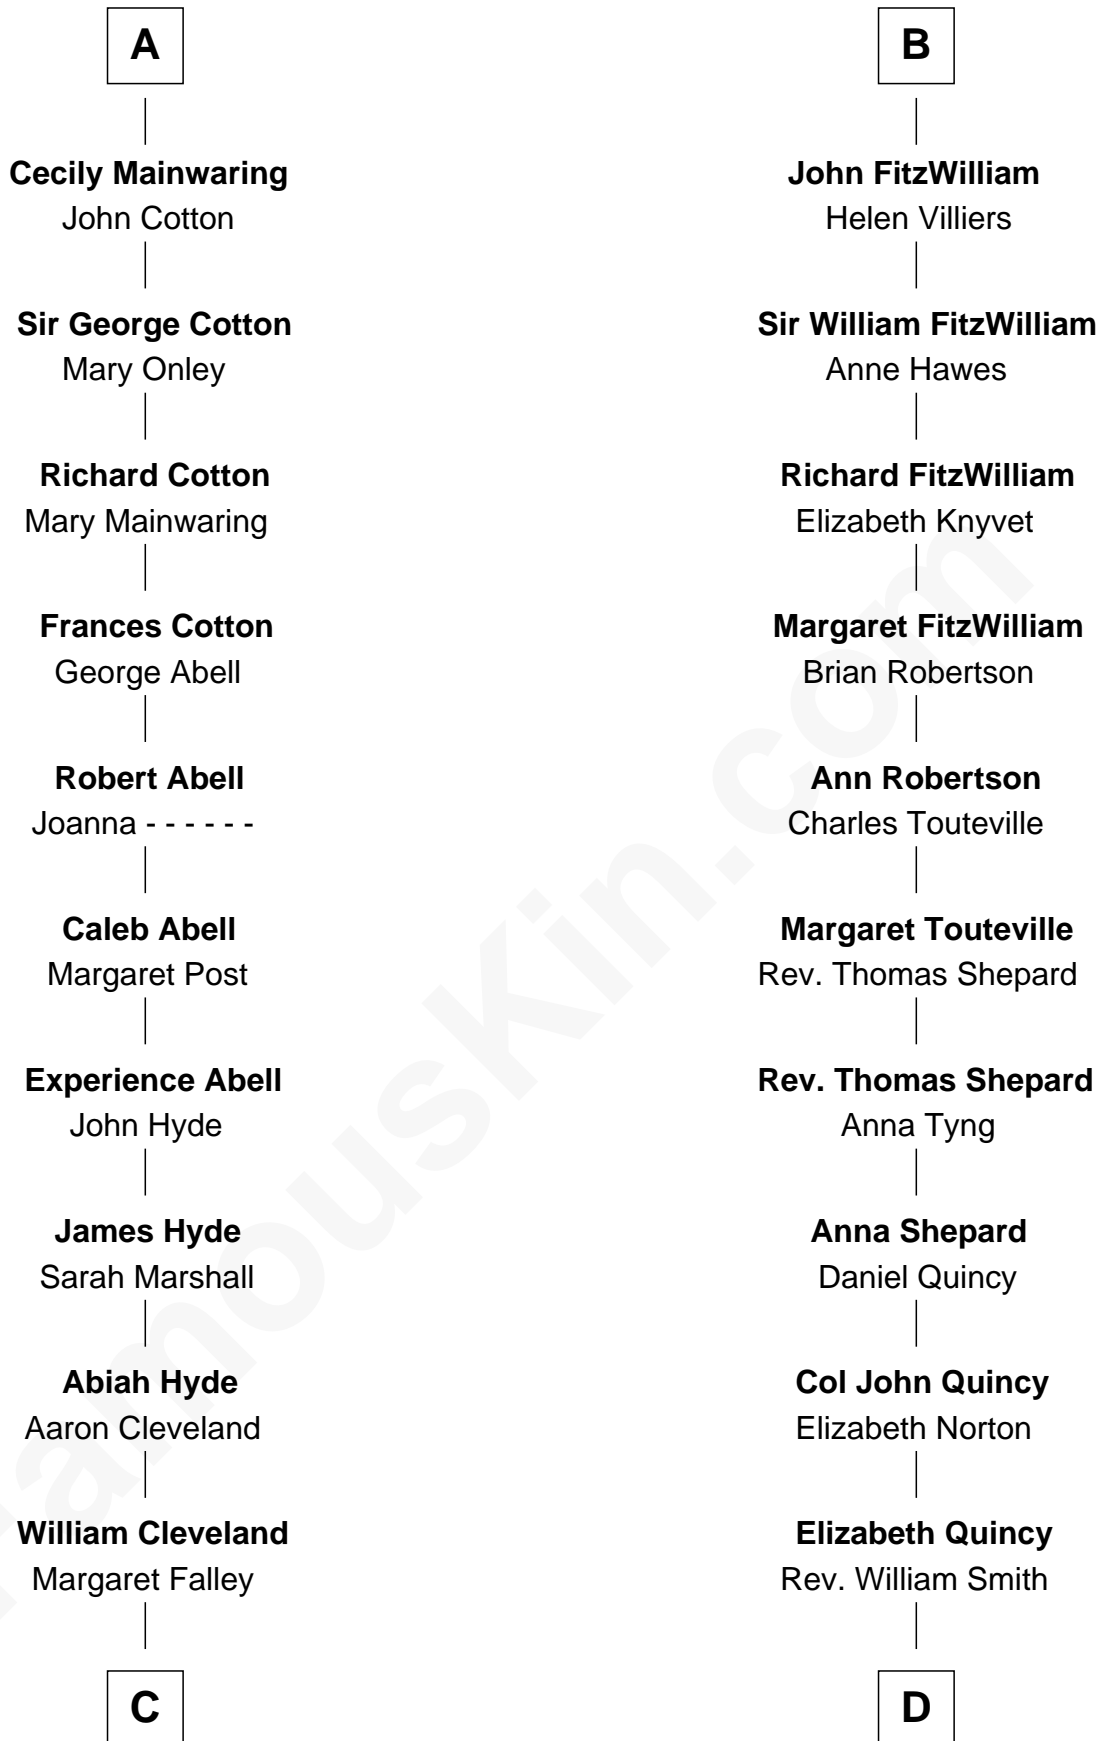

# FamousKin.com Relationship Chart of

**Grover Cleveland**  
22nd and 24th U.S. President

18th cousin of

**John Quincy Adams**  
6th U.S. President

**Sir Richard FitzRoy**  
Rose de Dover

FamousKin.com