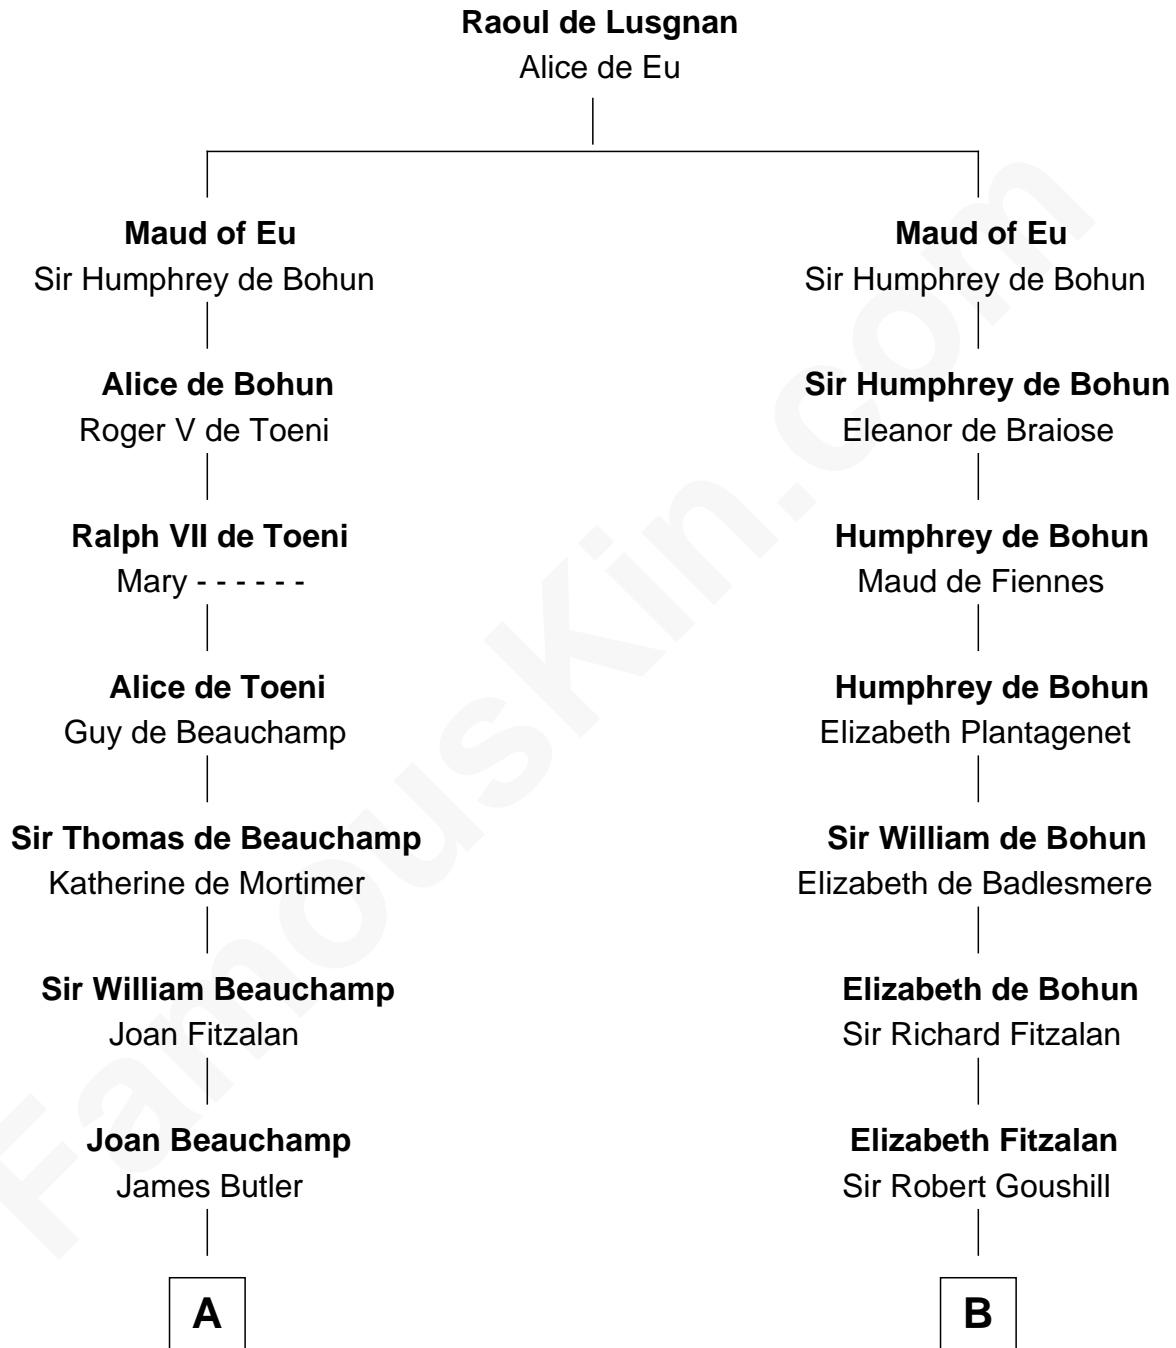

FamousKin.com

Relationship Chart of

Grover Cleveland

22nd and 24th U.S. President

19th cousin 2 times removed of

Abigail (Smith) Adams

First Lady of President John Adams

C

James Hyde
Sarah Marshall

Abiah Hyde
Aaron Cleveland

William Cleveland
Margaret Falley

Rev. Richard Falley Cleveland
Ann Neal

Grover Cleveland
22nd and 24th U.S. President

D

Col John Quincy
Elizabeth Norton