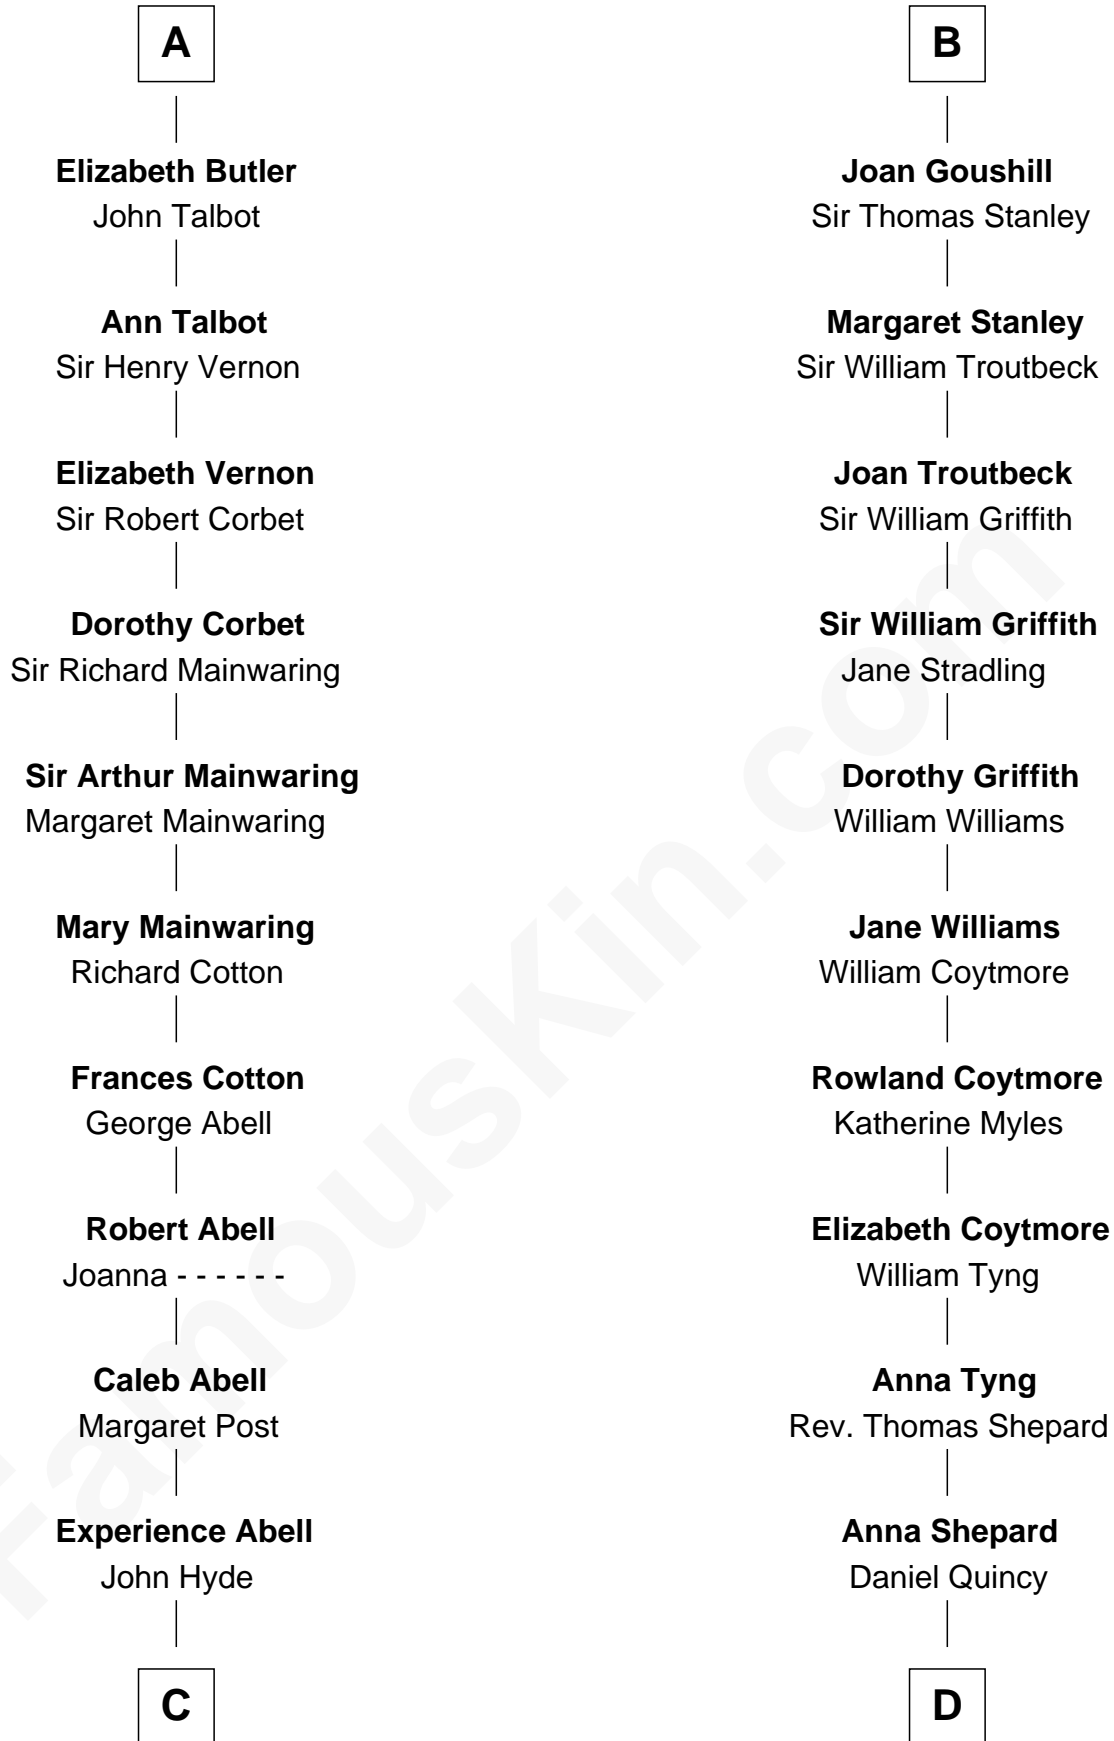

FamousKin.com

Relationship Chart of

Grover Cleveland

22nd and 24th U.S. President

19th cousin 2 times removed of

Abigail (Smith) Adams

First Lady of President John Adams

C

James Hyde
Sarah Marshall

Abiah Hyde
Aaron Cleveland

William Cleveland
Margaret Falley

Rev. Richard Falley Cleveland
Ann Neal

Grover Cleveland
22nd and 24th U.S. President

D

Col John Quincy
Elizabeth Norton