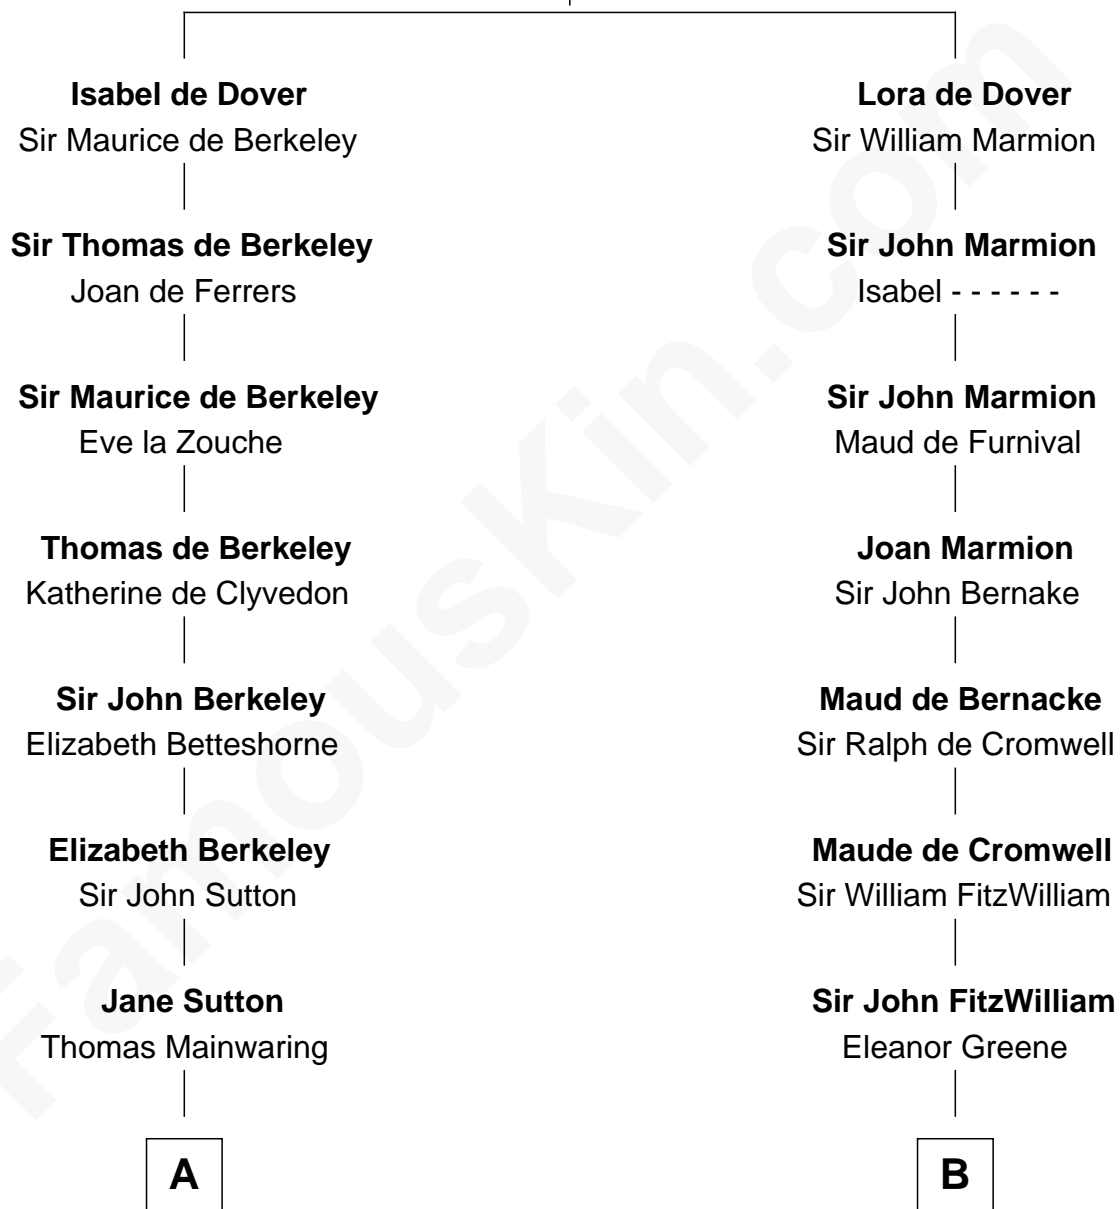

FamousKin.com

Relationship Chart of

Grover Cleveland

22nd and 24th U.S. President

17th cousin 1 time removed of

Abigail (Smith) Adams

First Lady of President John Adams

Sir Richard FitzRoy

Rose de Dover

C

Rev. Richard Falley Cleveland

Ann Neal

Grover Cleveland

22nd and 24th U.S. President

FamousKin.com