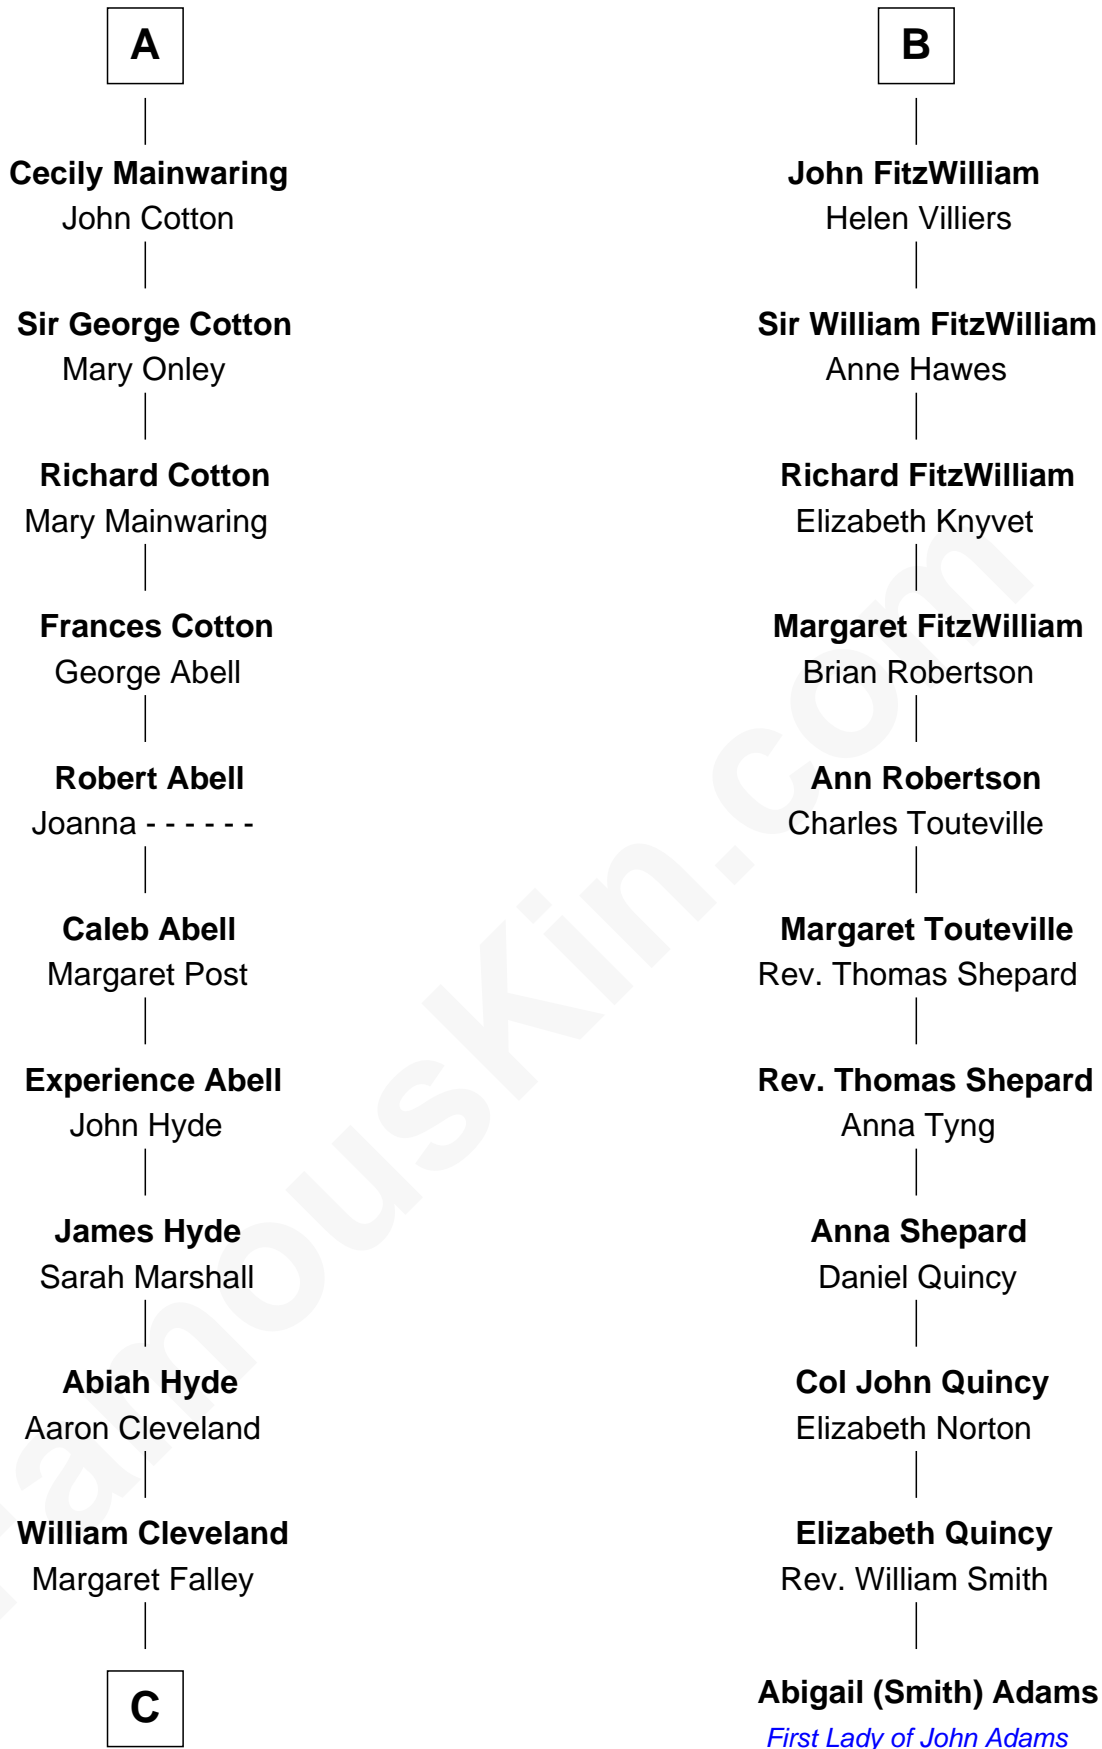

FamousKin.com

Relationship Chart of

Grover Cleveland

22nd and 24th U.S. President

17th cousin 1 time removed of

Abigail (Smith) Adams

First Lady of President John Adams

Sir Richard FitzRoy

Rose de Dover

C

Rev. Richard Falley Cleveland

Ann Neal

Grover Cleveland

22nd and 24th U.S. President

FamousKin.com