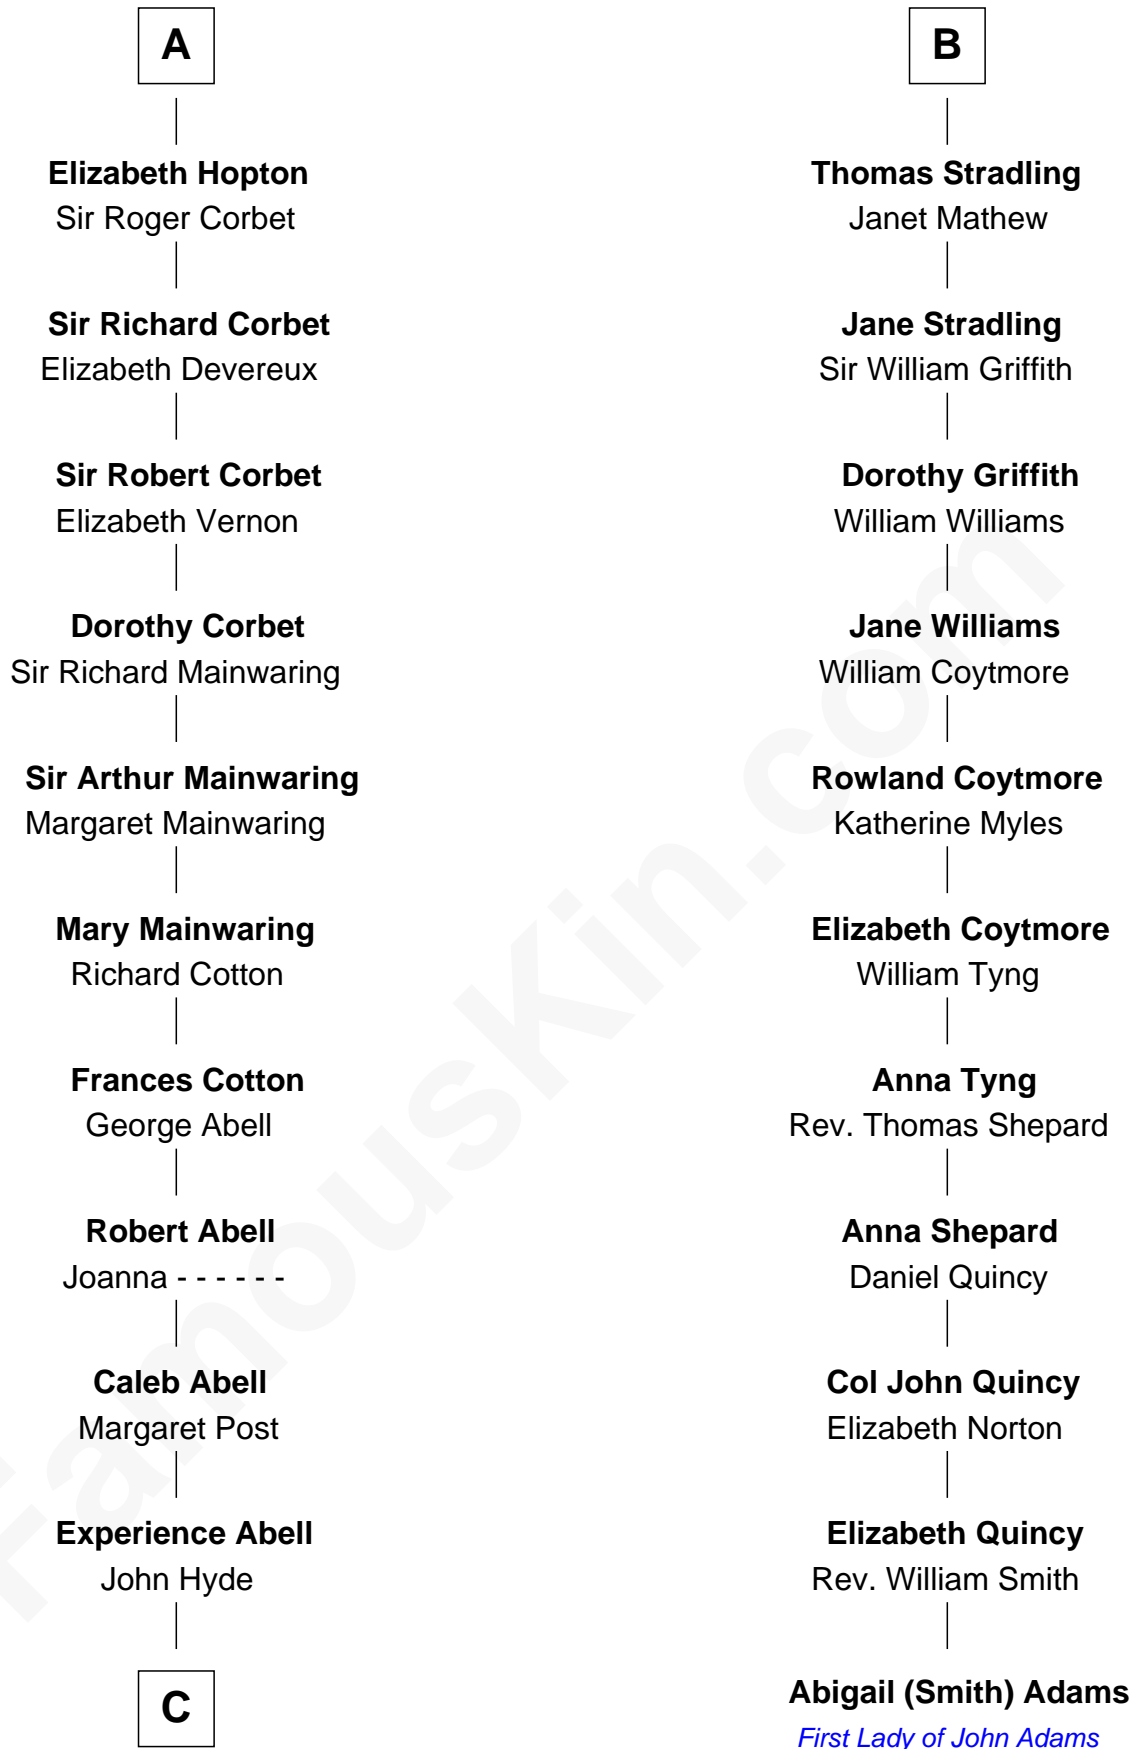

FamousKin.com

Relationship Chart of

Grover Cleveland

22nd and 24th U.S. President

17th cousin 4 times removed of

Abigail (Smith) Adams

First Lady of President John Adams

C

James Hyde
Sarah Marshall

Abiah Hyde
Aaron Cleveland

William Cleveland
Margaret Falley

Rev. Richard Falley Cleveland
Ann Neal

Grover Cleveland
22nd and 24th U.S. President

FamousKin.com