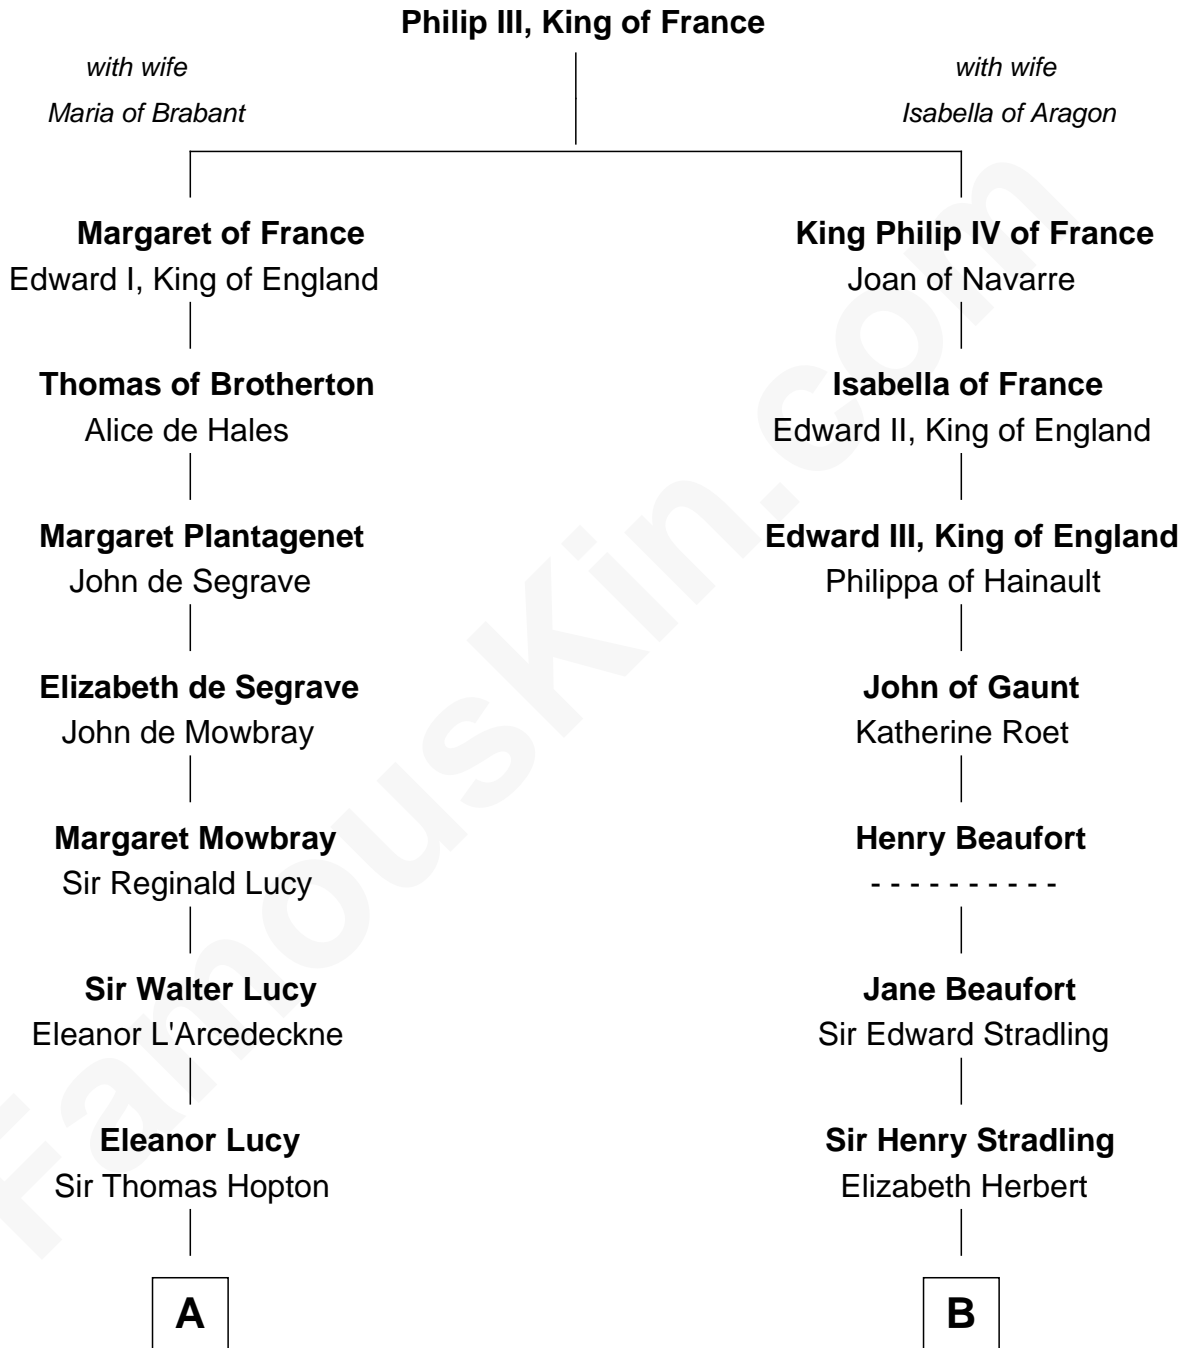

FamousKin.com

Relationship Chart of

Grover Cleveland

22nd and 24th U.S. President

17th cousin 4 times removed of

Abigail (Smith) Adams

First Lady of President John Adams

C

James Hyde
Sarah Marshall

Abiah Hyde
Aaron Cleveland

William Cleveland
Margaret Falley

Rev. Richard Falley Cleveland
Ann Neal

Grover Cleveland
22nd and 24th U.S. President

FamousKin.com