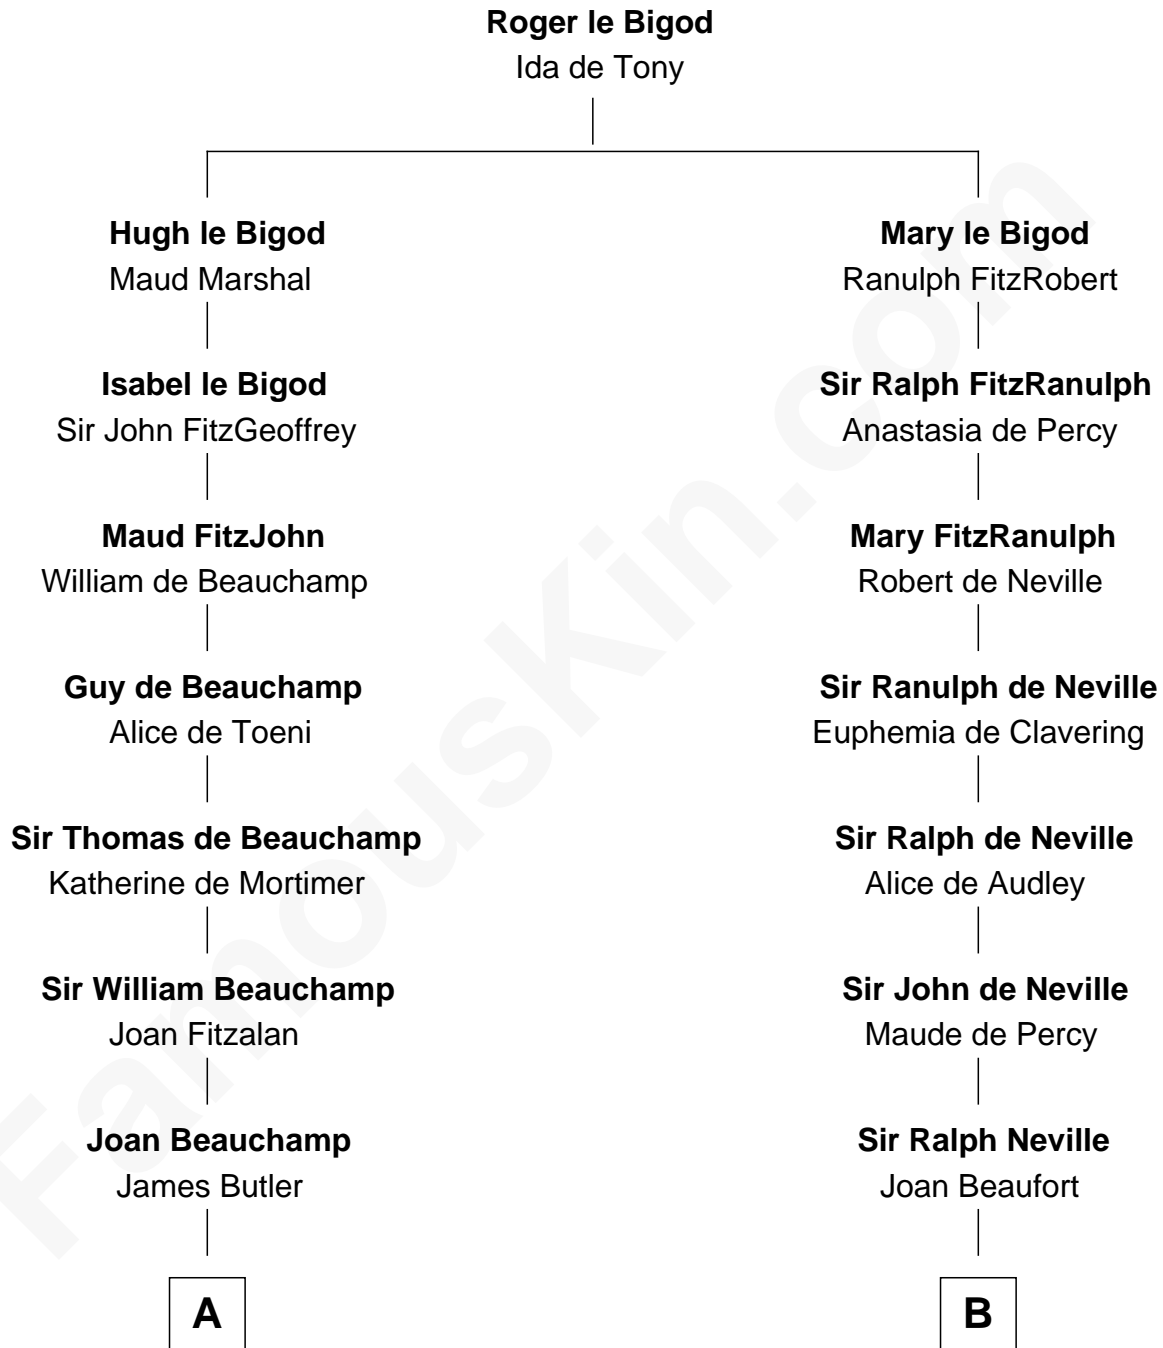

FamousKin.com

Relationship Chart of

Grover Cleveland

22nd and 24th U.S. President

11th cousin 10 times removed of

Catherine Parr

6th Wife of King Henry VIII

C

James Hyde
Sarah Marshall

Abiah Hyde
Aaron Cleveland

William Cleveland
Margaret Falley

Rev. Richard Falley Cleveland
Ann Neal

Grover Cleveland
22nd and 24th U.S. President

FamousKin.com