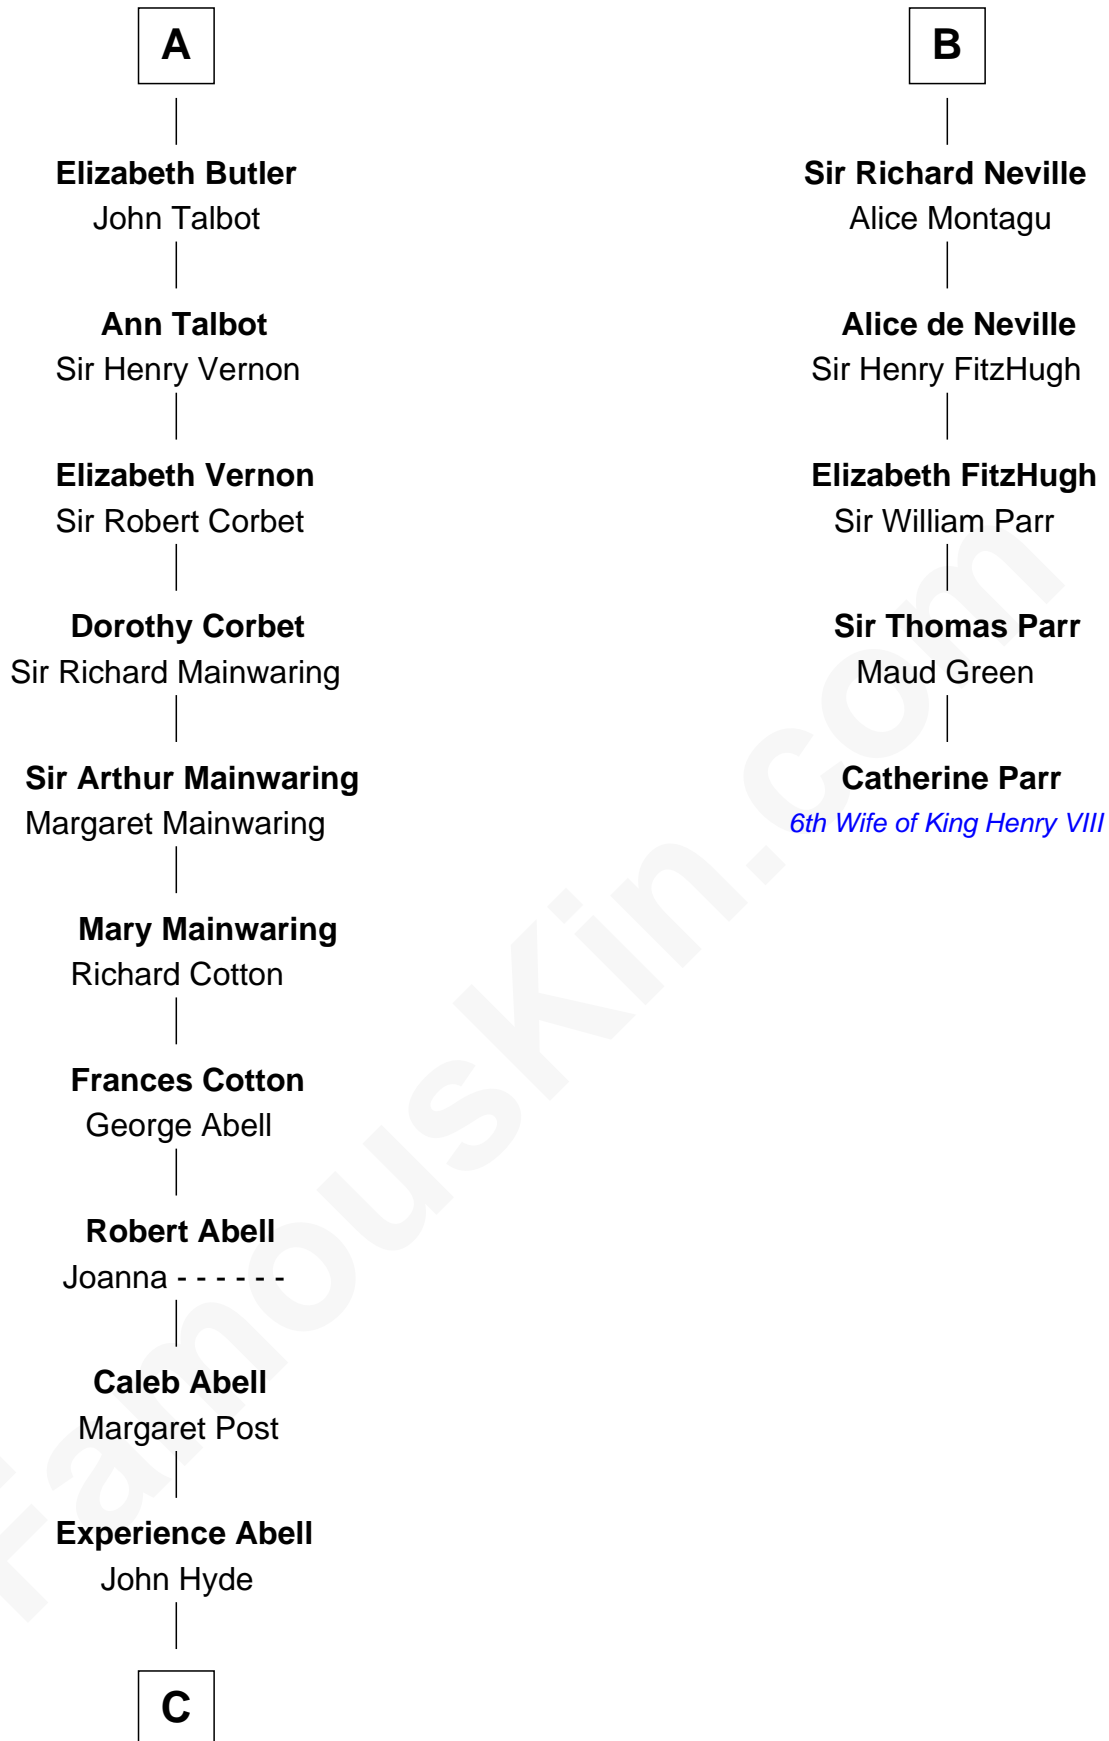

FamousKin.com

Relationship Chart of

Grover Cleveland

22nd and 24th U.S. President

11th cousin 10 times removed of

Catherine Parr

6th Wife of King Henry VIII

C

James Hyde
Sarah Marshall

Abiah Hyde
Aaron Cleveland

William Cleveland
Margaret Falley

Rev. Richard Falley Cleveland
Ann Neal

Grover Cleveland
22nd and 24th U.S. President

FamousKin.com