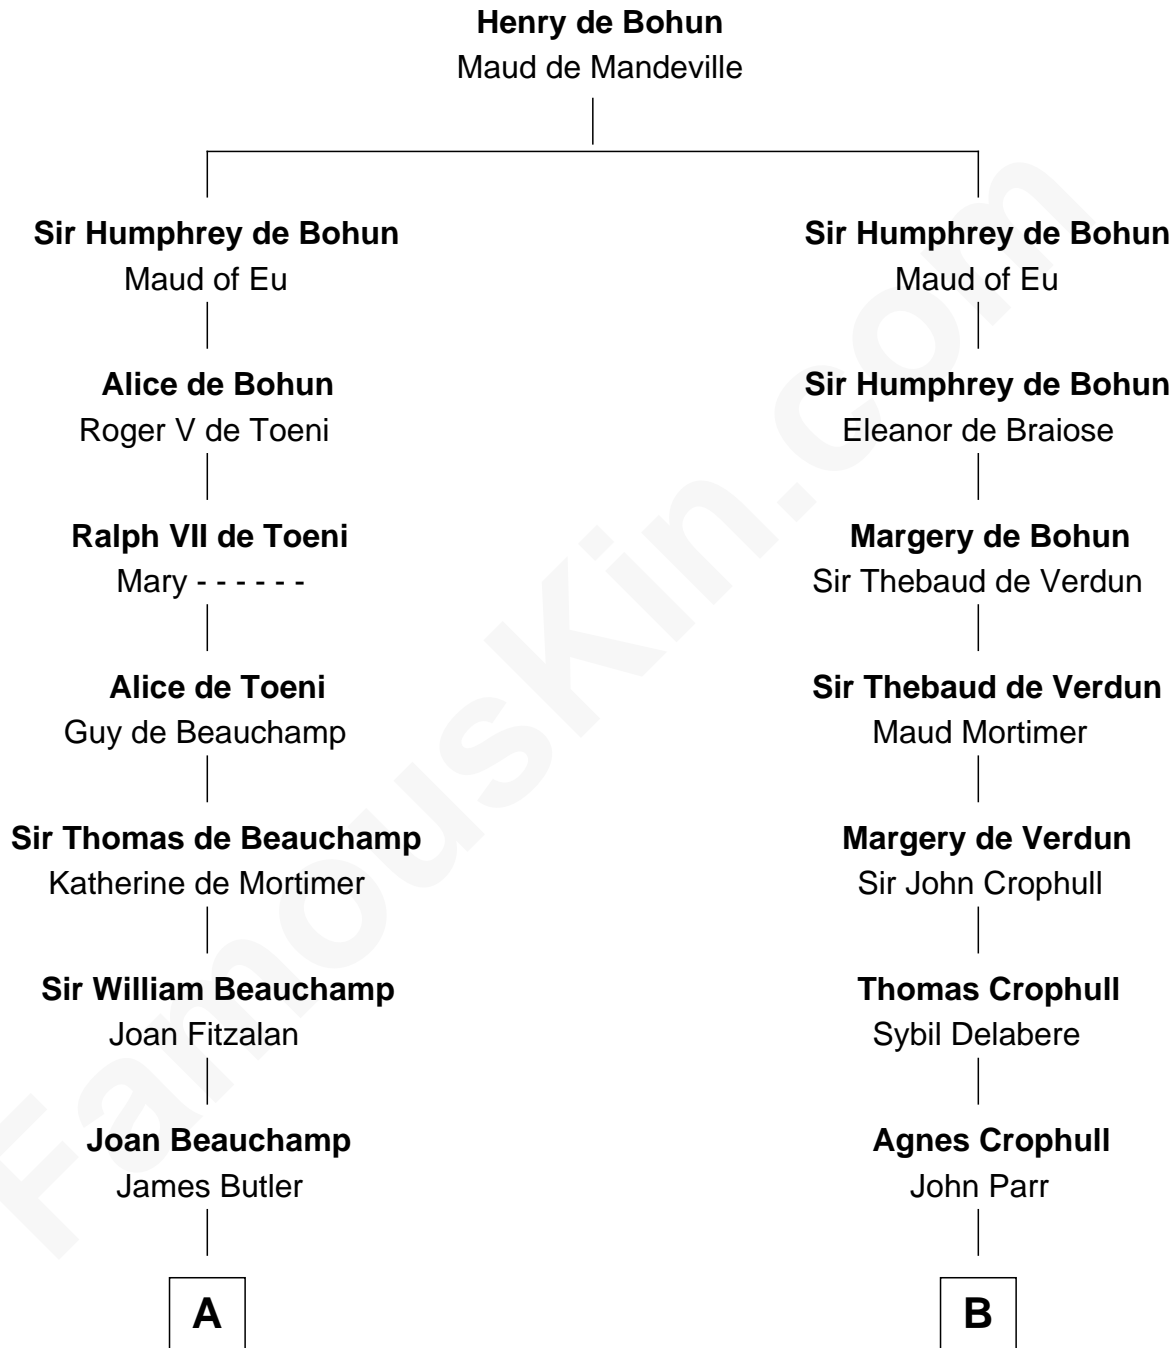

## Relationship Chart of

### Grover Cleveland

22nd and 24th U.S. President

10th cousin 11 times removed of

**Catherine Parr**

6th Wife of King Henry VIII

**C**

James Hyde  
Sarah Marshall

Abiah Hyde  
Aaron Cleveland