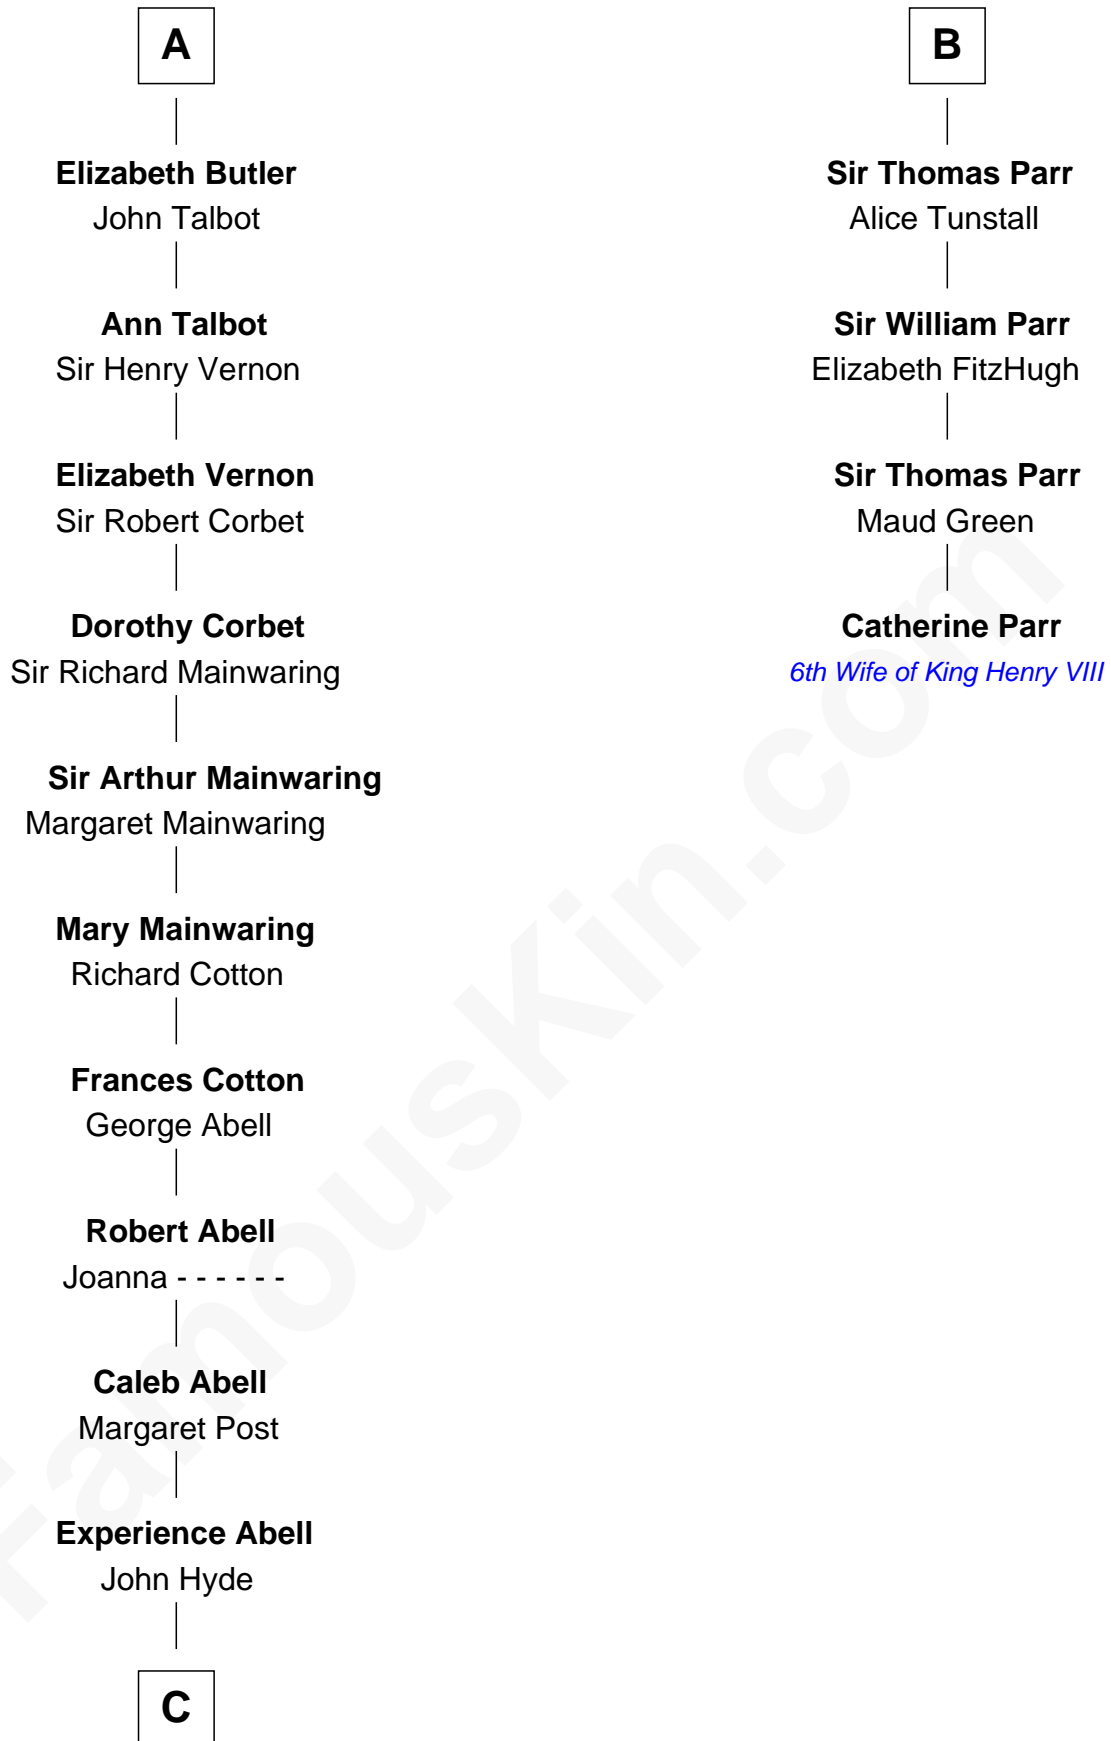

## Relationship Chart of

### Grover Cleveland

22nd and 24th U.S. President

10th cousin 11 times removed of

**Catherine Parr**

6th Wife of King Henry VIII

**C**

James Hyde  
Sarah Marshall

Abiah Hyde  
Aaron Cleveland

William Cleveland  
Margaret Falley

Rev. Richard Falley Cleveland  
Ann Neal

Grover Cleveland  
*22nd and 24th U.S. President*

FamousKin.com