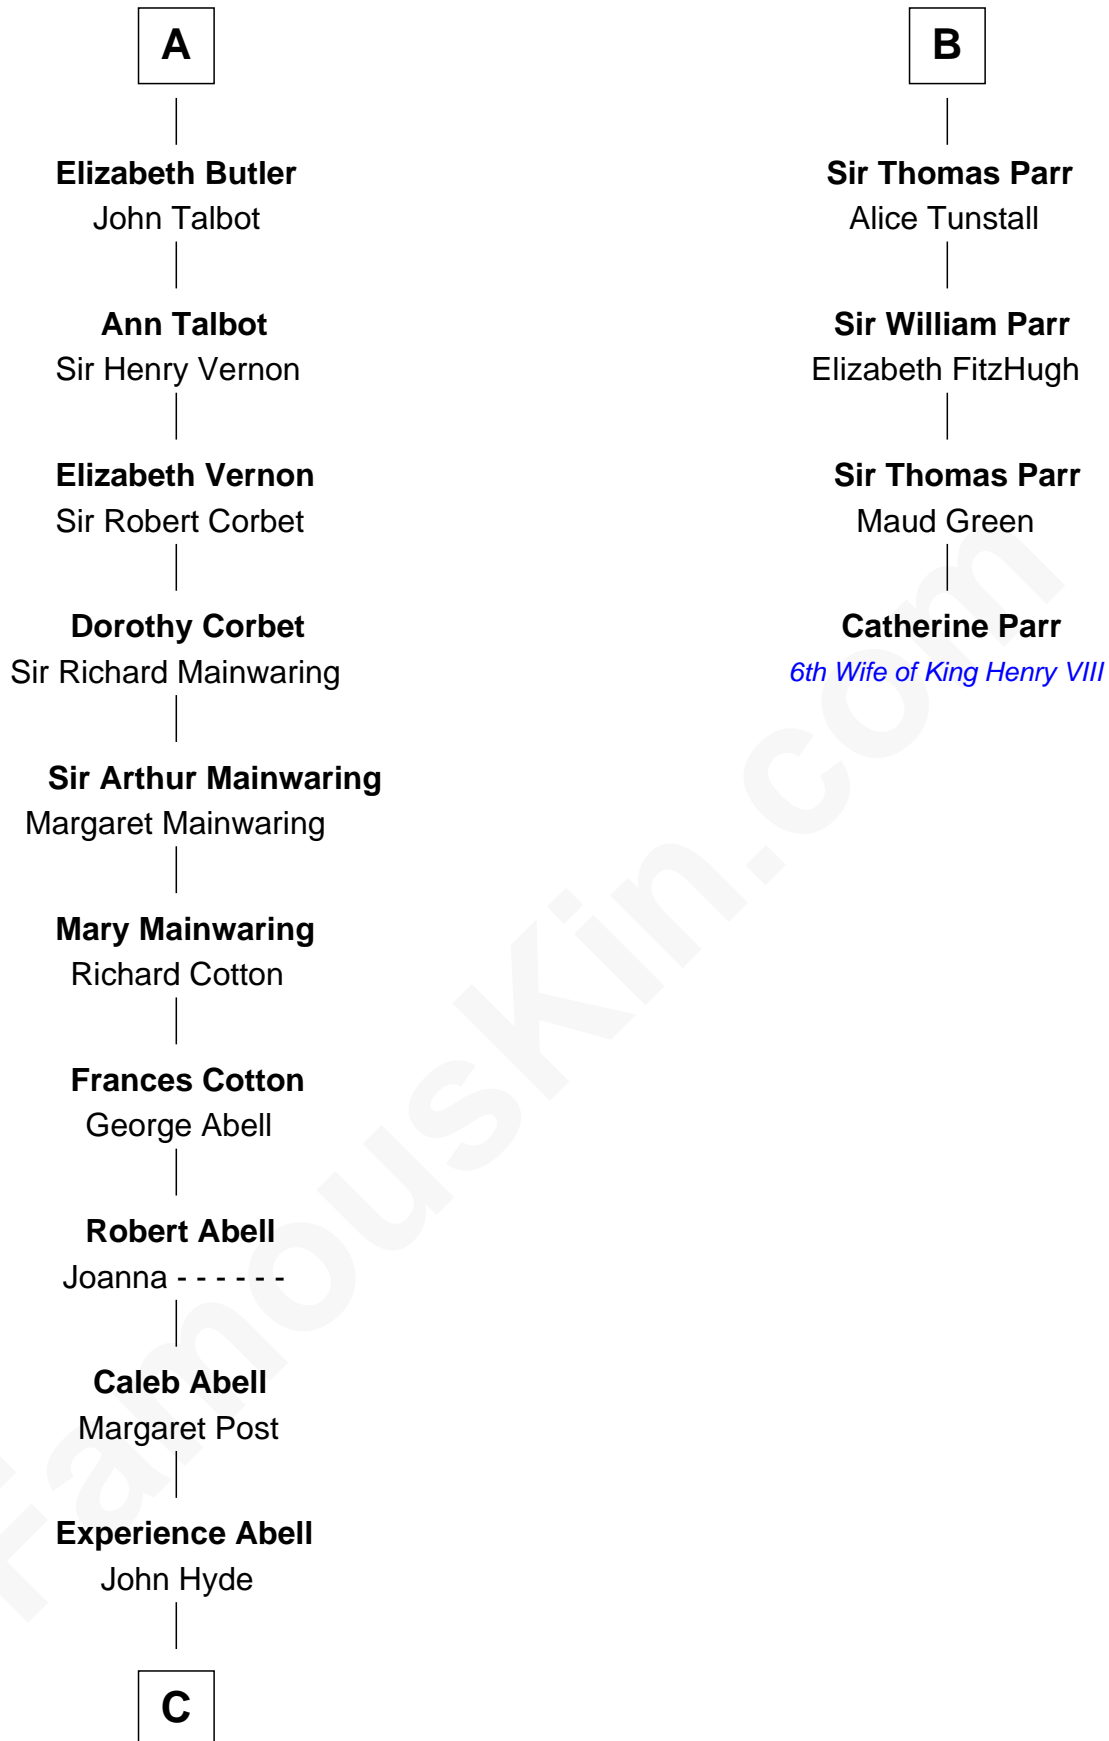

FamousKin.com

Relationship Chart of

Grover Cleveland

22nd and 24th U.S. President

10th cousin 11 times removed of

Catherine Parr

6th Wife of King Henry VIII

Raoul de Lusgnan

Alice de Eu

C

James Hyde
Sarah Marshall

Abiah Hyde
Aaron Cleveland

William Cleveland
Margaret Falley

Rev. Richard Falley Cleveland
Ann Neal

Grover Cleveland
22nd and 24th U.S. President

FamousKin.com